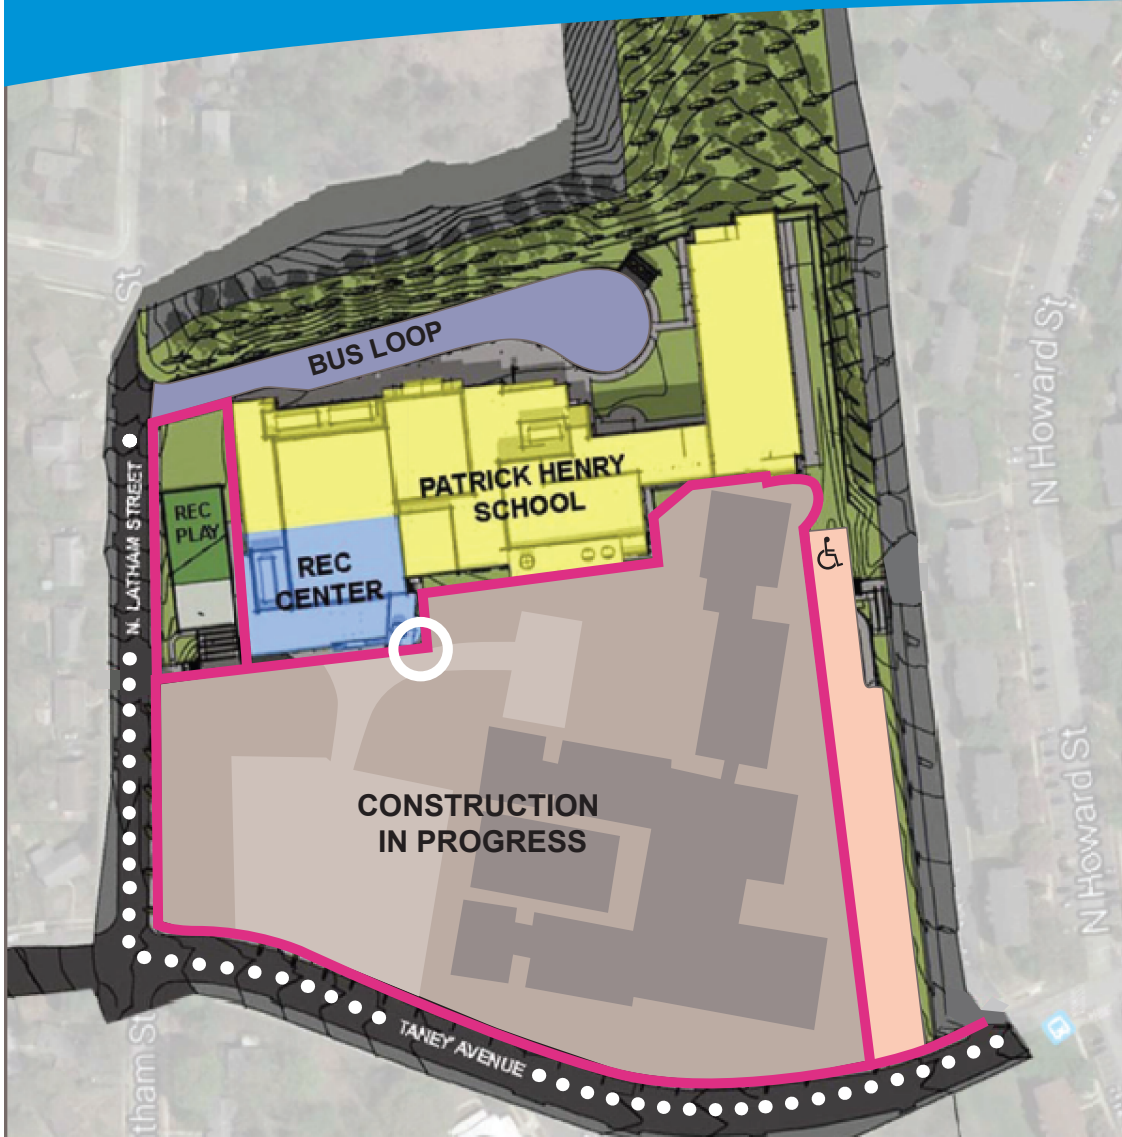

PATRICK HENRY RECREATION CENTER ACCESS & PARKING

- Street Parking
 - Sidewalks
 - Building Entry
 - School Parking Lot with dedicated ADA spaces
Recreation Center parking available evenings & weekends
 - School Bus Loop
10 minute parking for Power-On pickup 4:15-6:15 p.m. weekdays
- Patrick Henry Recreation Center**
4653 Taney Ave., Alexandria, 22304
Center Director: Glen Harriott
703.746.5557
- Monday-Friday 9 a.m. to 9 p.m.
Saturday 9 a.m. to 6 p.m.