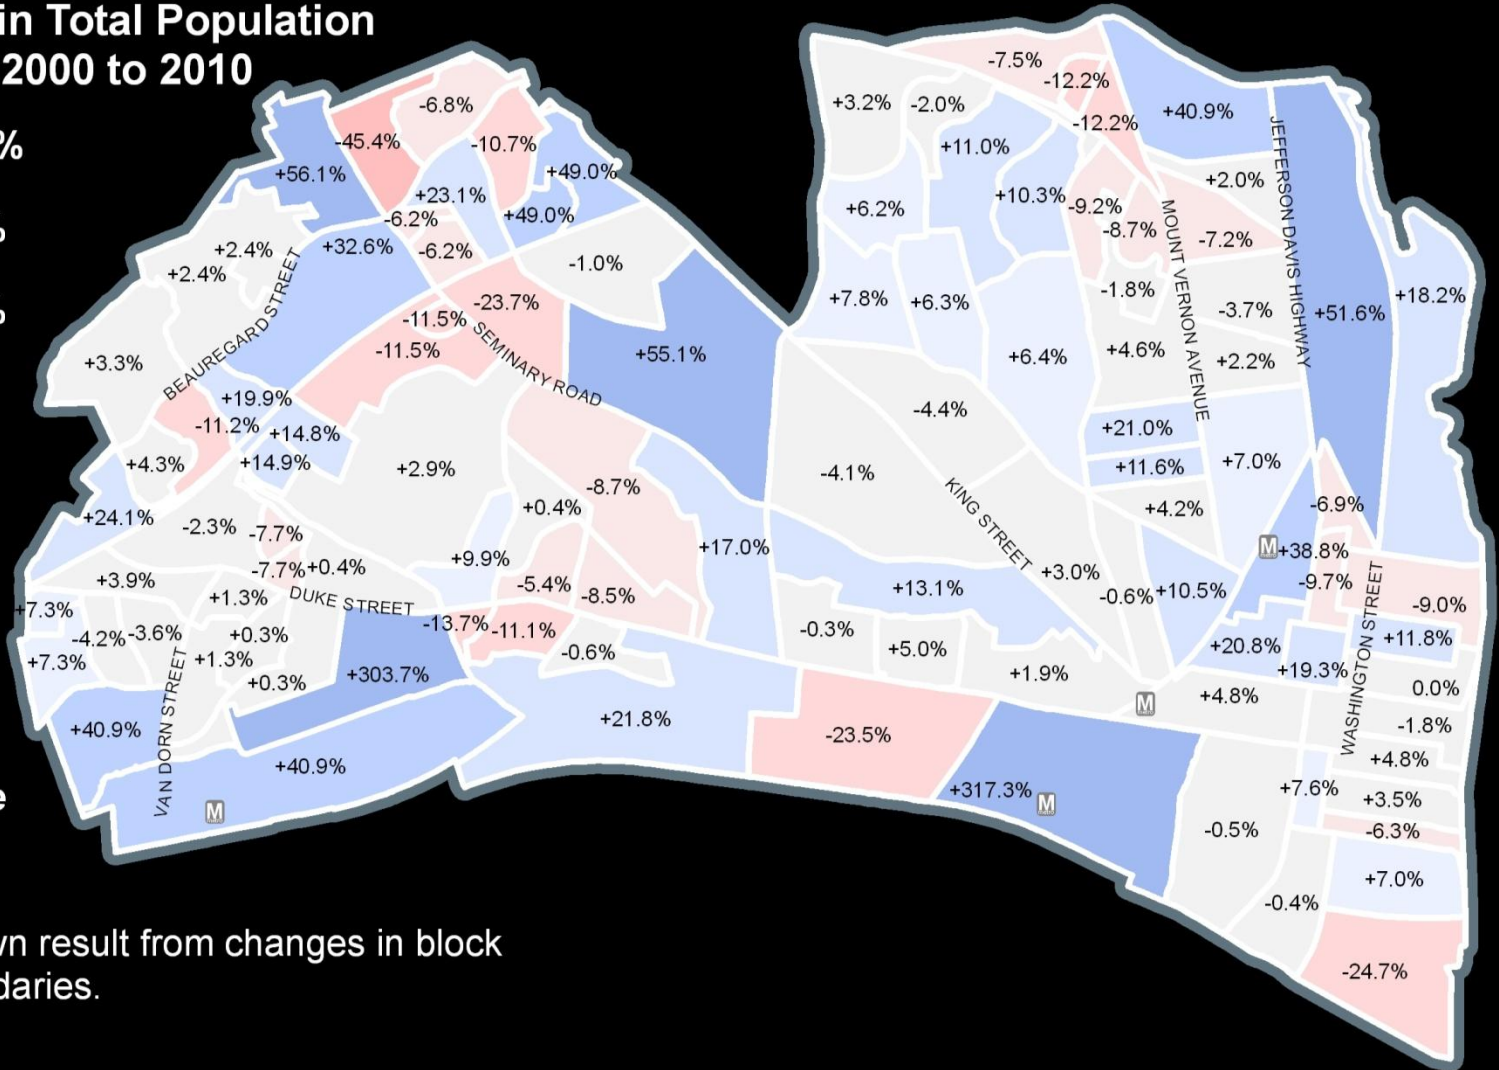

# Census Population of Alexandria 1790 - 2010

## Census Bureau Population Estimates, 2001-2009, and Decennial Census Population

## Percent Change in Total Population by Block Group, 2000 to 2010

**Citywide +9.1%**

Some changes shown result from changes in block or block group boundaries.