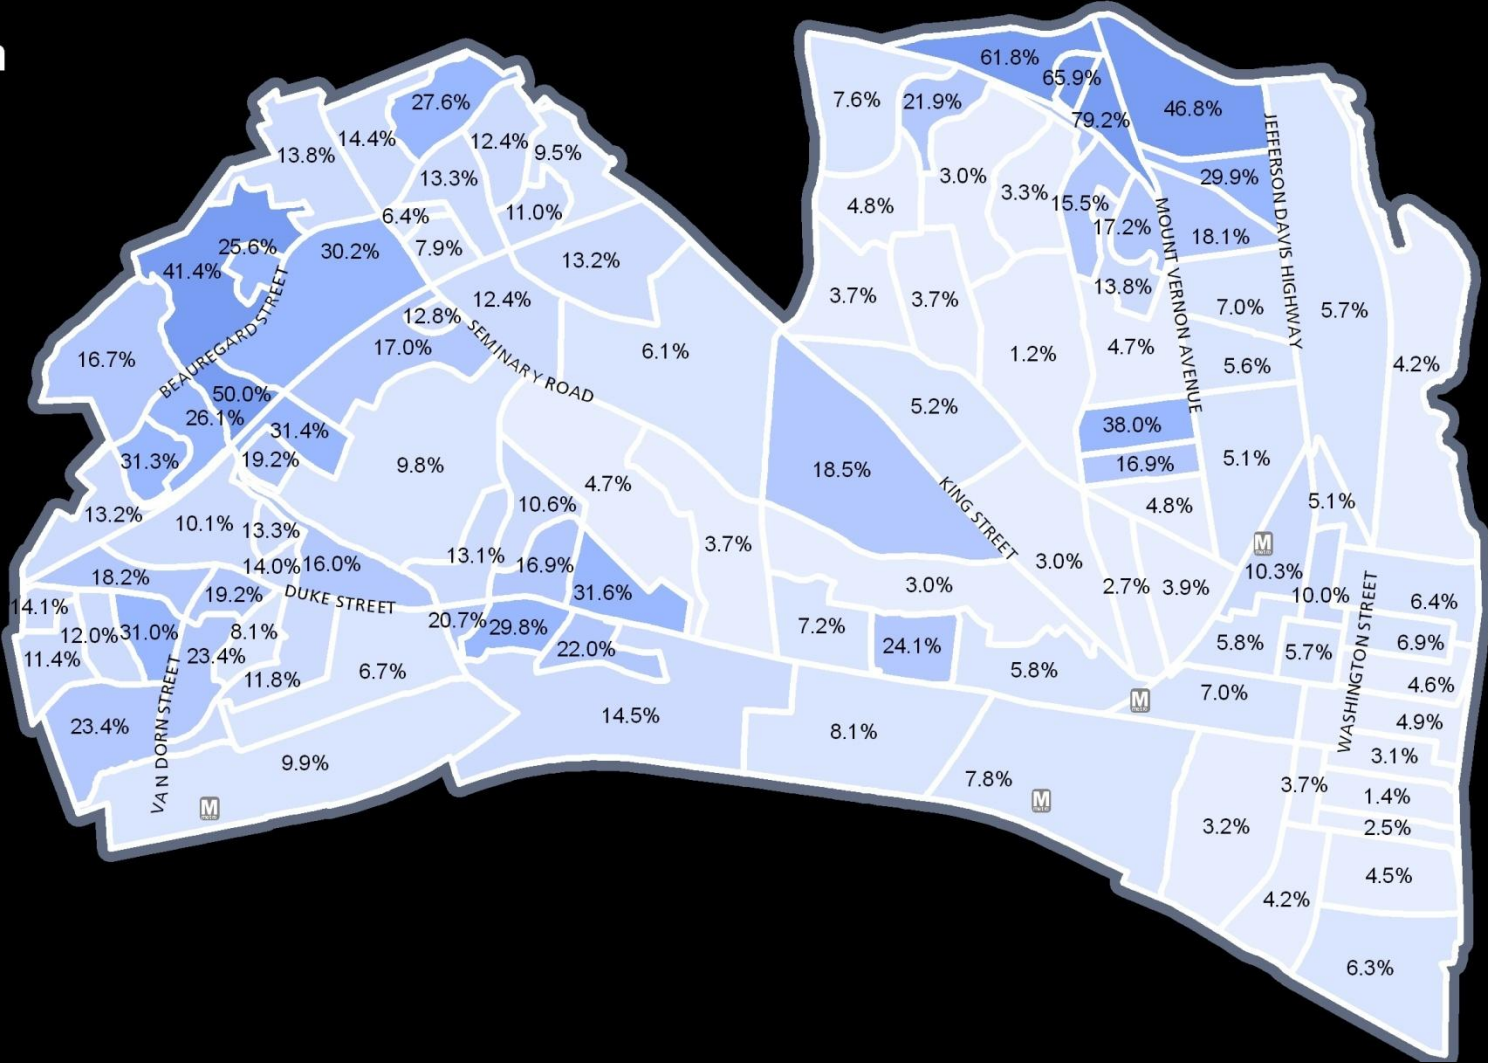

## Percent Change in Total Population by Block Group, 2000 to 2010

**Citywide +9.1%**

Some changes shown result from changes in block or block group boundaries.

# Percent of Population by Race and Ethnicity 2000 and 2010 Census

# Percent Change in Black Share of Population Census 2000 to Census 2010

Percent Change in % Black or African American Alone  
by Block Group, 2000 to 2010

**Citywide - 3.4%**

Some changes shown result from changes in block or block group boundaries.

## Percent of Total Population Hispanic by Block Group

Citywide 16.1%