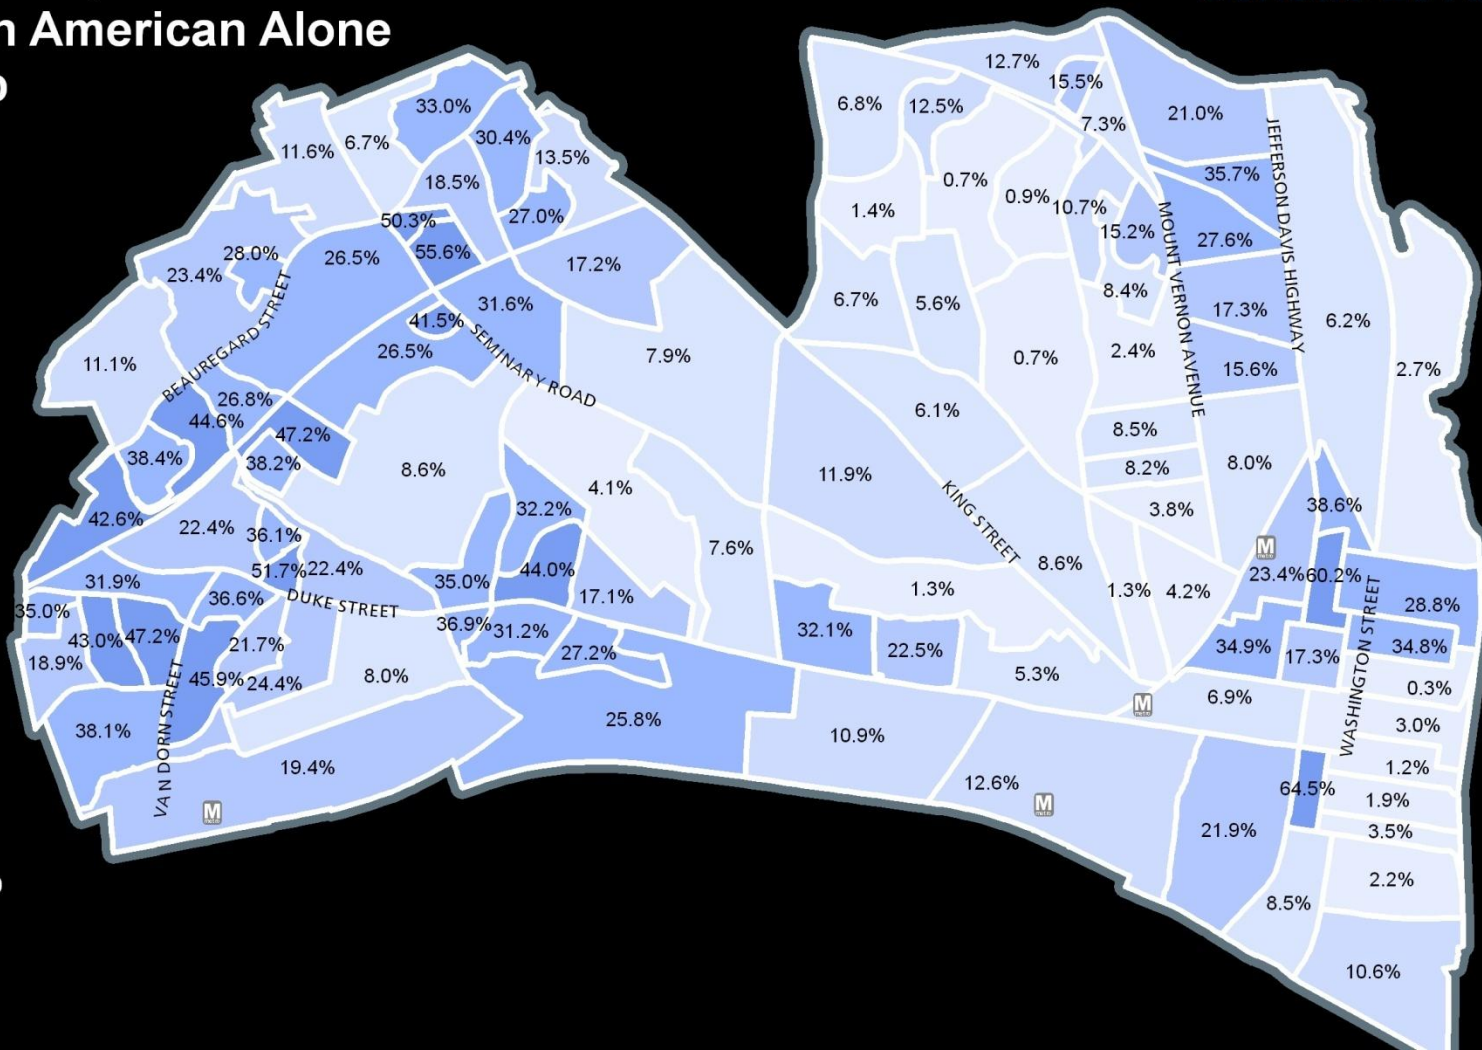

Percent Black or African American Census 2010

Percent of Total Population
Black or African American Alone
by Block Group