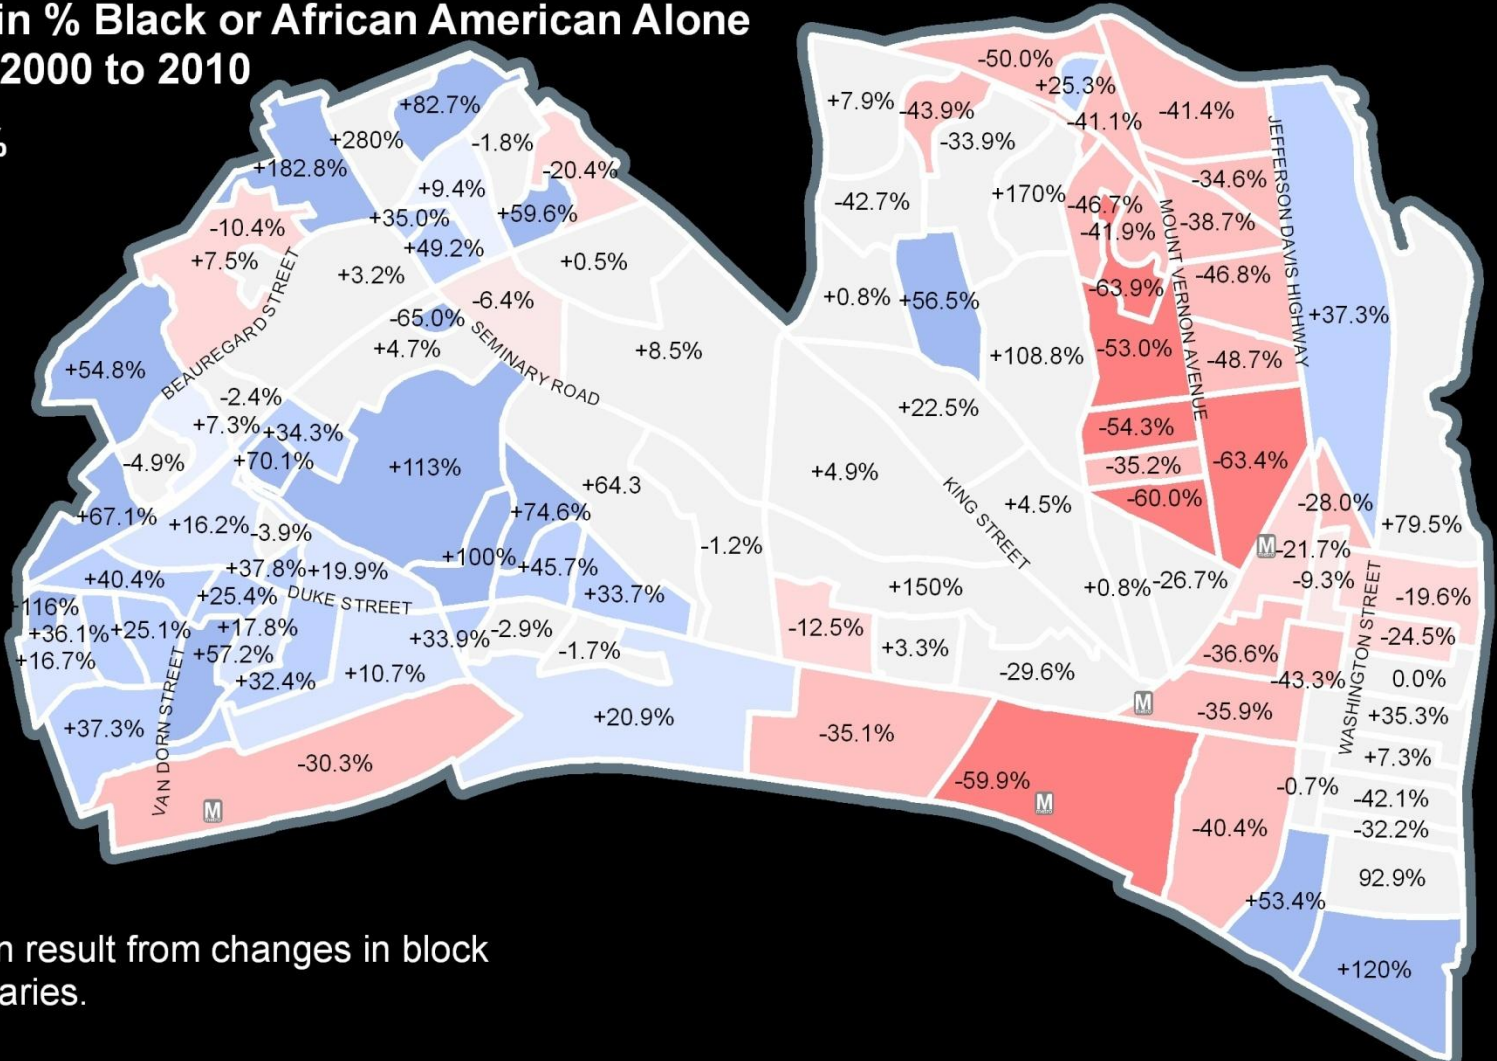

# Percent of Population by Race and Ethnicity 2000 and 2010 Census

# Percent Black or African American Census 2010

Percent of Total Population  
Black or African American Alone  
by Block Group

# Percent Change in Black Share of Population Census 2000 to Census 2010

Percent Change in % Black or African American Alone  
by Block Group, 2000 to 2010

**Citywide - 3.4%**

Some changes shown result from changes in block or block group boundaries.