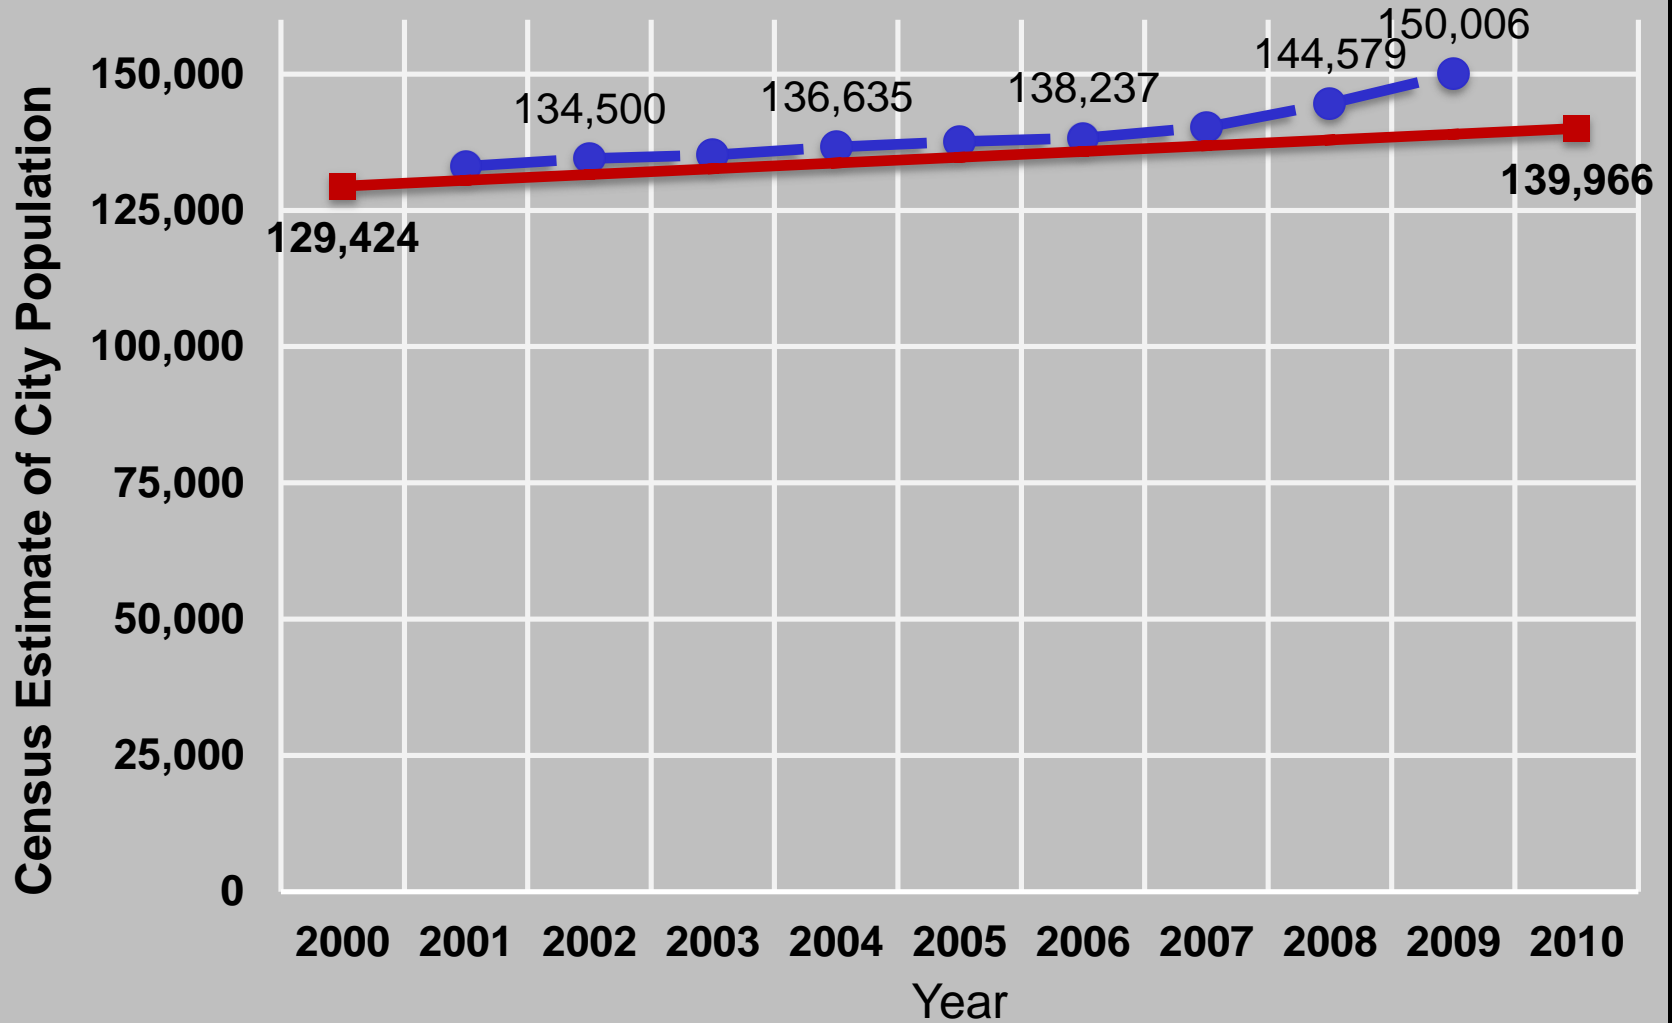

# census **demographic data**

**decennial census** – 100% count

---

annual population estimates

---

American Community Survey (ACS)

---

ACS 3-year and **5-year averages**

# census 2010 data releases

**Feb 3**  **redistricting data, to blocks**

**May**  **citywide data profile**

**June-August**  **complete data, total population to blocks**

**complete data, racial and ethnic iterations**  **December**

# Census Population of Alexandria 1790 - 2010

## Census Bureau Population Estimates, 2001-2009, and Decennial Census Population