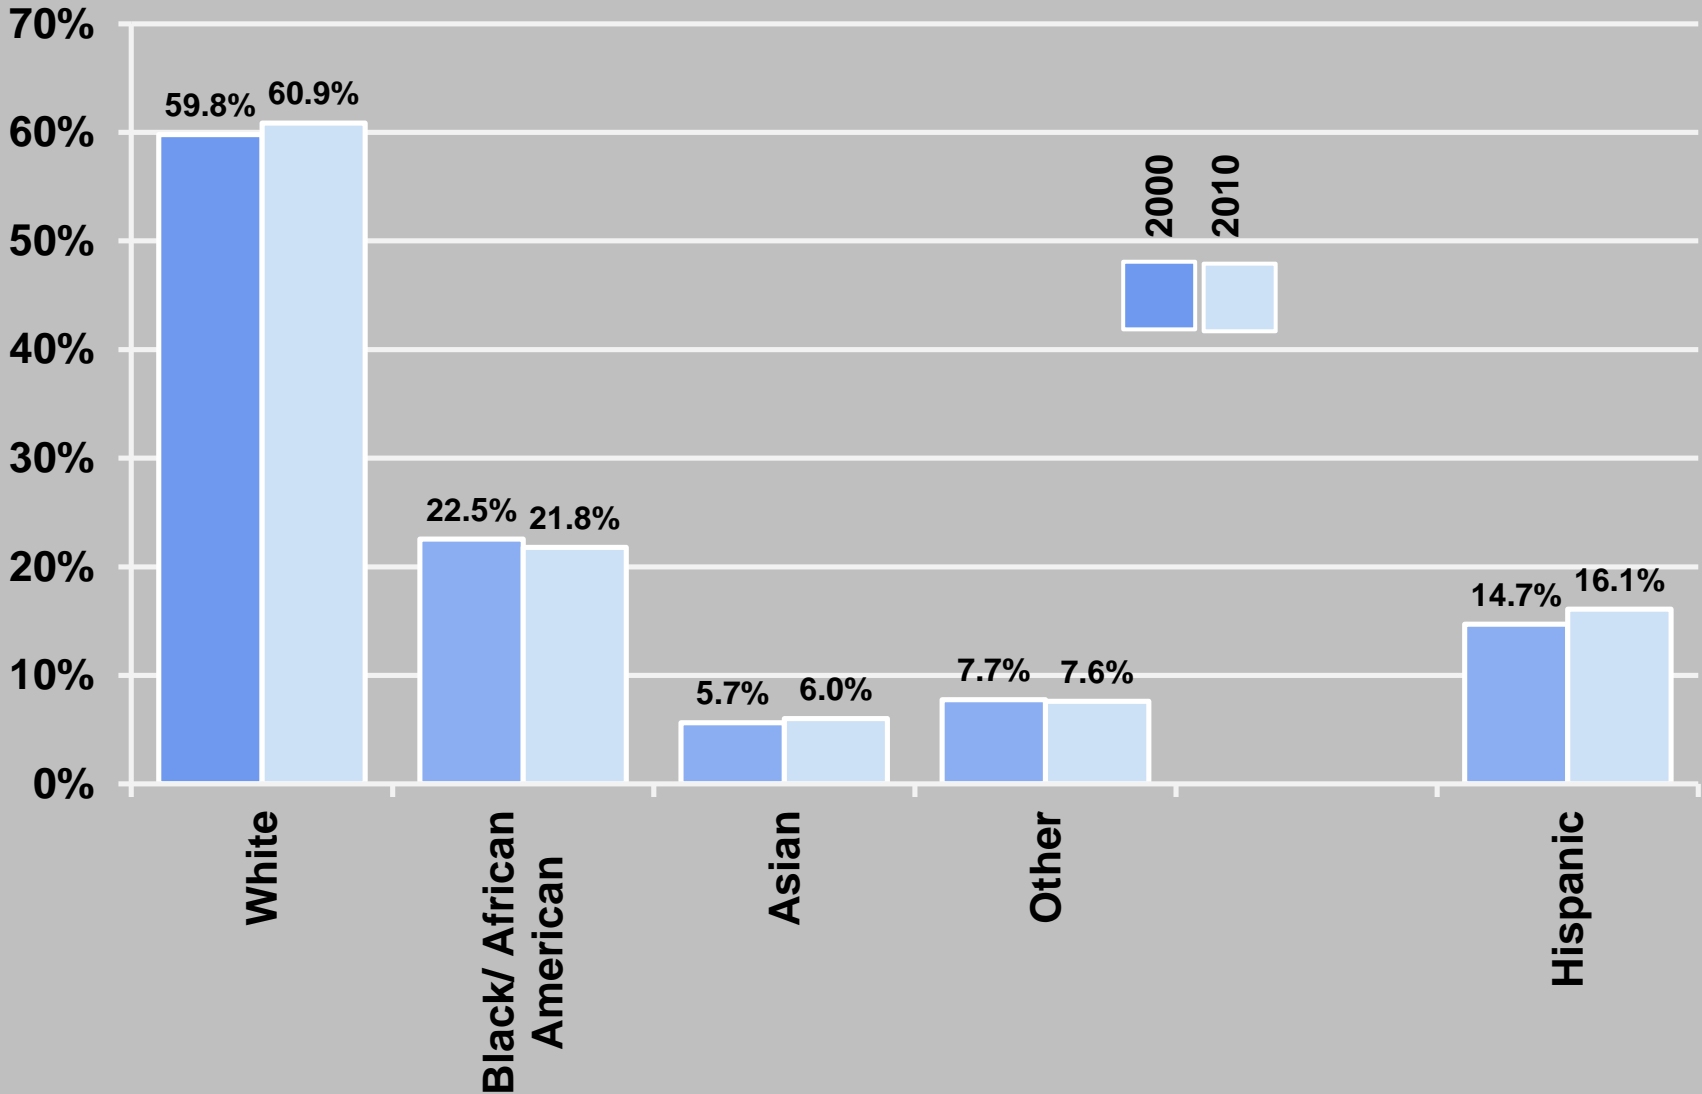

Percent of Population by Race and Ethnicity 2000 and 2010 Census