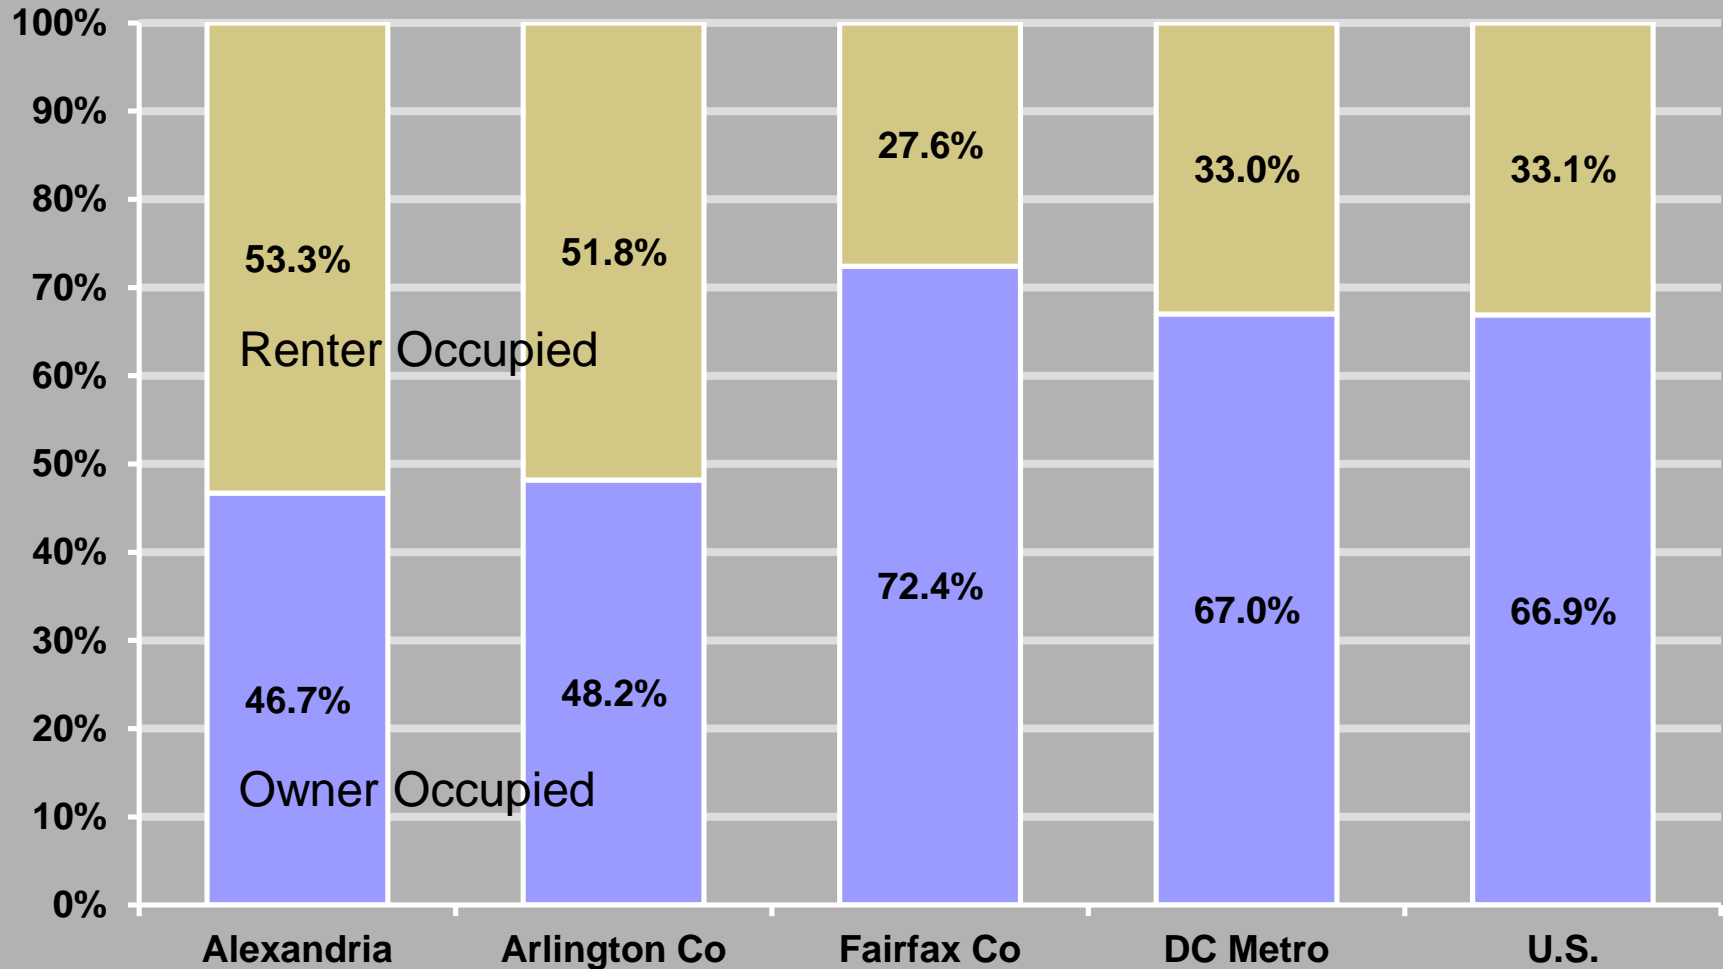

Tenancy of Occupied Housing Units

American Community Survey 2005-2009 5-year Average