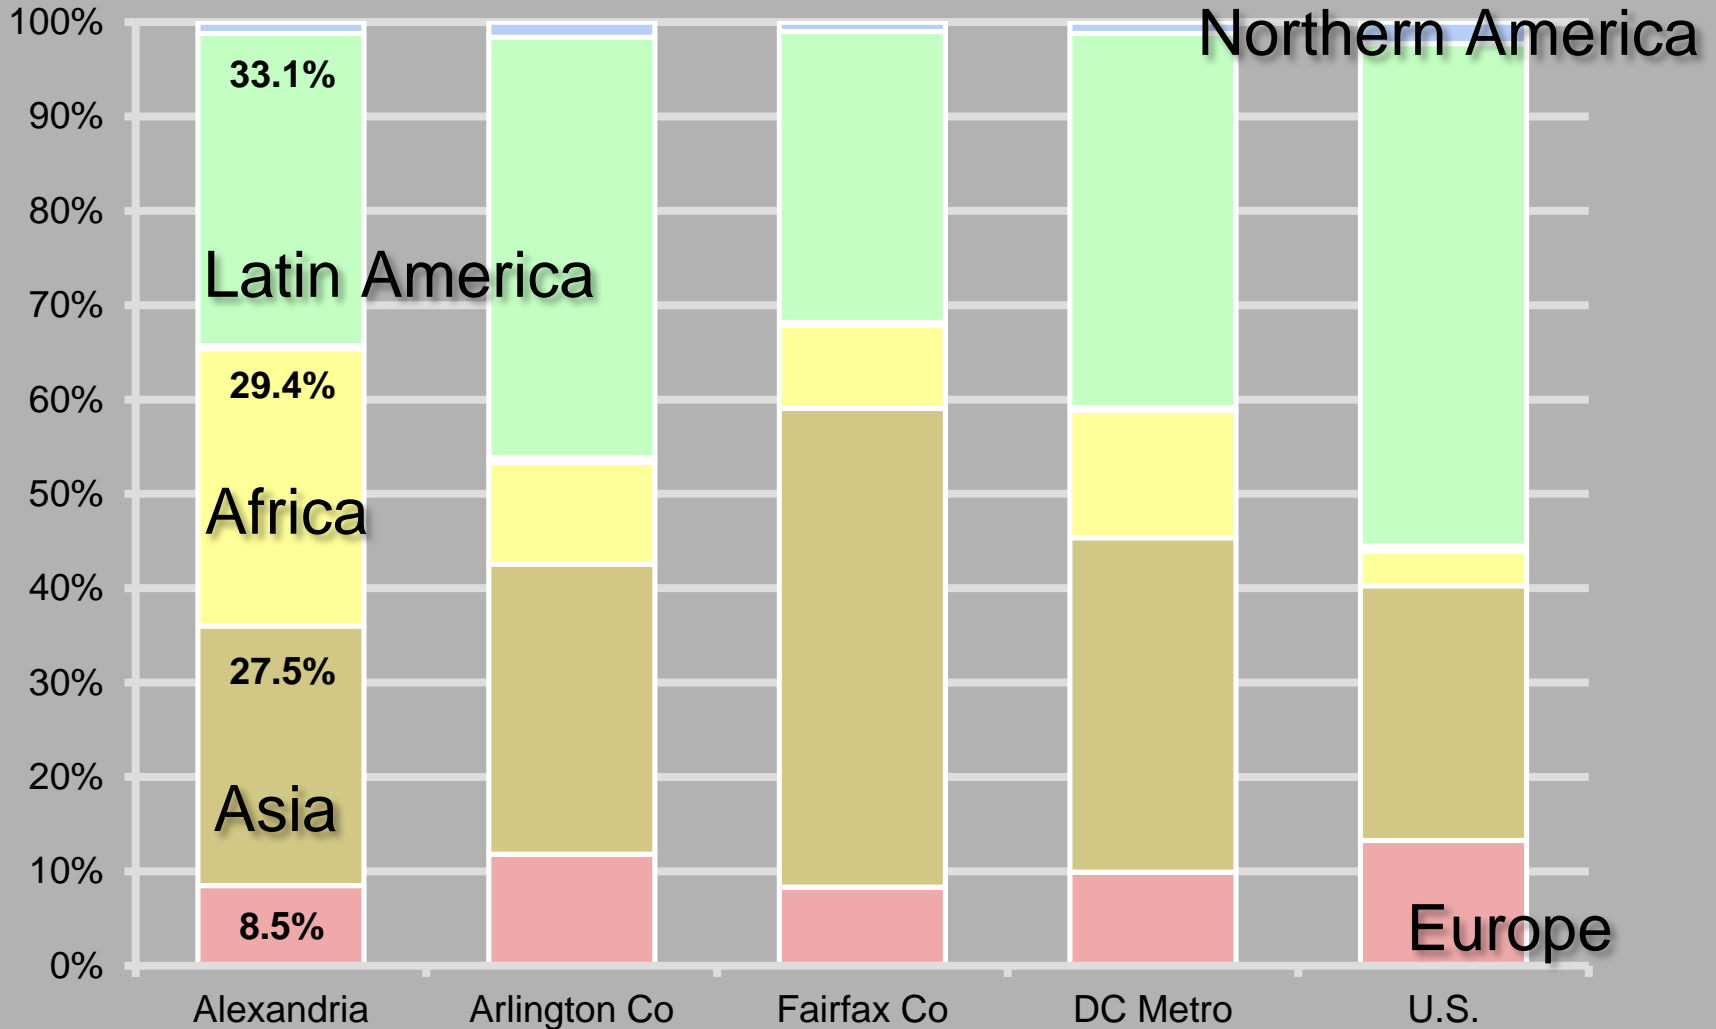

## Percent of Total Population Hispanic by Block Group

Citywide 16.1%

# Percent Foreign Born

American Community Survey 2005-2009 5-year Average

# Place of Birth of Foreign-Born Population

American Community Survey 2005-2009 5-year Average