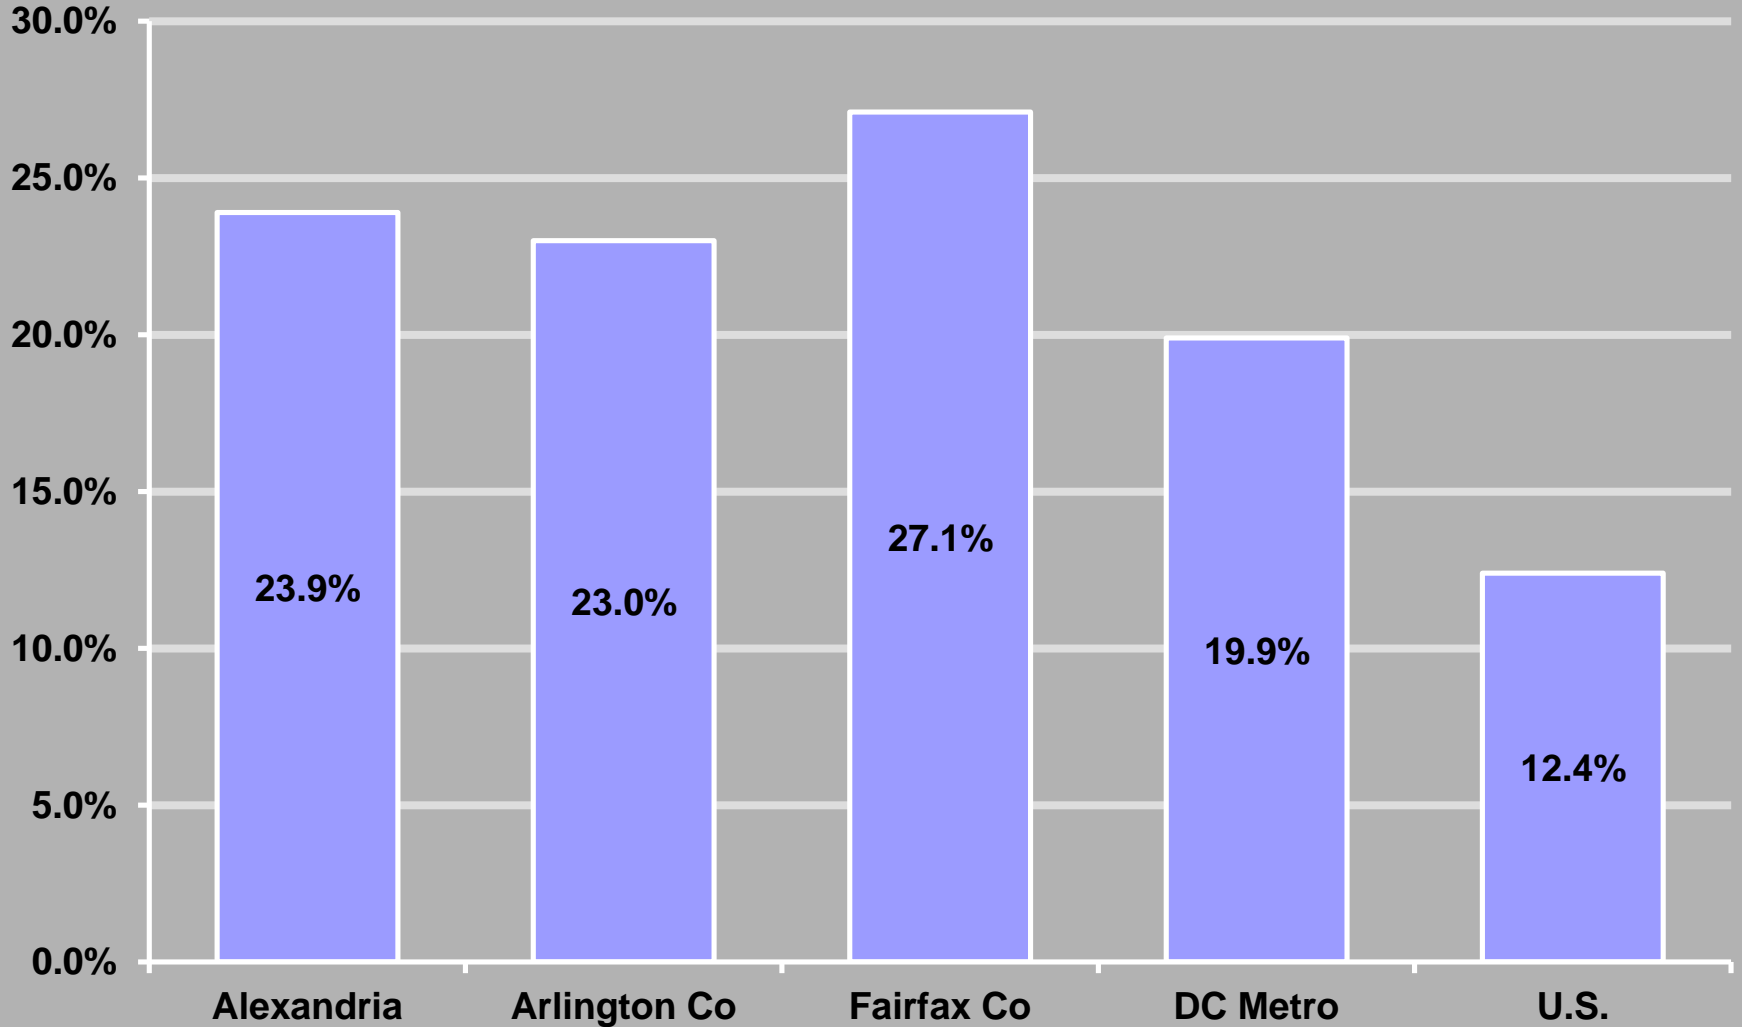

Percent Foreign Born

American Community Survey 2005-2009 5-year Average