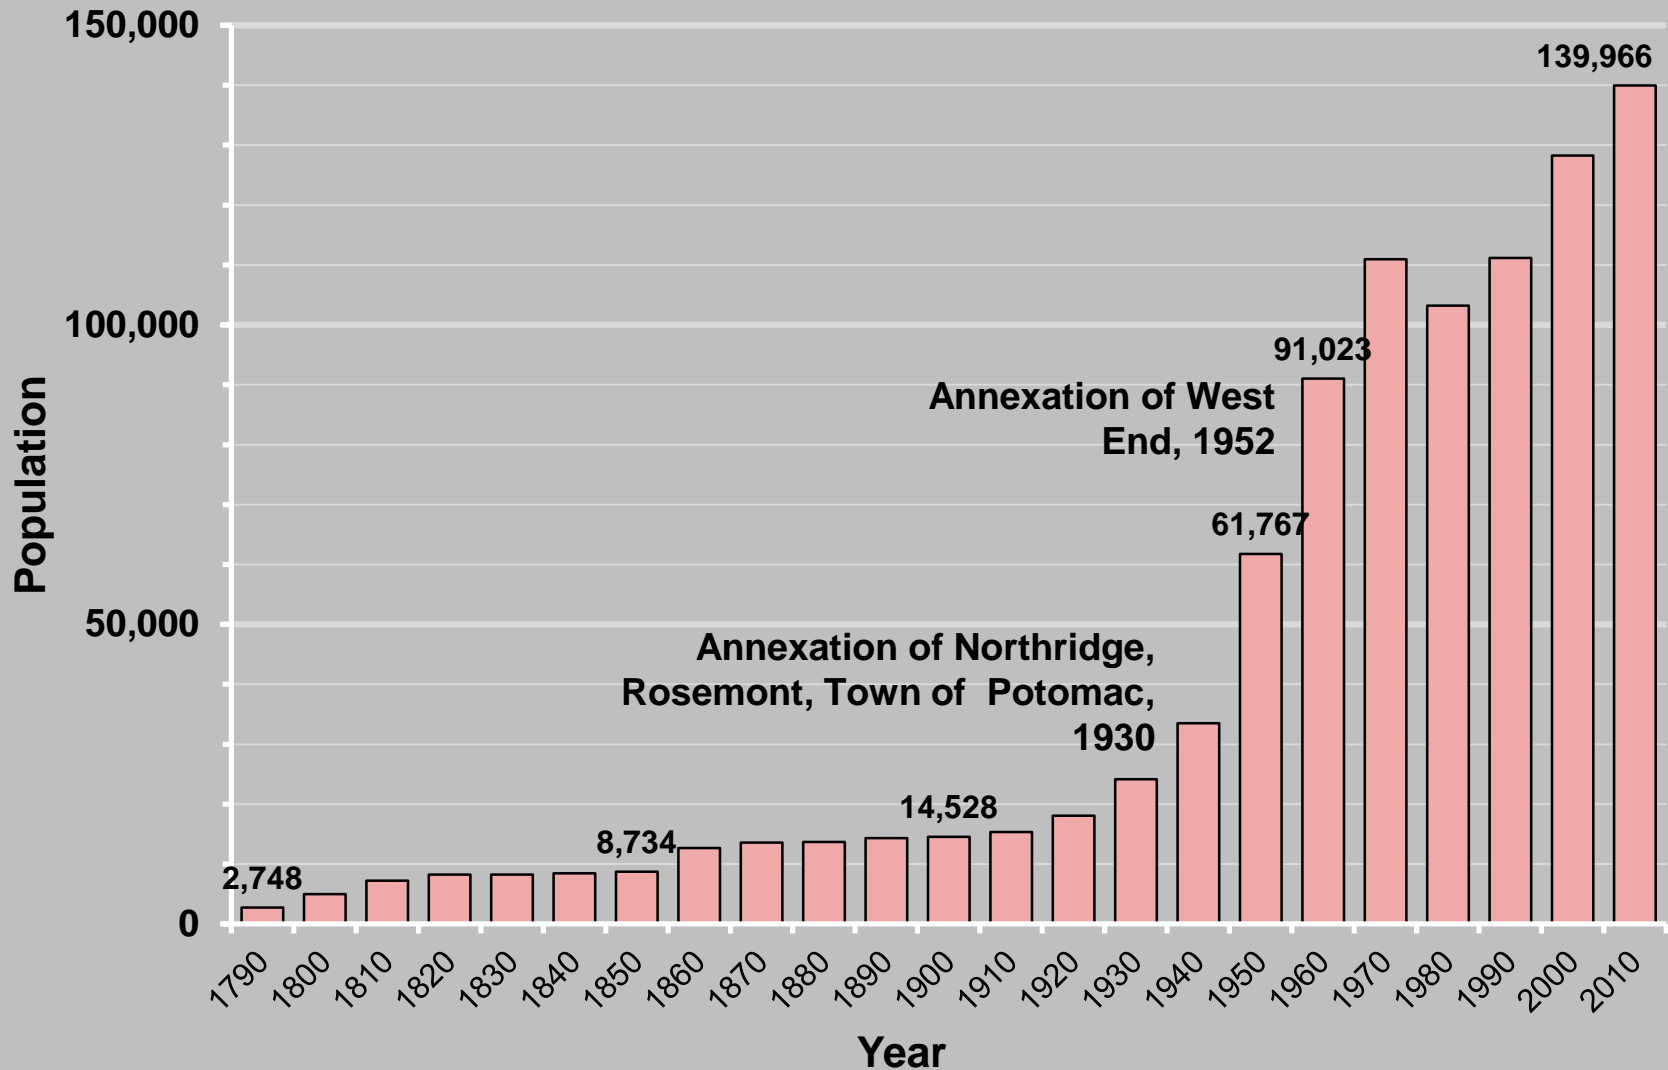

# census **demographic data**

**decennial census** – 100% count

---

annual population estimates

---

American Community Survey (ACS)

---

ACS 3-year and **5-year averages**

# census 2010 data releases

**Feb 3**  **redistricting data, to blocks**

**May**  **citywide data profile**

**June-August**  **complete data, total population to blocks**

**complete data, racial and ethnic iterations**  **December**

# Census Population of Alexandria 1790 - 2010

## Census Bureau Population Estimates, 2001-2009, and Decennial Census Population