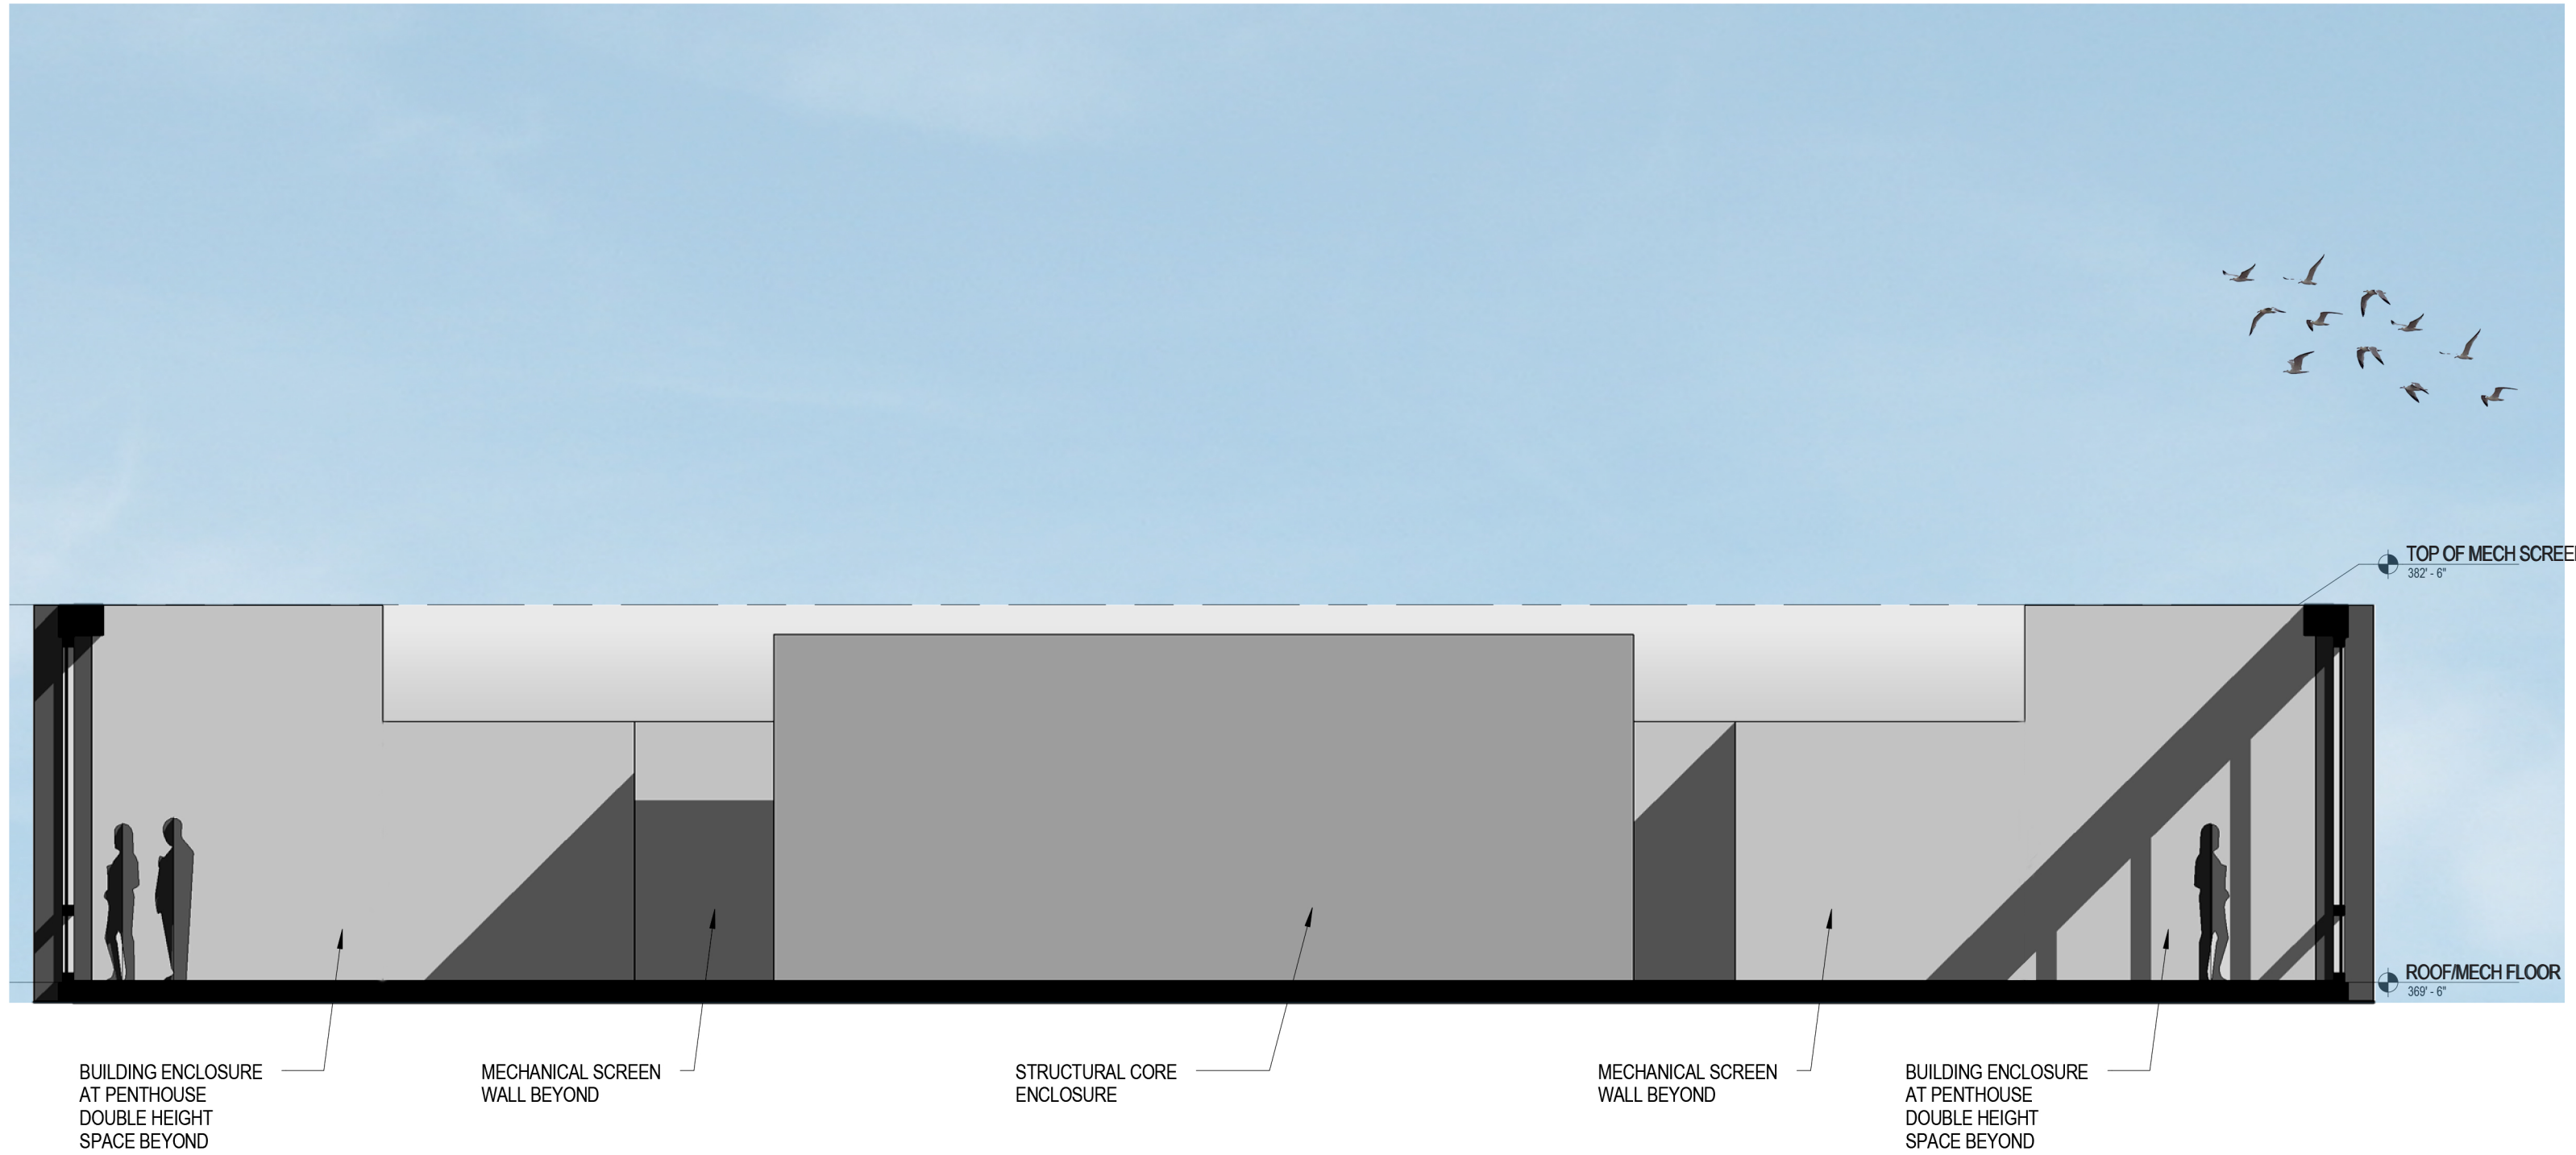

CARLYLE SOUTH RESIDENTIAL

Alexandria | Virginia

PREPARED FOR:

Hines  **JM·ZELL**

2016-12-19

Concept Design Submission Update - Rooftop Amenity

PREPARED BY:

ARQUITECTONICA

ARQUITECTONICA

PREPARED FOR: **Hines** **JM-ZELL**

PROJECT: **CARLYLE SOUTH RESIDENTIAL**

DRAWING: **AMENITY ROOFDECK SECTION**

DATE: _____ 3/16" = 10'-0"
12/19/2016

ARQUITECTONICA

PREPARED FOR:

PROJECT:

CARLYLE SOUTH RESIDENTIAL

DRAWING:

AMENITY ROOFDECK PERSPECTIVE

DATE:

12/19/2016