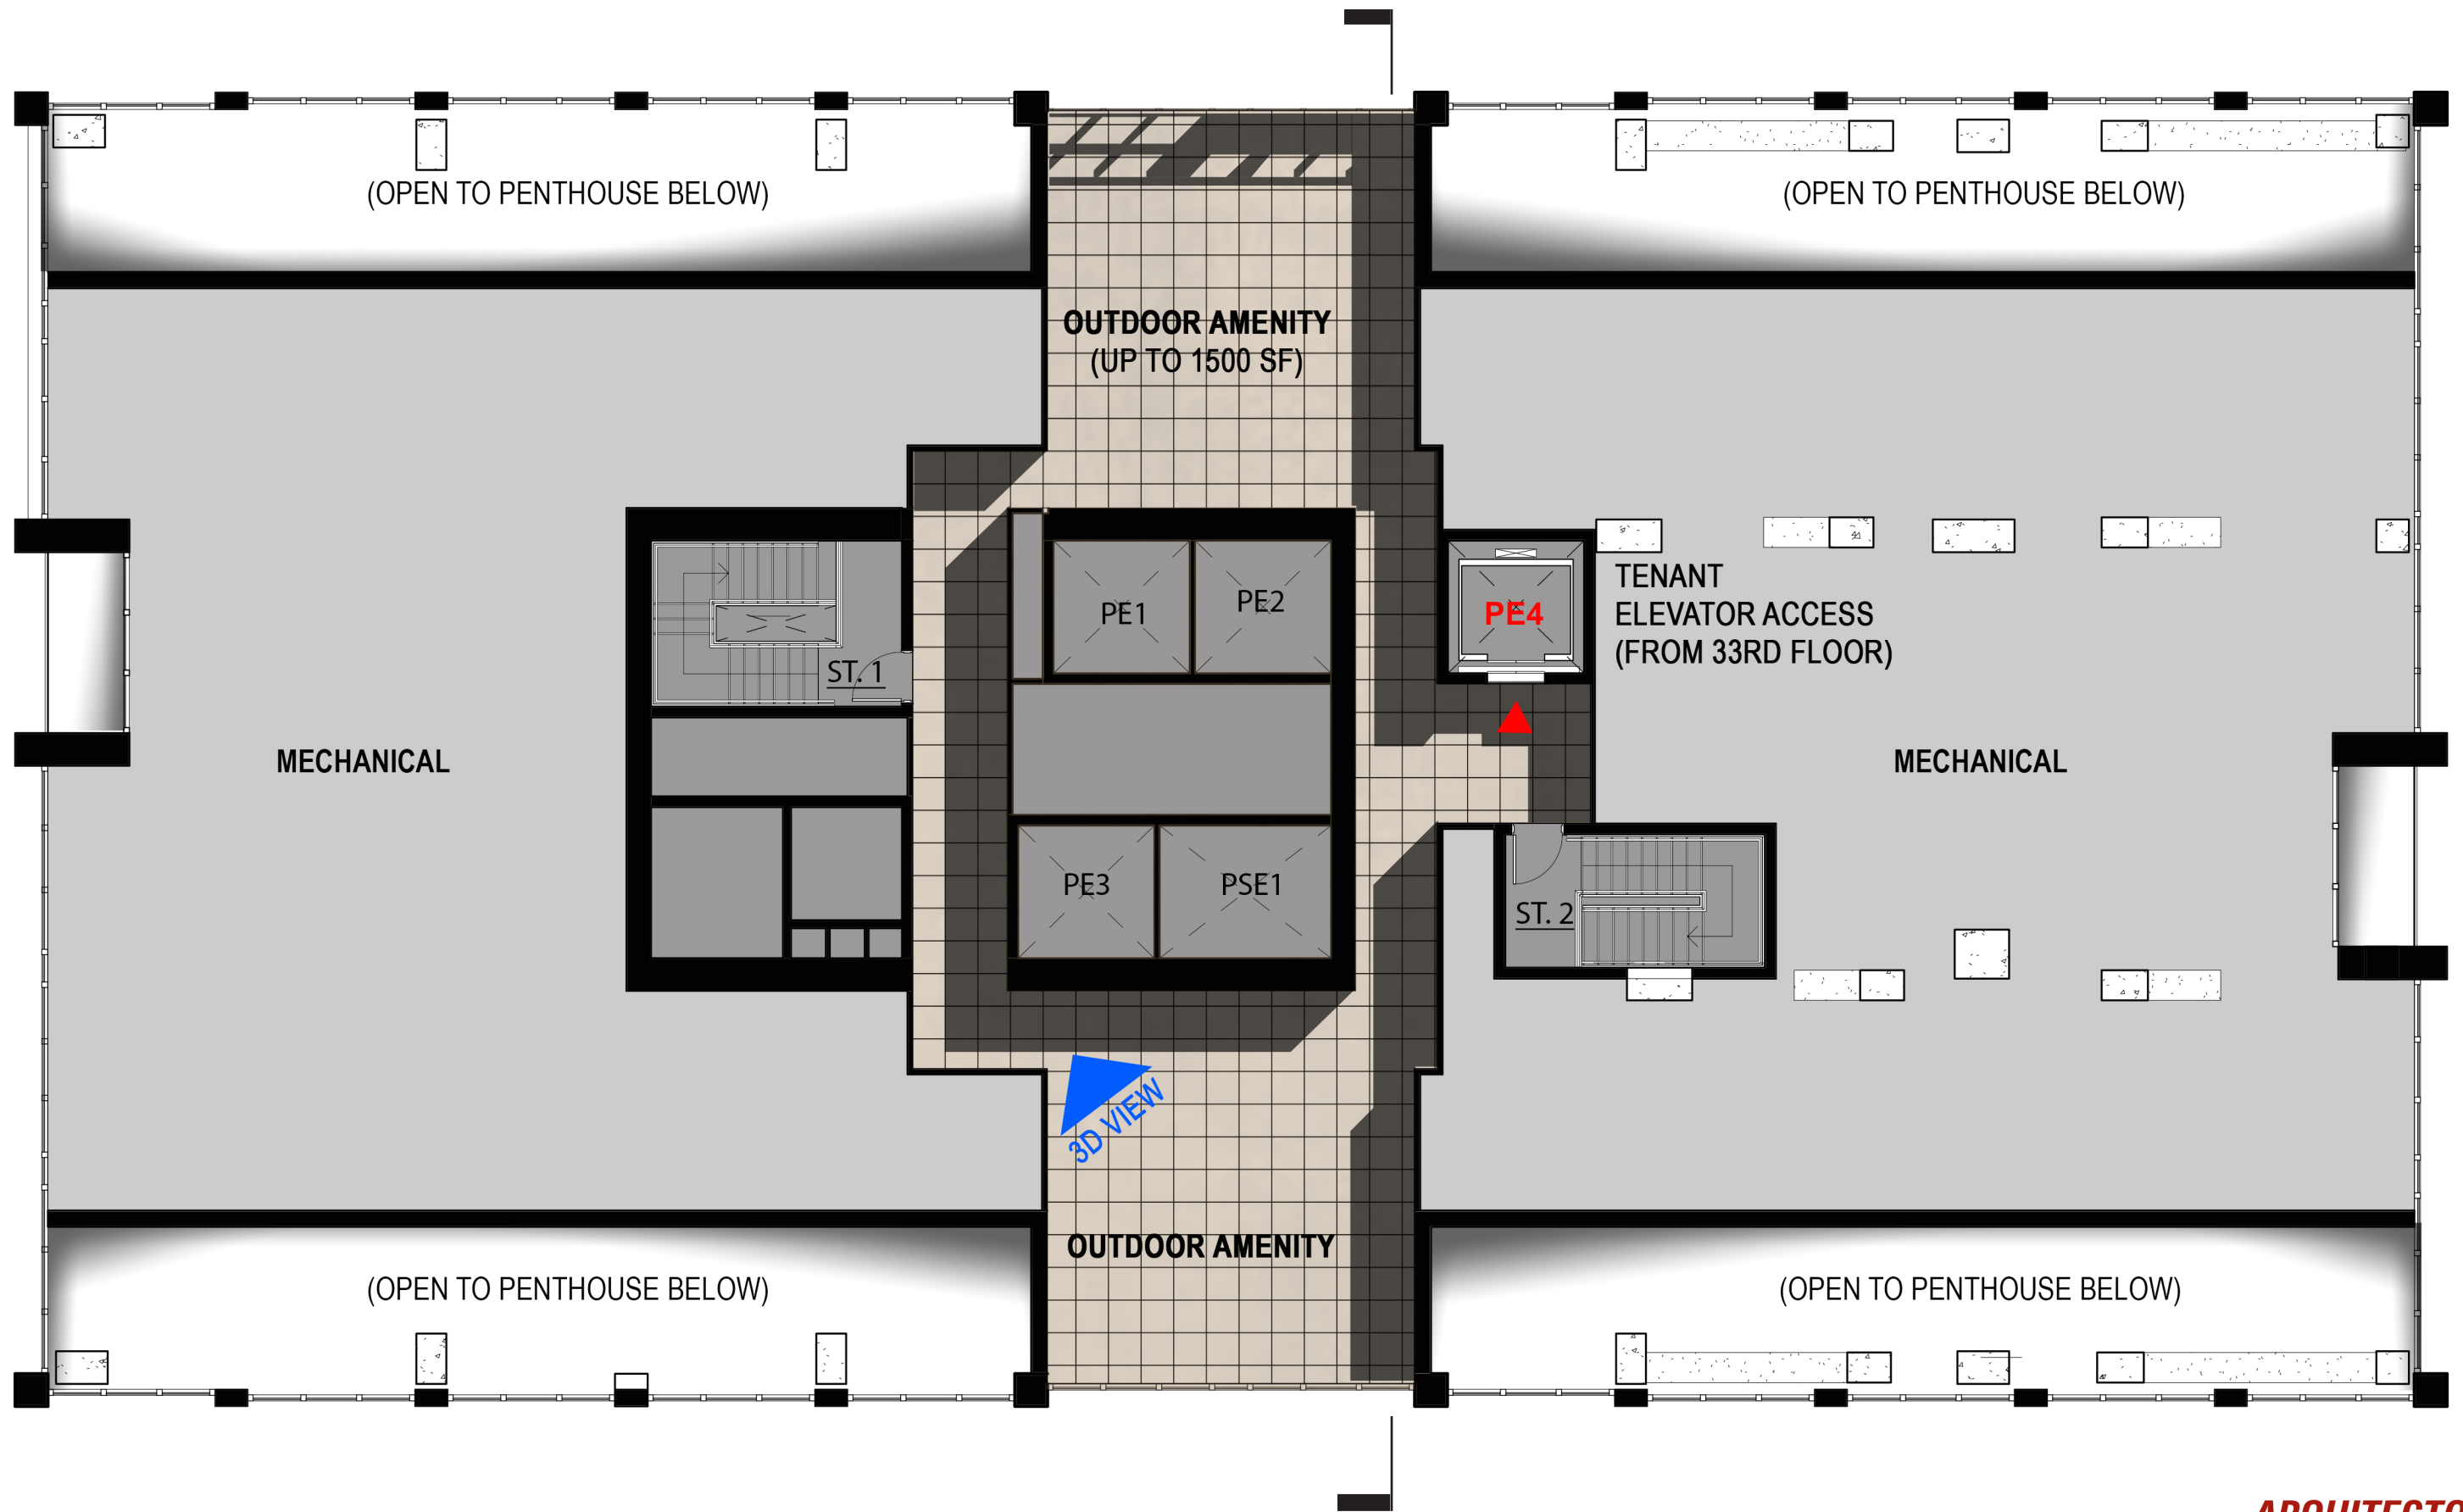

CARLYLE SOUTH RESIDENTIAL

Alexandria | Virginia

PREPARED FOR:

Hines  **JM·ZELL**

2016-12-19

Concept Design Submission Update - Rooftop Amenity

PREPARED BY:

ARQUITECTONICA

ARQUITECTONICA

PREPARED FOR: **Hines** **JM-ZELL**

PROJECT: **CARLYLE SOUTH RESIDENTIAL**

DRAWING: **AMENITY ROOFDECK SECTION**

DATE: _____ 3/16" = 10'-0"
12/19/2016

ARQUITECTONICA

PREPARED FOR:

PROJECT:

CARLYLE SOUTH RESIDENTIAL

DRAWING:

AMENITY ROOFDECK PERSPECTIVE

DATE:

12/19/2016