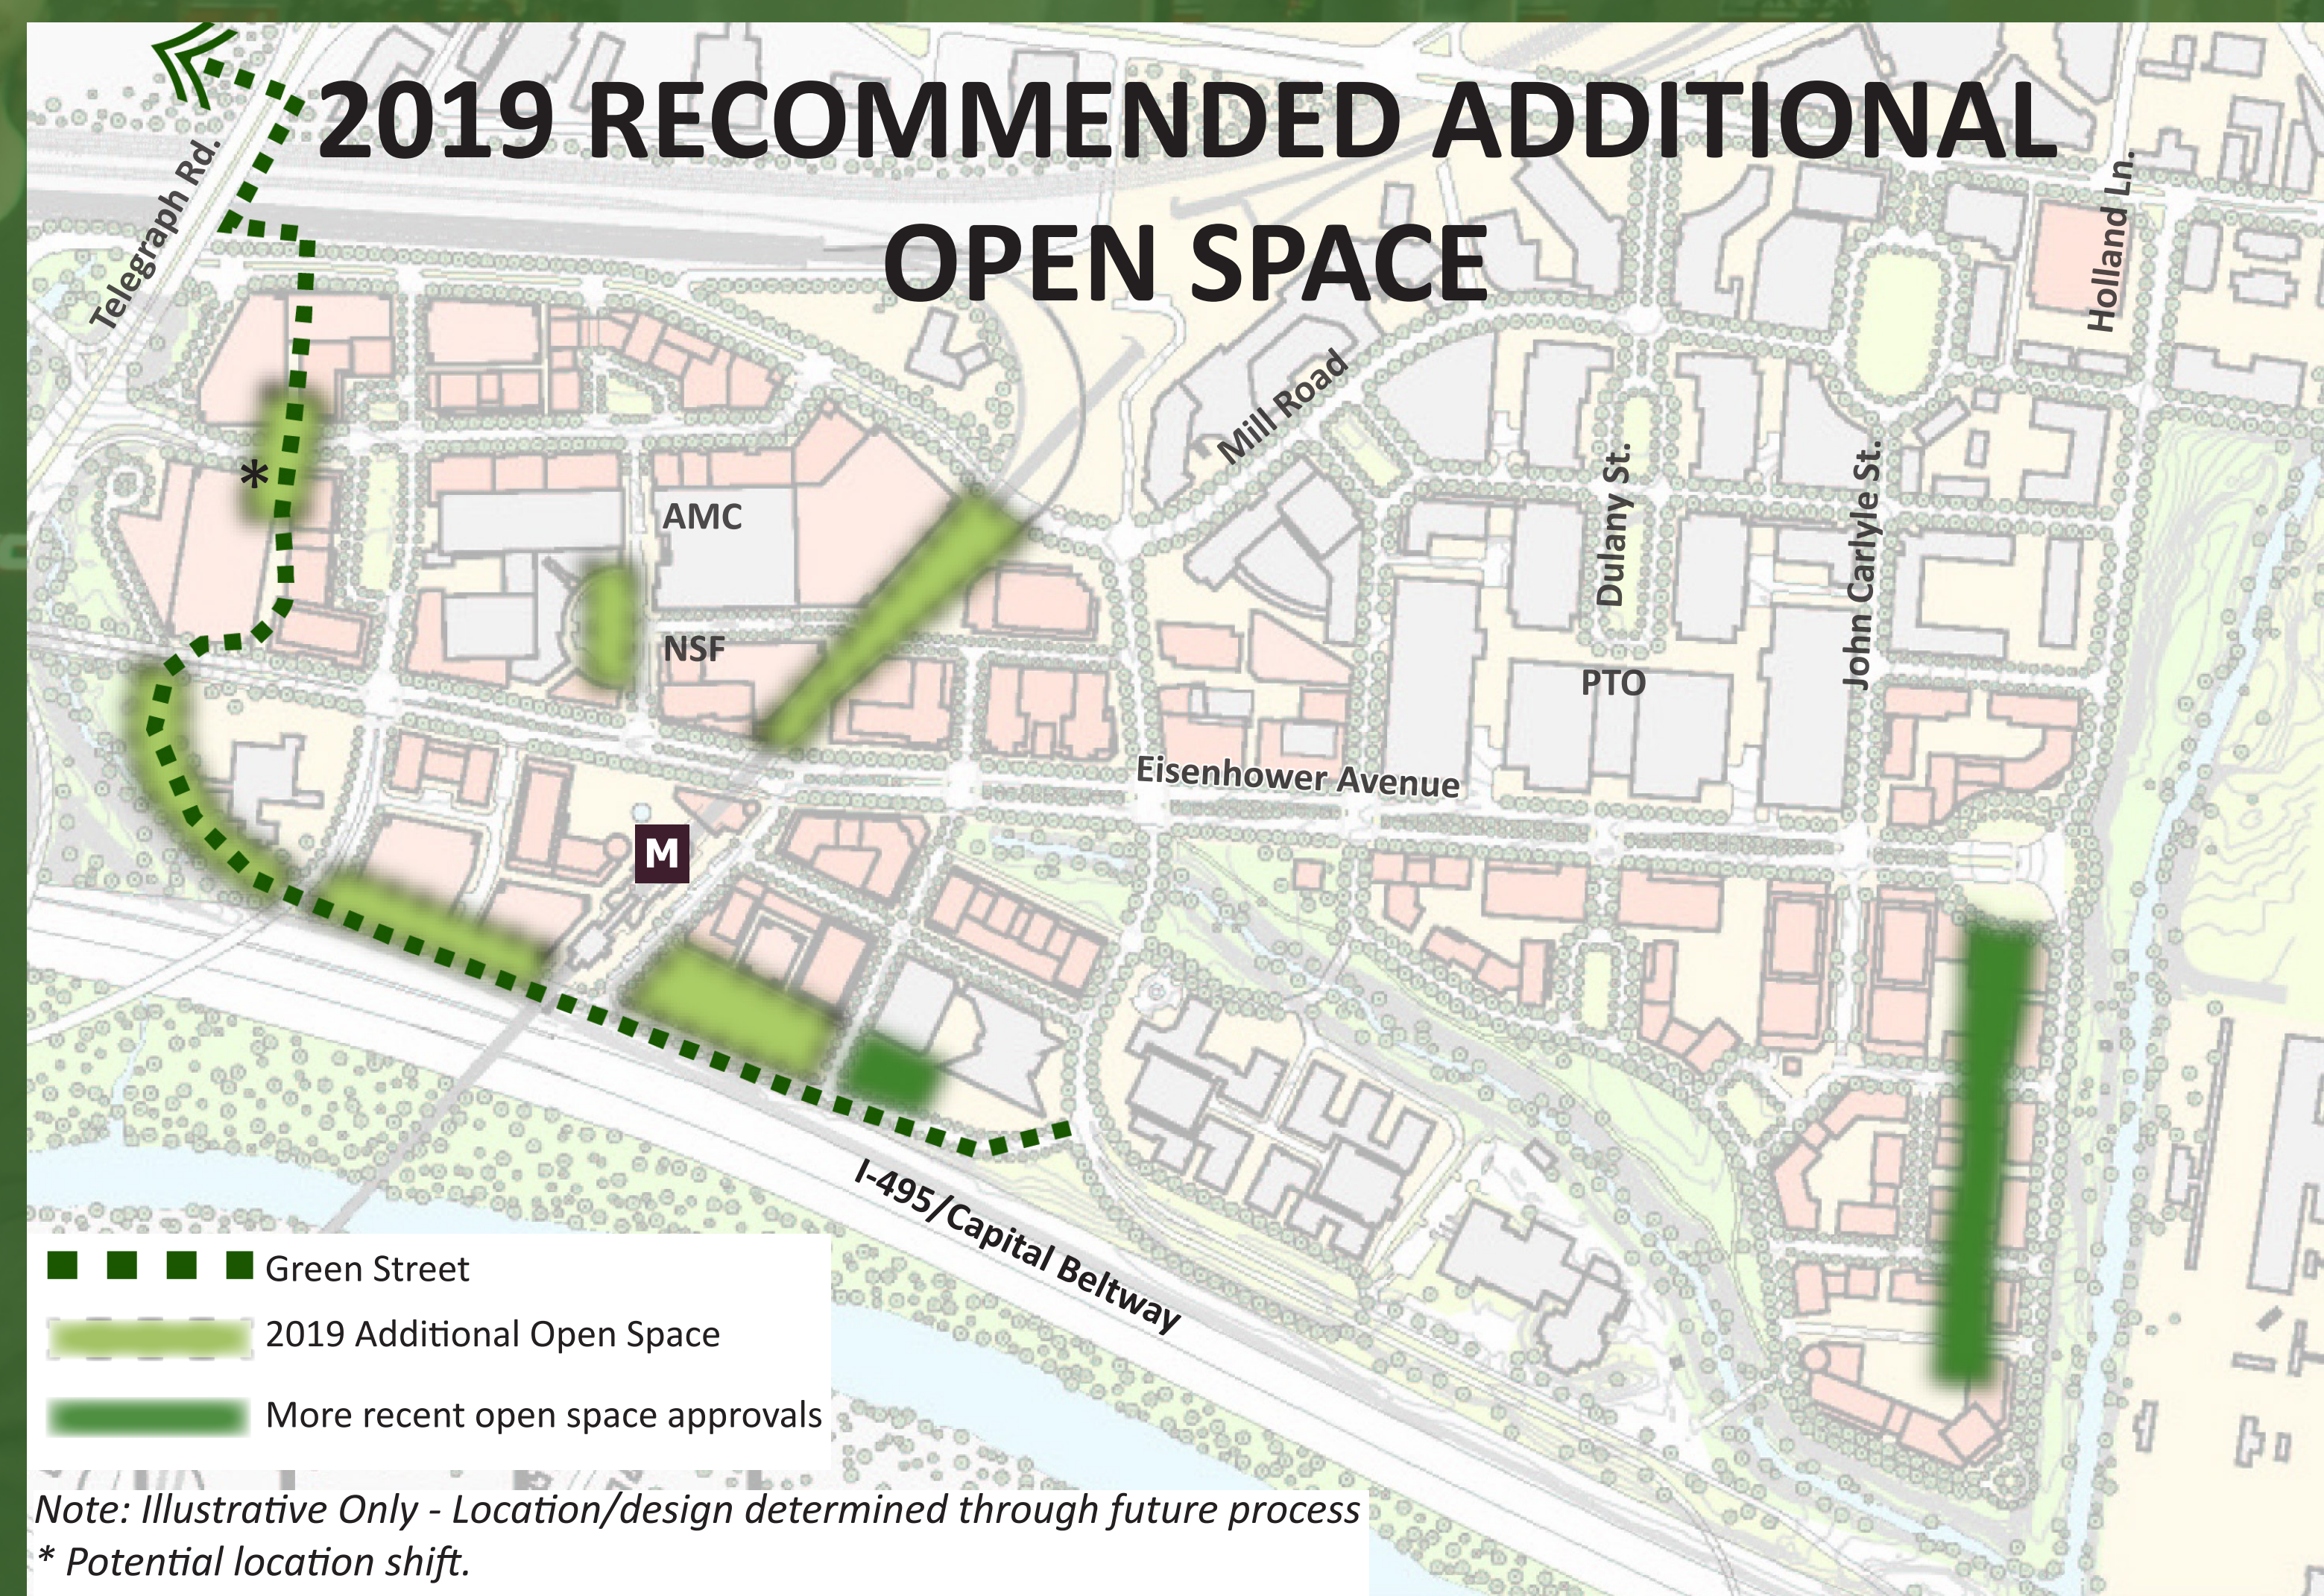

Open Space

Connected Civic and Social Gathering Places

2019 Plan Recommendations

- Additional open space, including ground level and rooftop, public and private
- Open spaces serving all age groups and a variety of activities
- Natural green spaces connecting within the area and beyond
- Activated, connected gathering spaces
- Restore and expand Resource Protection Area (RPA) Lands within the area