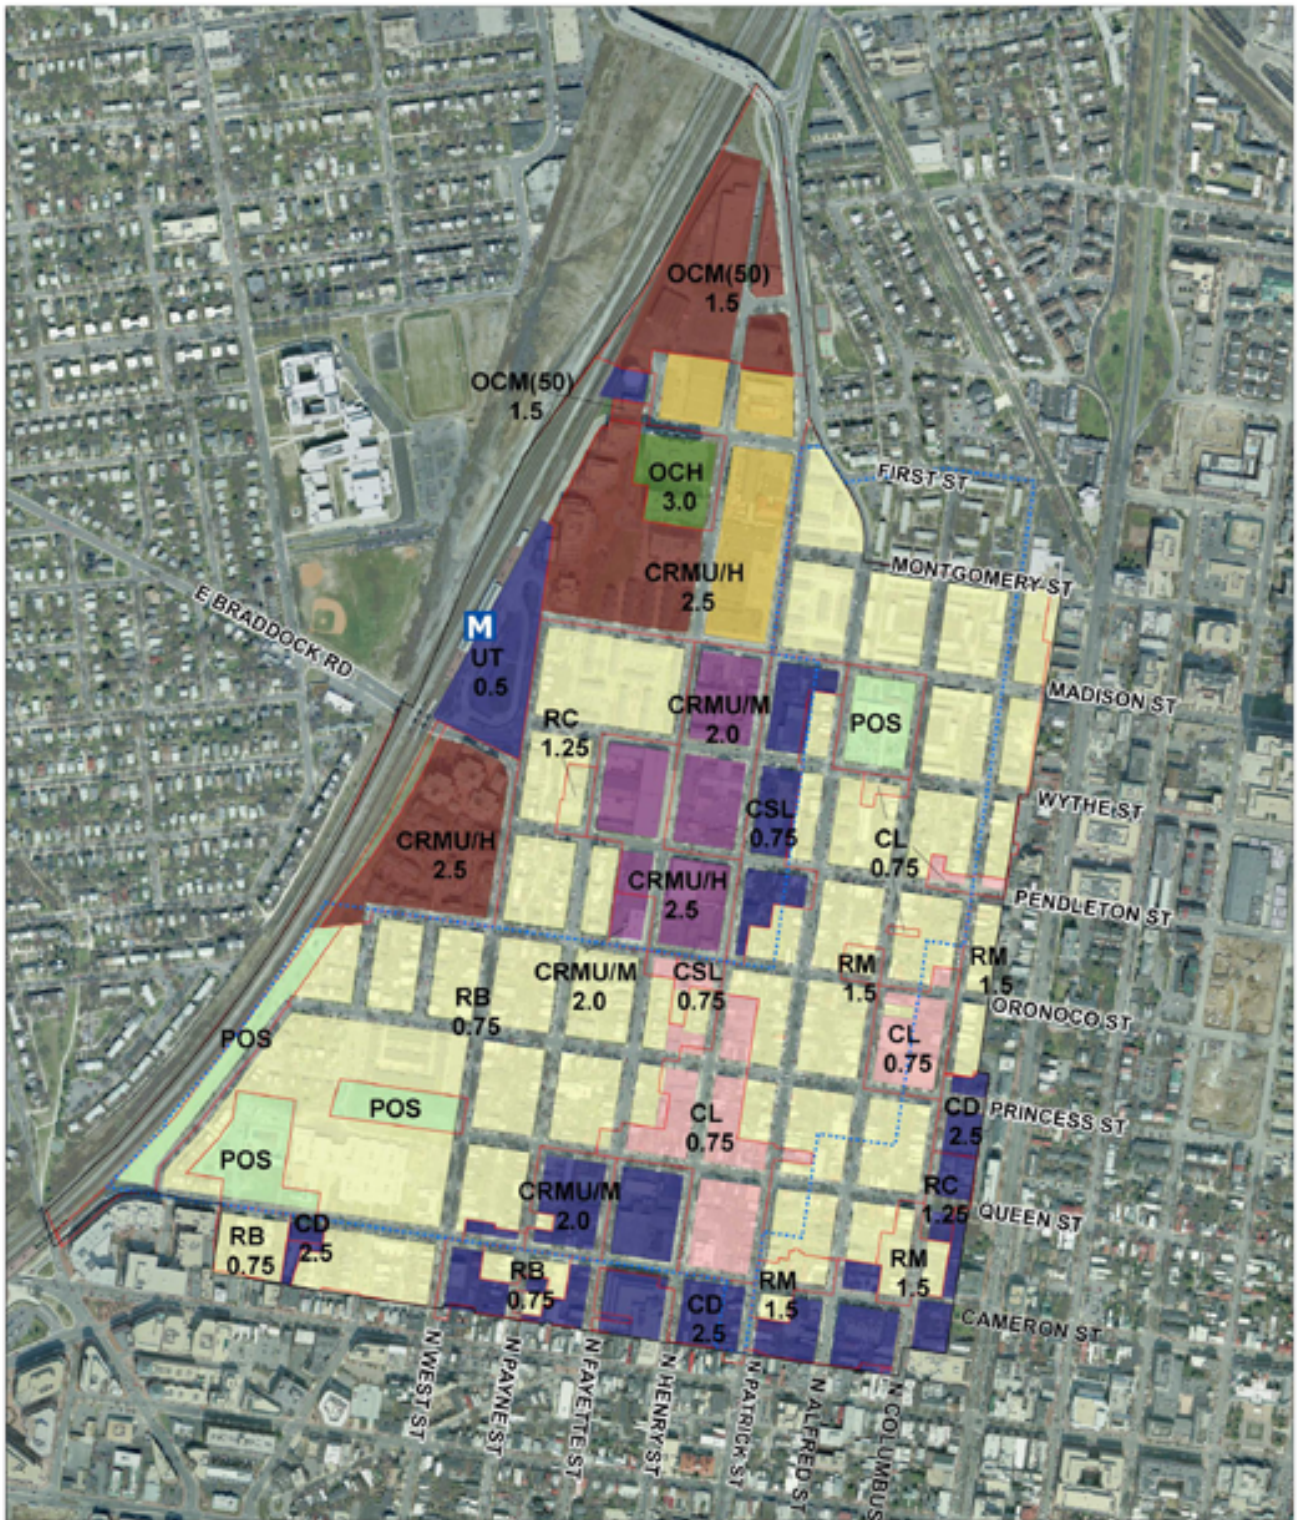

Zoning, FAR, and Allowed Heights

Symbol	Code	Height
Blue dashed line	Parker-Gray	Heights
Red solid line	Zoning	
Yellow box		45'
Light green box		30'
Light pink box		35'
Dark blue box		50'
Purple box		50' - 77'
Brown box		77'
Gold box		77' - 90'
Dark green box		150'

Braddock Metro Neighborhood Plan

City of Alexandria, Department of Planning & Zoning
www.alexandriava.gov/planningandzoning 703.838.4666