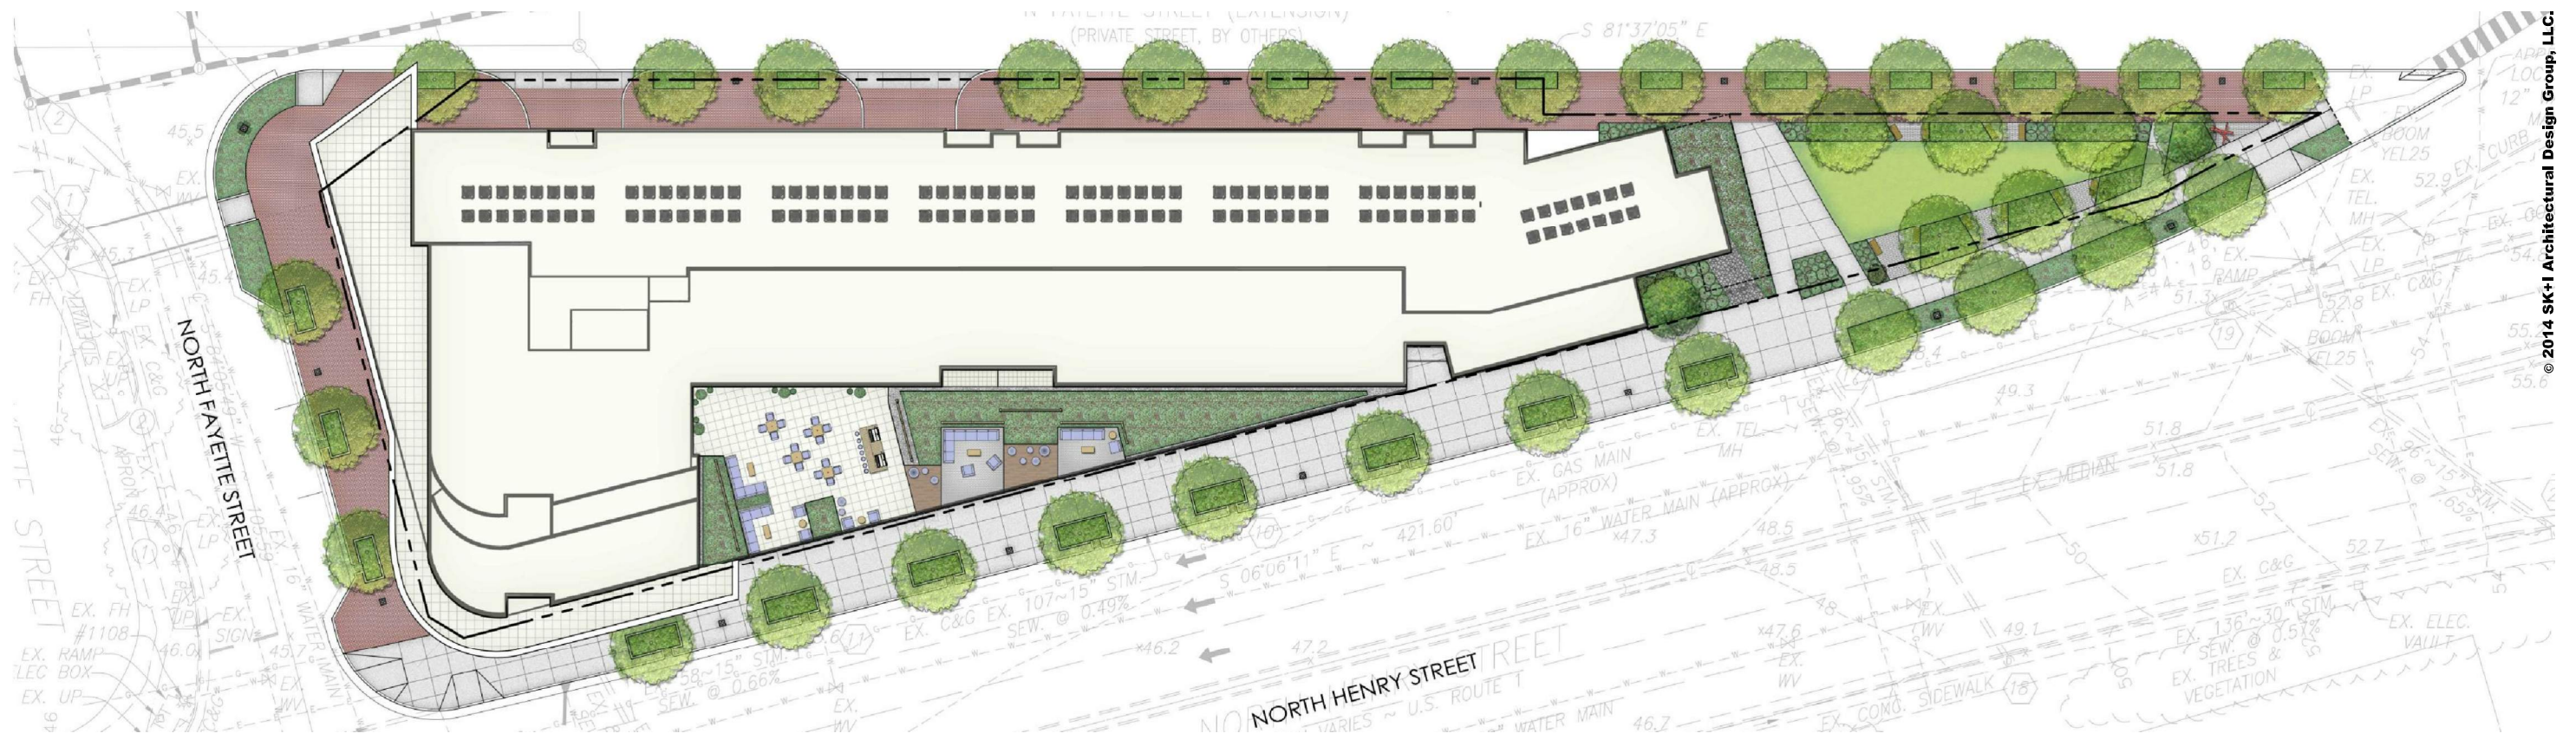

1200 NORTH HENRY STREET

Alexandria, VA

Braddock Implementation Advisory Group Meeting

© 2014 SK+I Architectural Design Group, LLC.

APPROVED

PROPOSED

APPROVED

PROPOSED