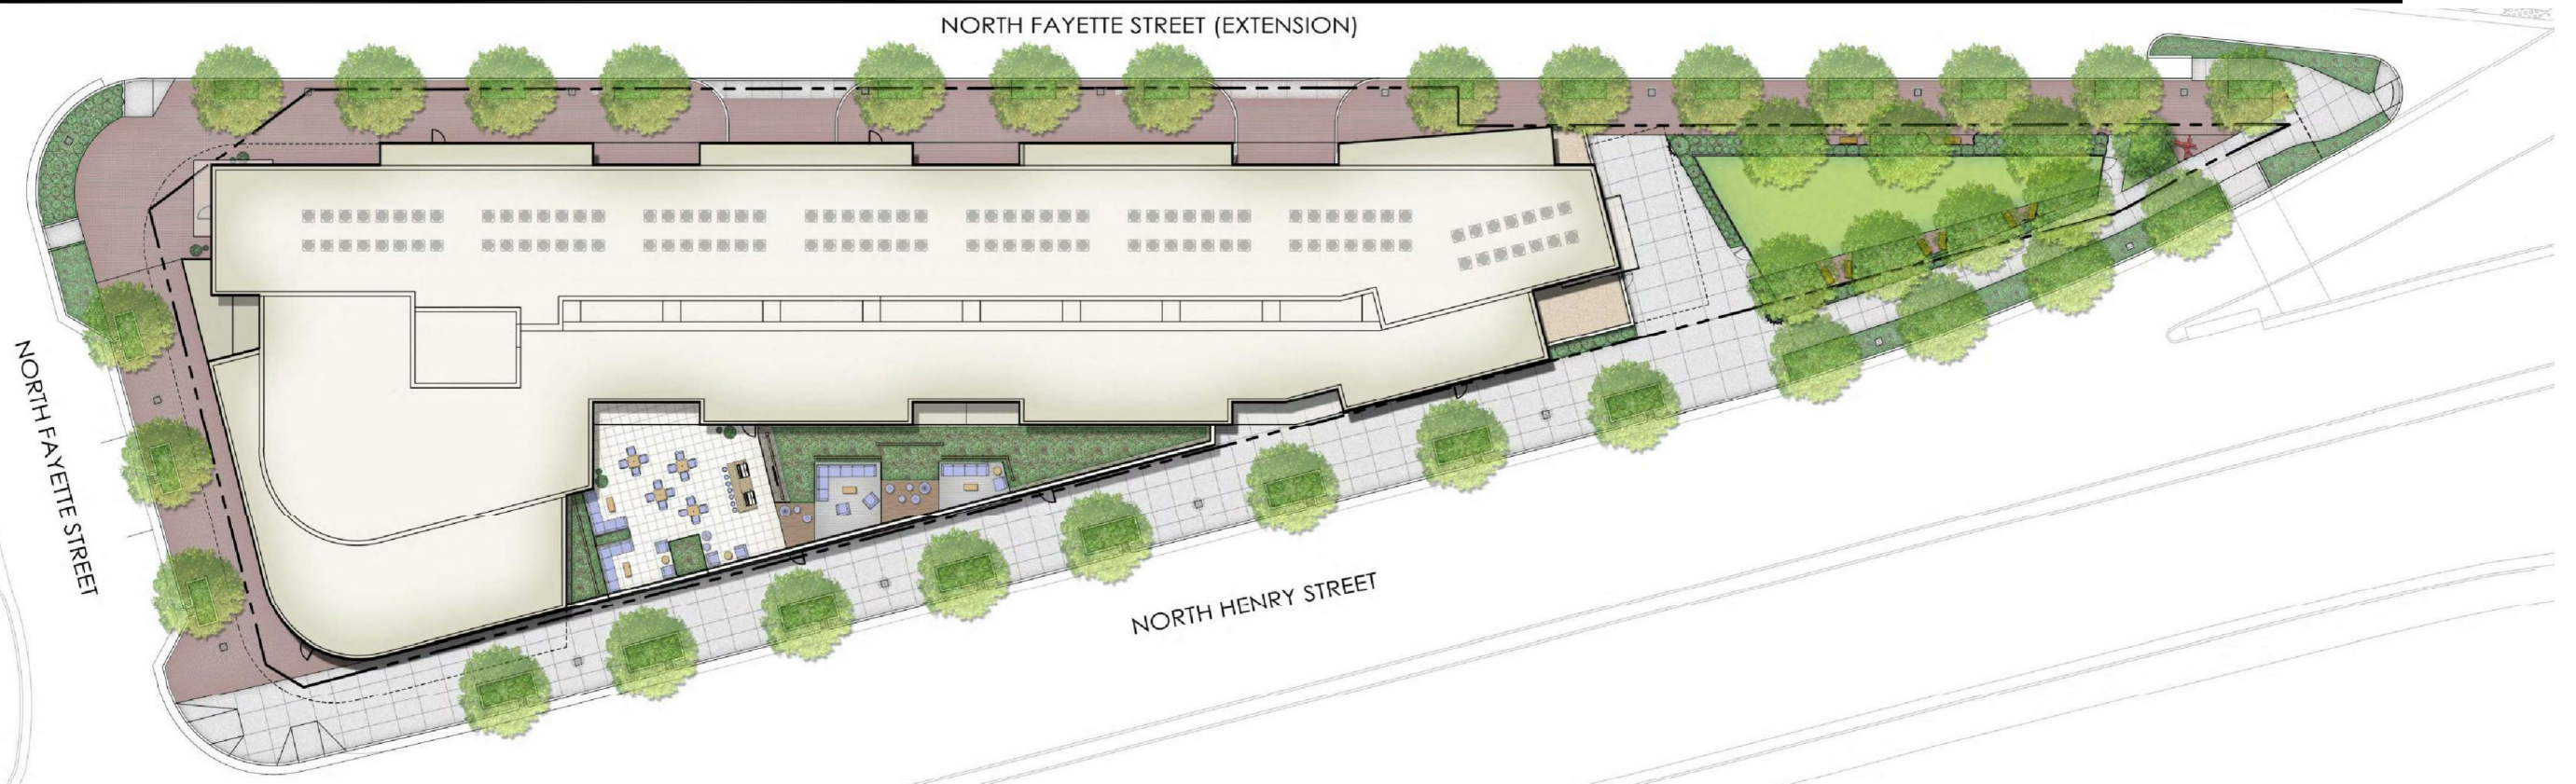

1200 NORTH HENRY STREET

Alexandria, VA

Braddock Implementation Advisory Group Meeting

© 2014 SK+I Architectural Design Group, LLC.

APPROVED

PROPOSED

APPROVED

PROPOSED