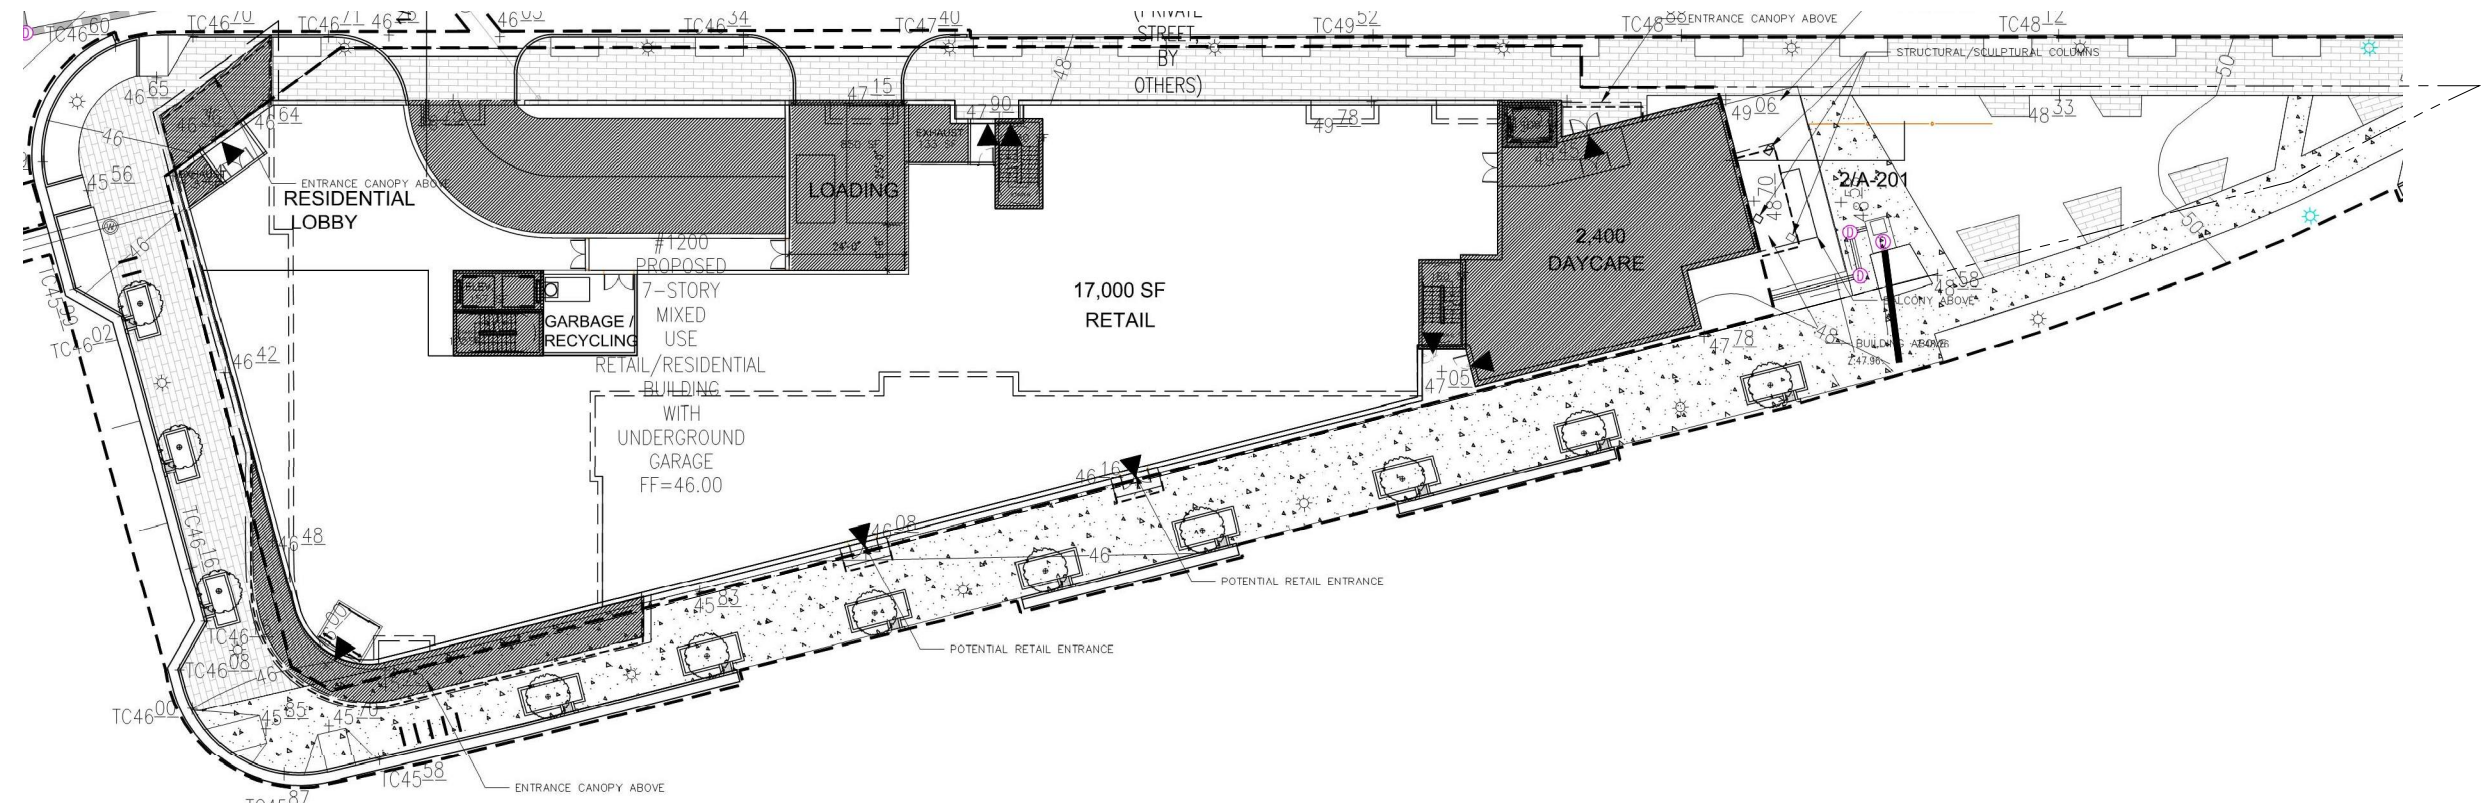

1200 NORTH HENRY STREET

Alexandria, VA

Braddock Implementation Advisory Group Meeting

© 2014 SK+I Architectural Design Group, LLC.

APPROVED

PROPOSED

APPROVED

PROPOSED