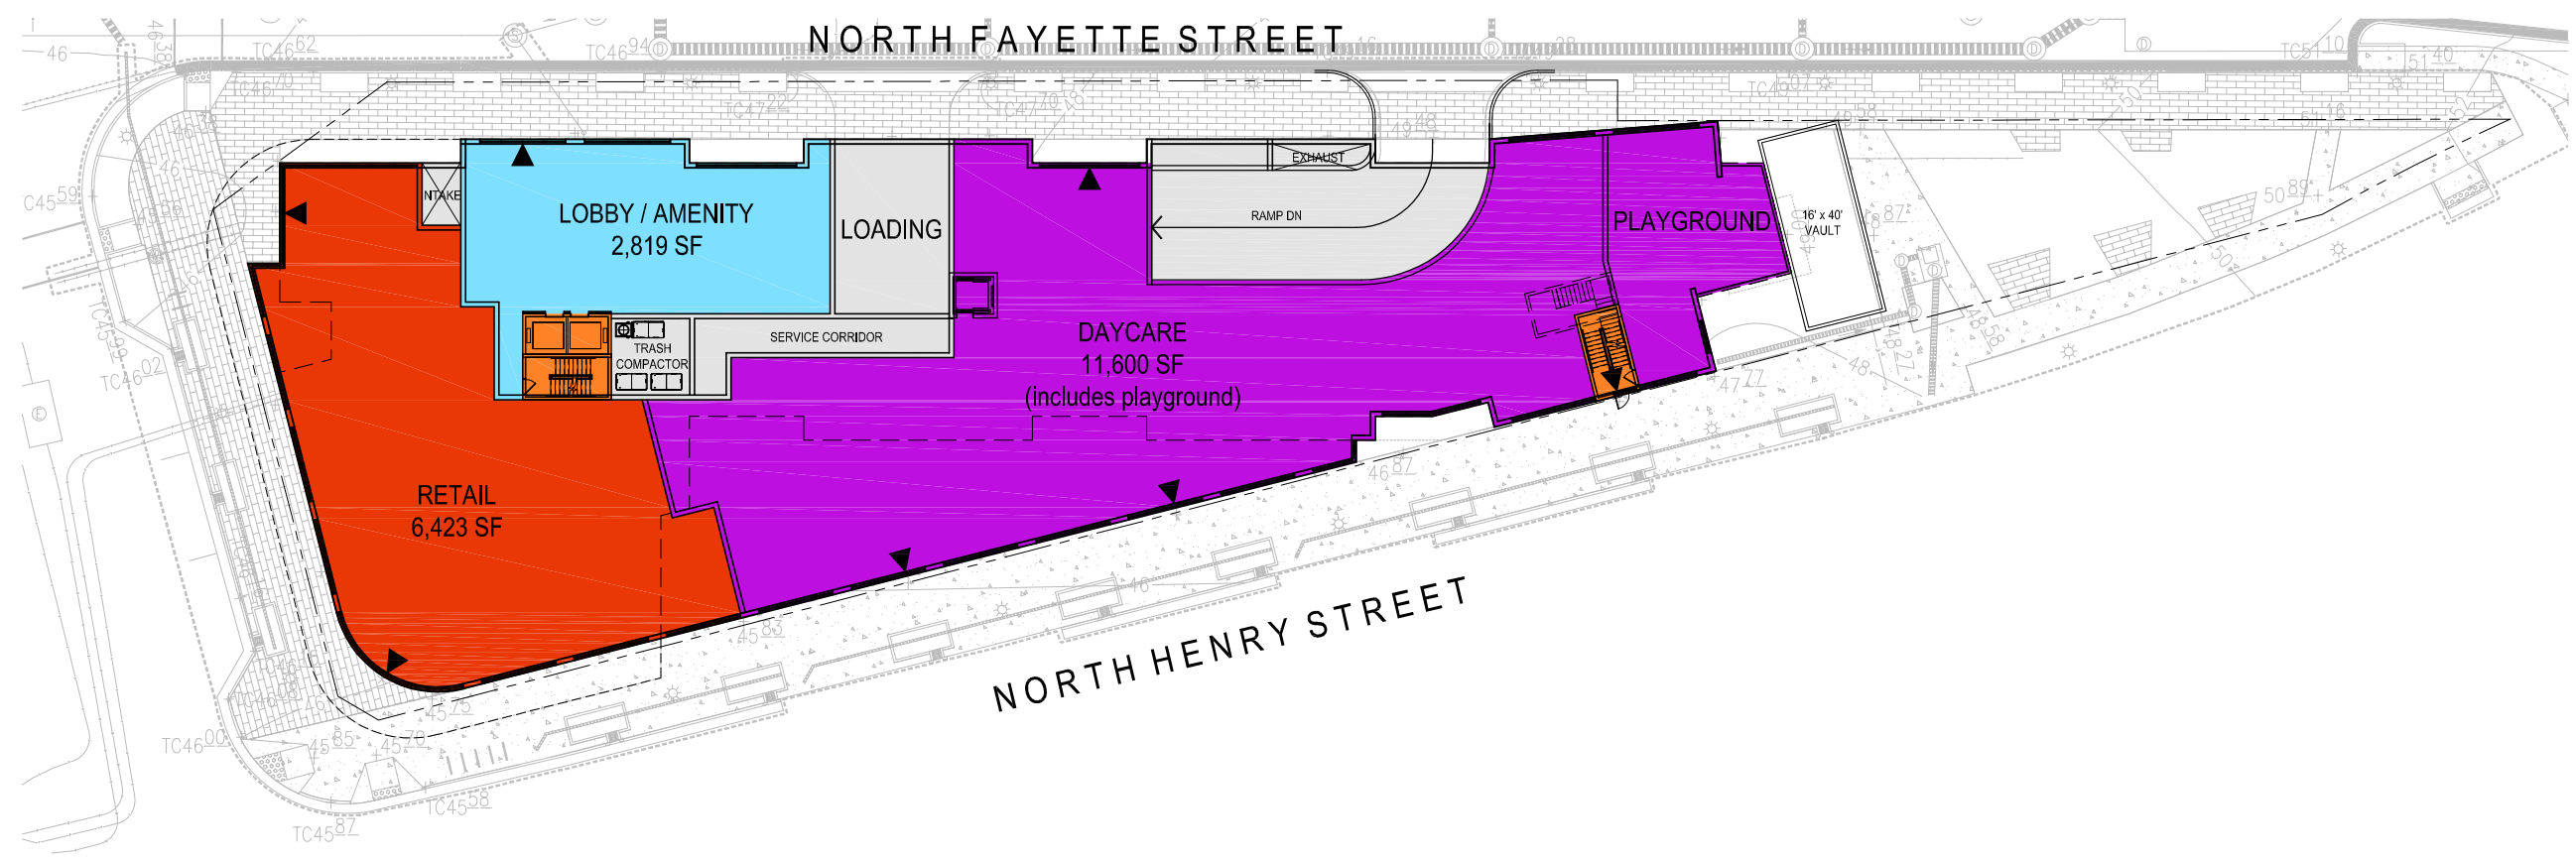

1200 NORTH HENRY STREET

Alexandria, VA

Braddock Implementation Advisory Group Meeting

© 2014 SK+I Architectural Design Group, LLC.

APPROVED

PROPOSED

APPROVED

PROPOSED