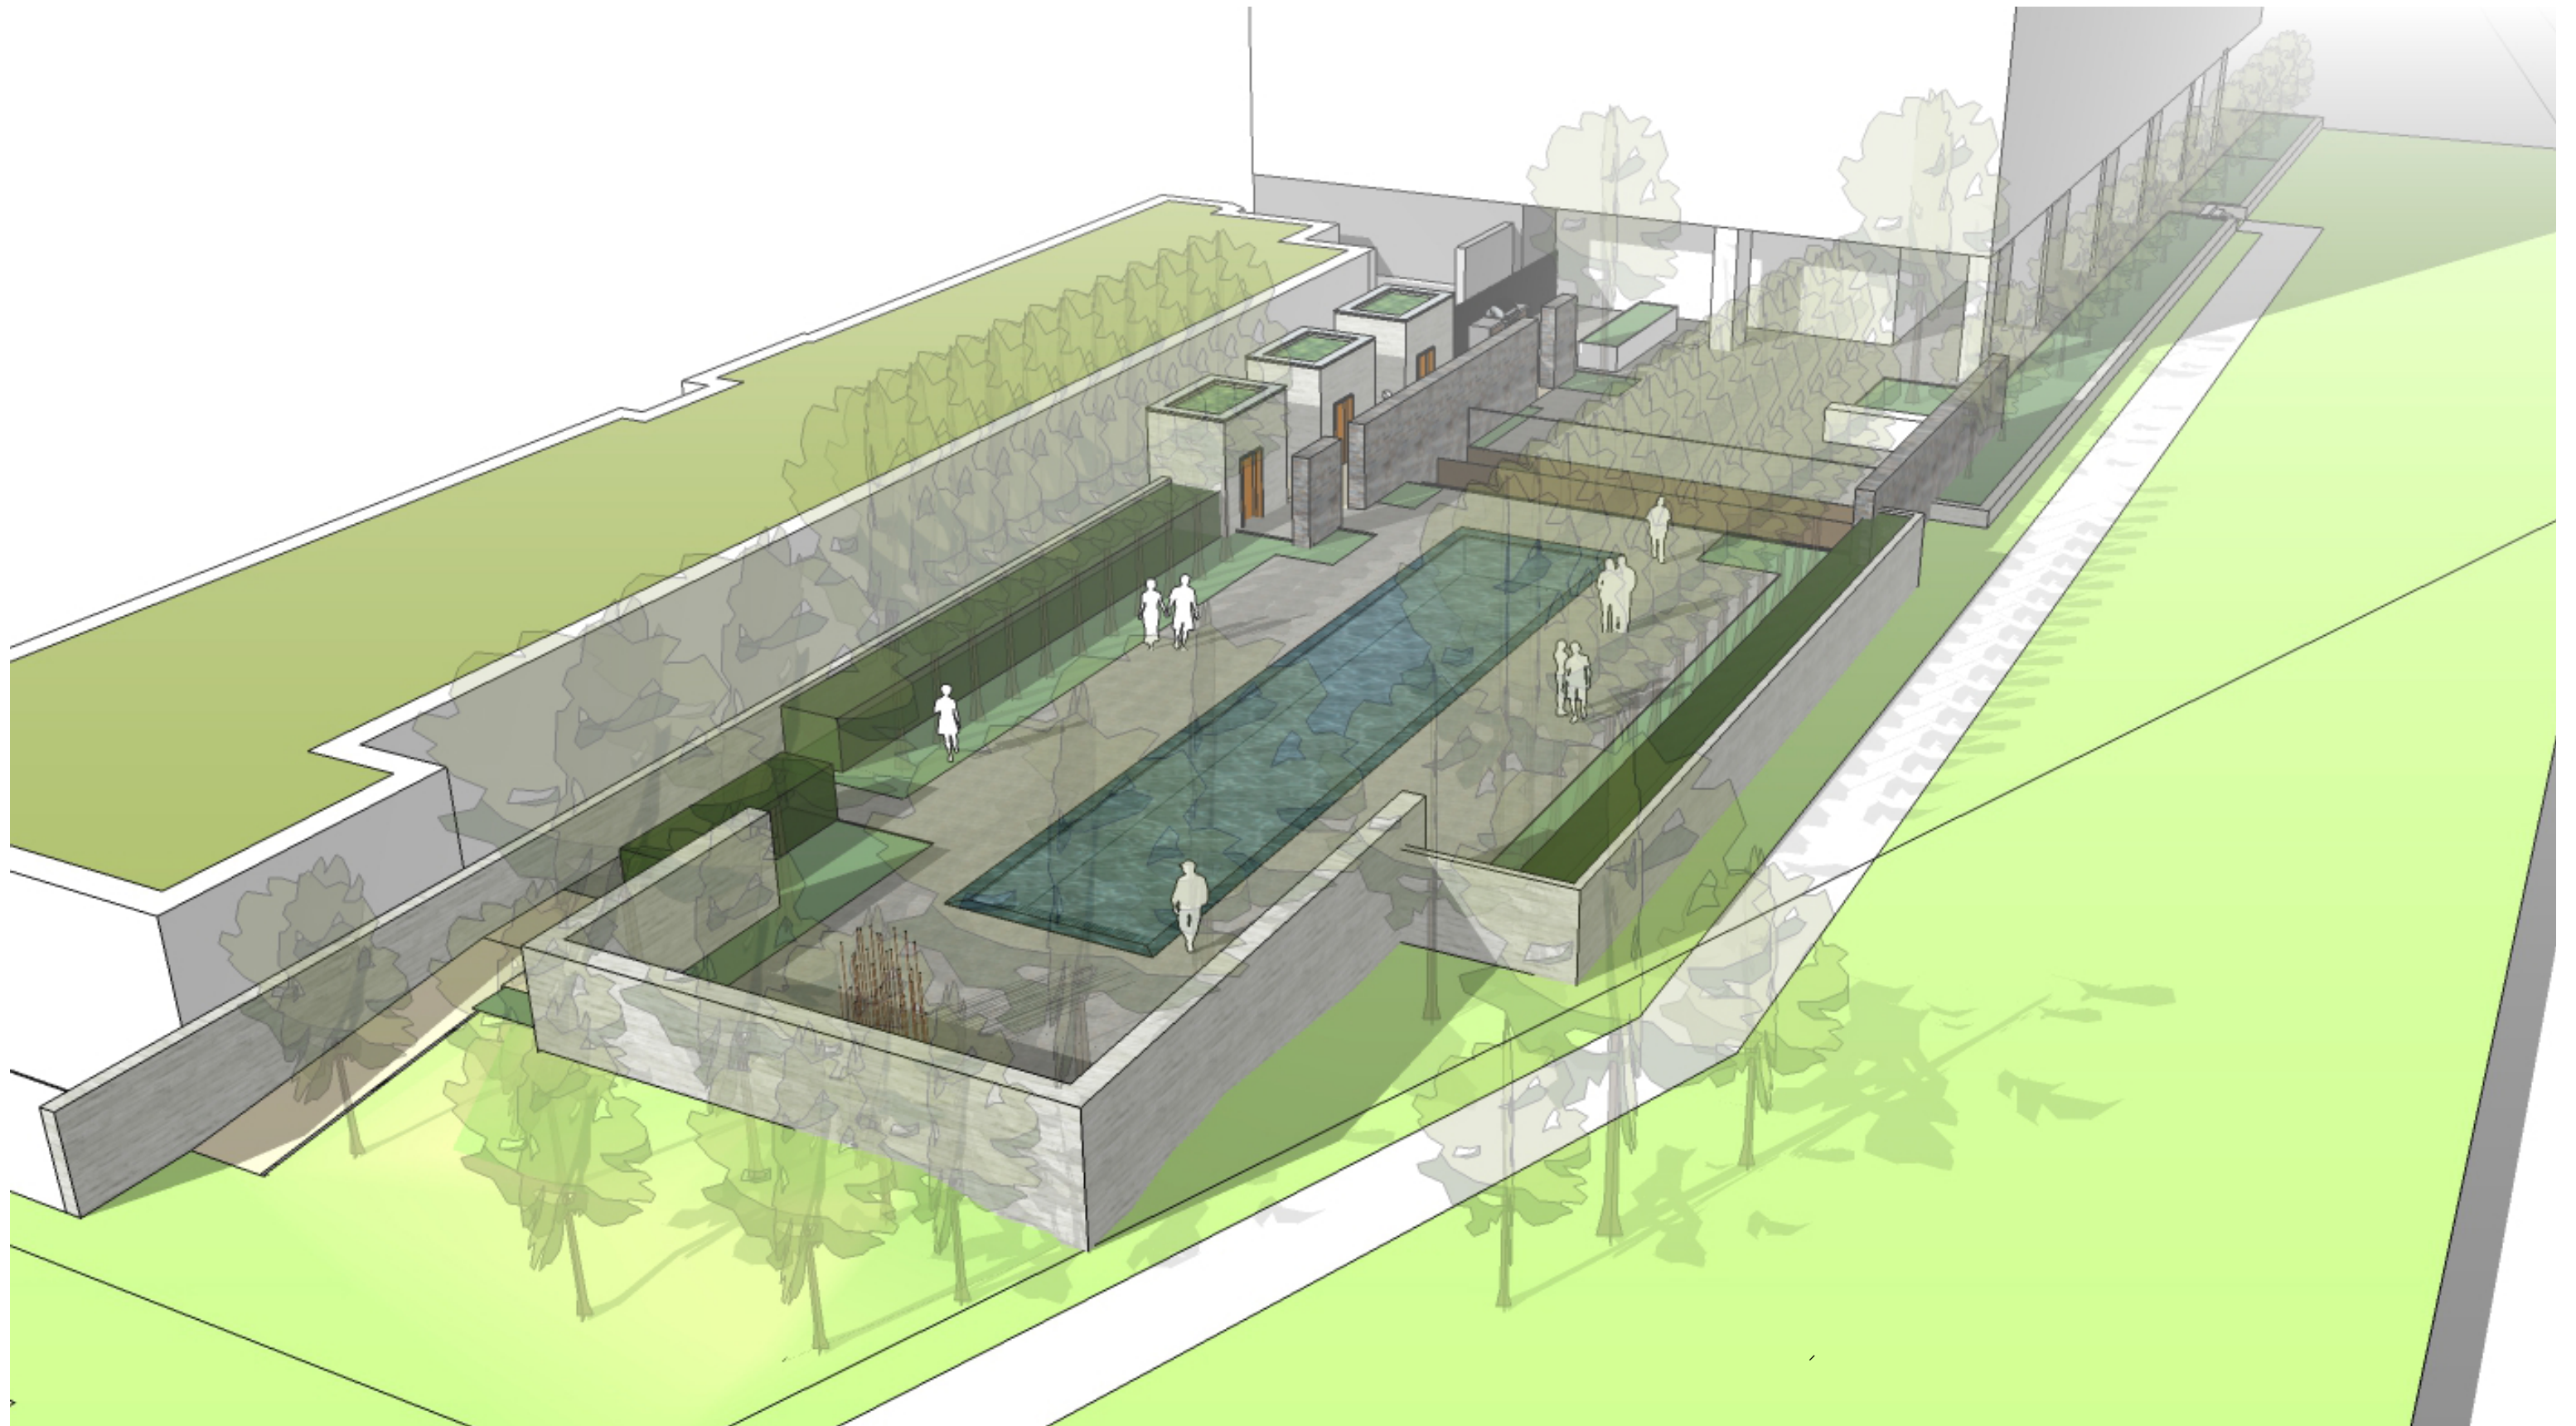

OCULUS **ARQUITECTONICA**

PREPARED FOR:
Hines **JM·ZELL**

PROJECT: **CARLYLE SOUTH**
ALEXANDRIA, VIRGINIA
PAGE NO. **Overall Site Perspective**
DRAWING:

SCALE: NTS

DATE: 2017-08-21