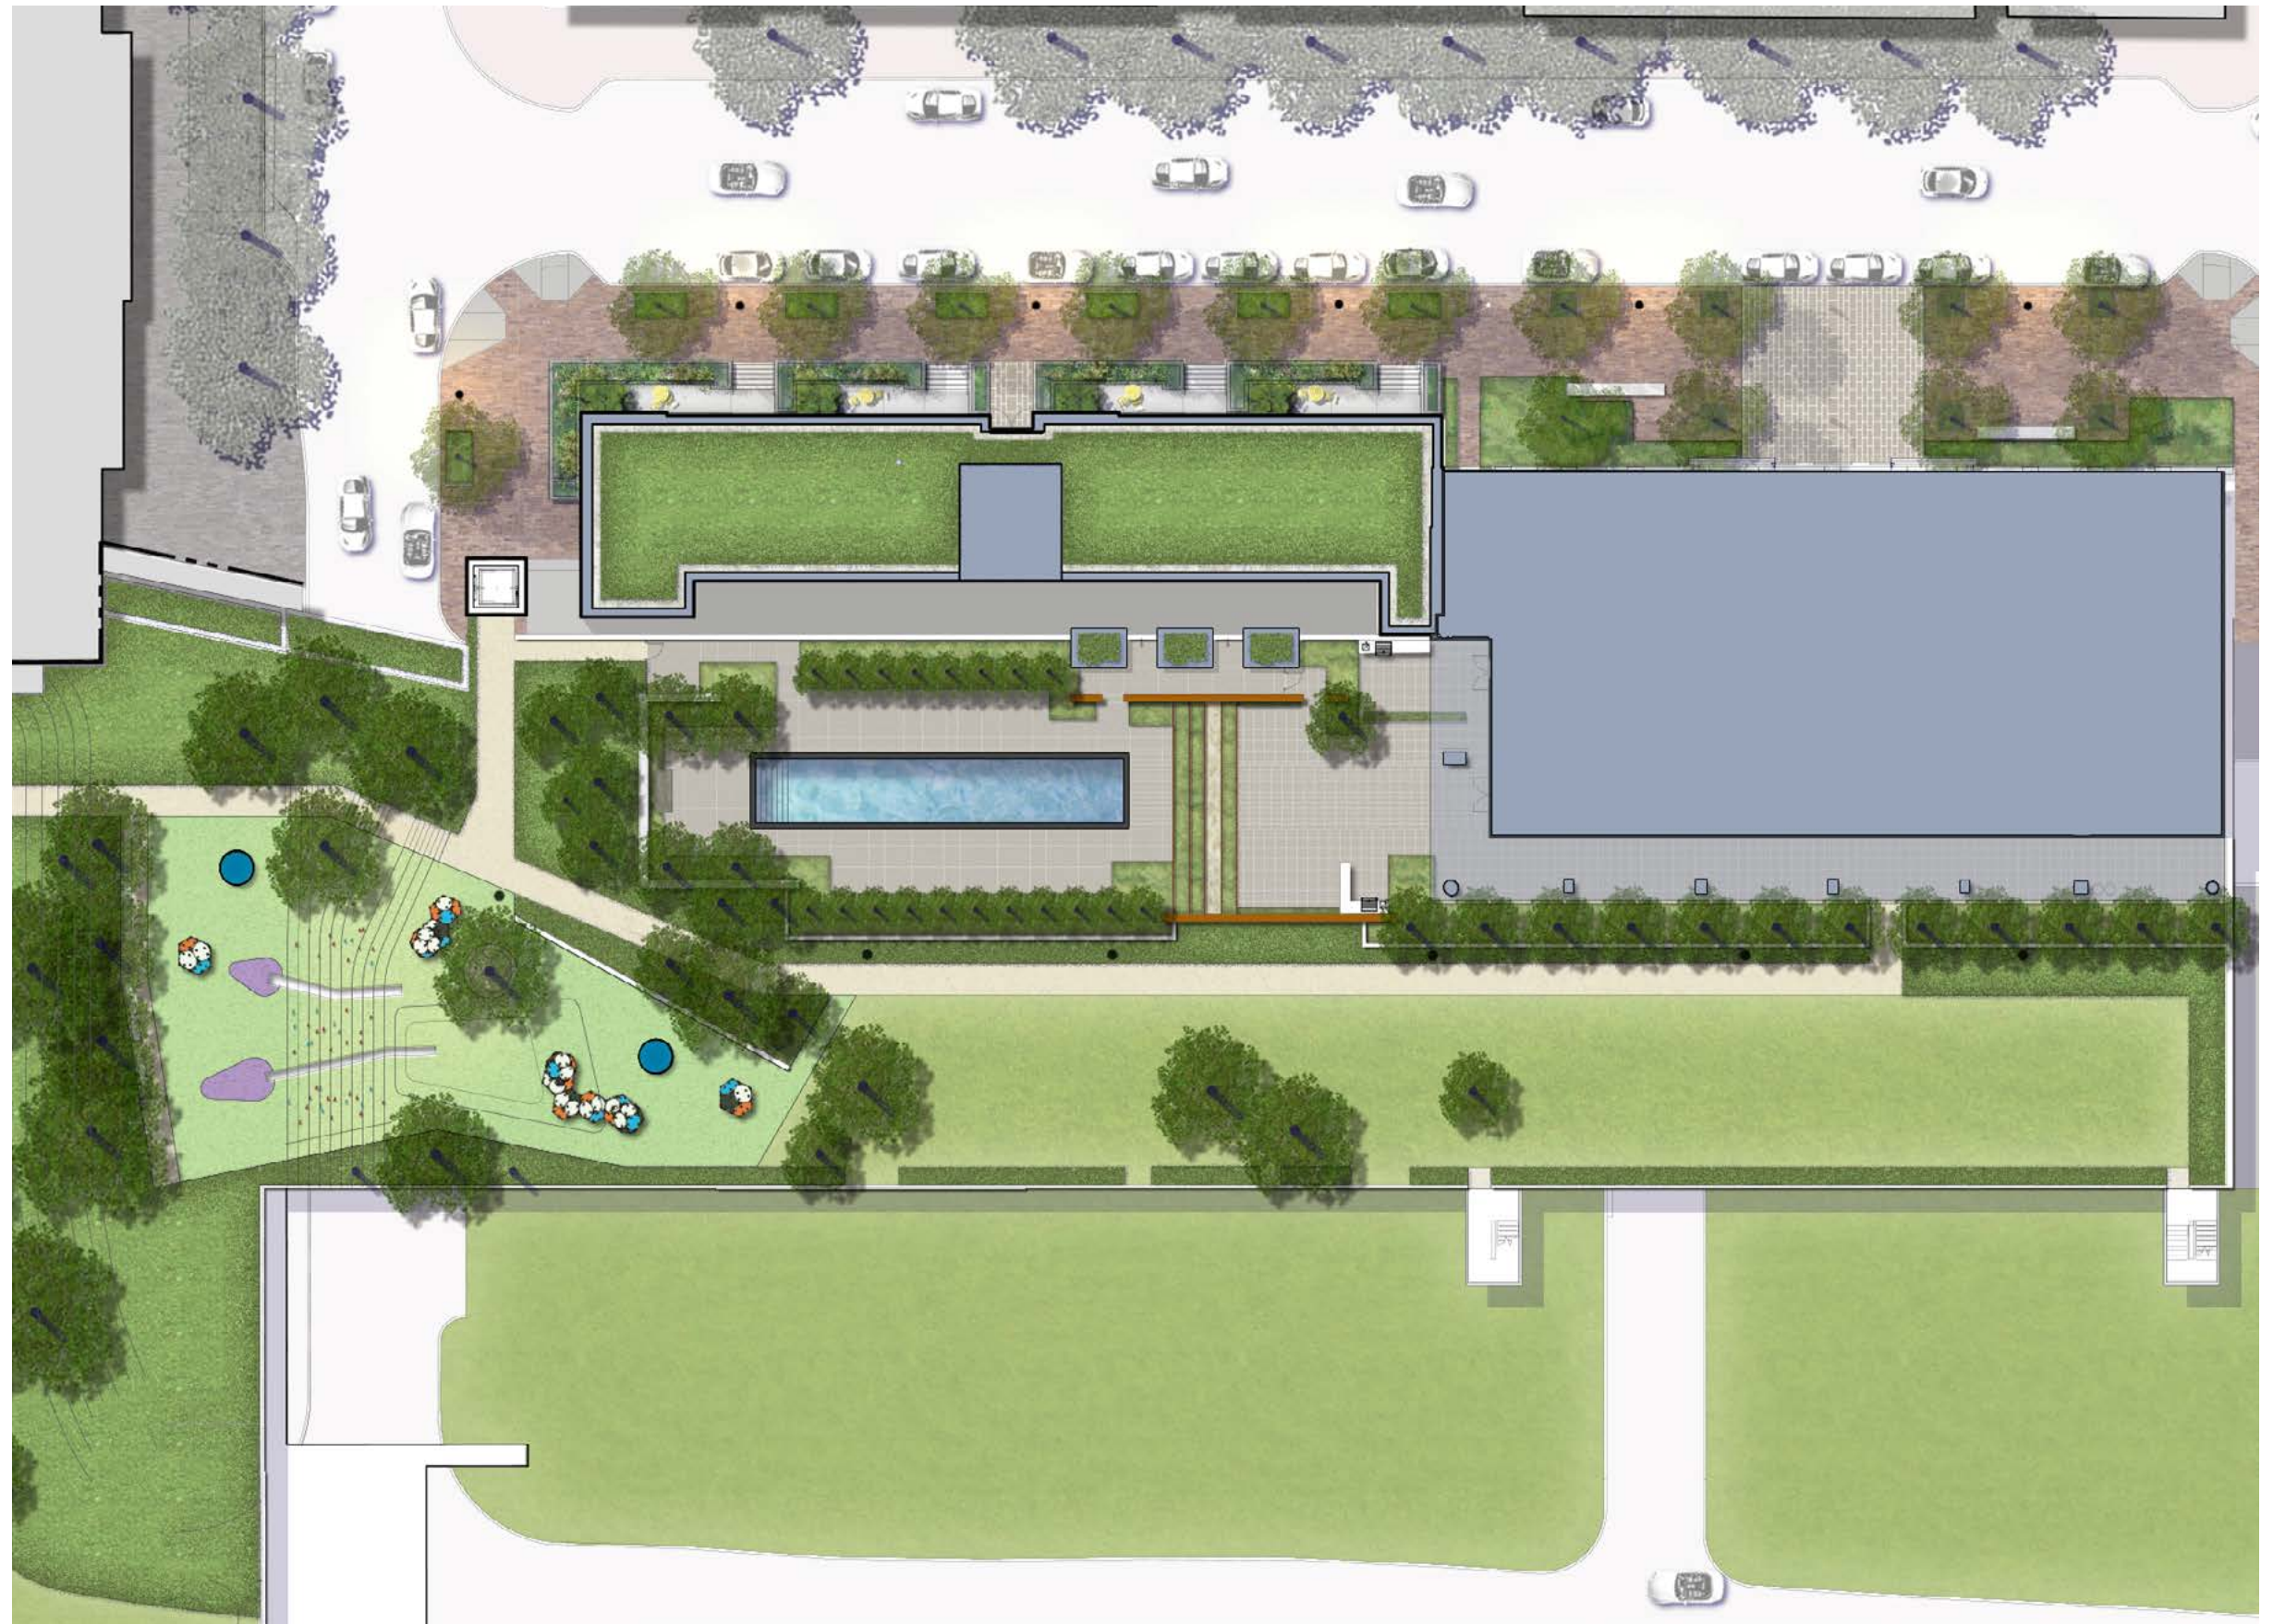

Public Park

- **Gardens**
- Naturalized
- Native Plants
- Seasonal Interest
- **Lawn**

Tower Entry Plaza & Pool Terrace

- **Gardens**
- Simple, Elegant, Minimalist
- Architectural Composition
- Massed Plantings
- Rich with Evergreens

Liner Building

- **Private Gardens**
- Intimate
- Complex composition
- Seasonal color
- "Cottage Garden"
- **Roof Garden**
- 'Wind-Swept Landscape'

16th & 26th Floor Roof Gardens

- Privacy Screen
- Durable Plants for Harsh Environment