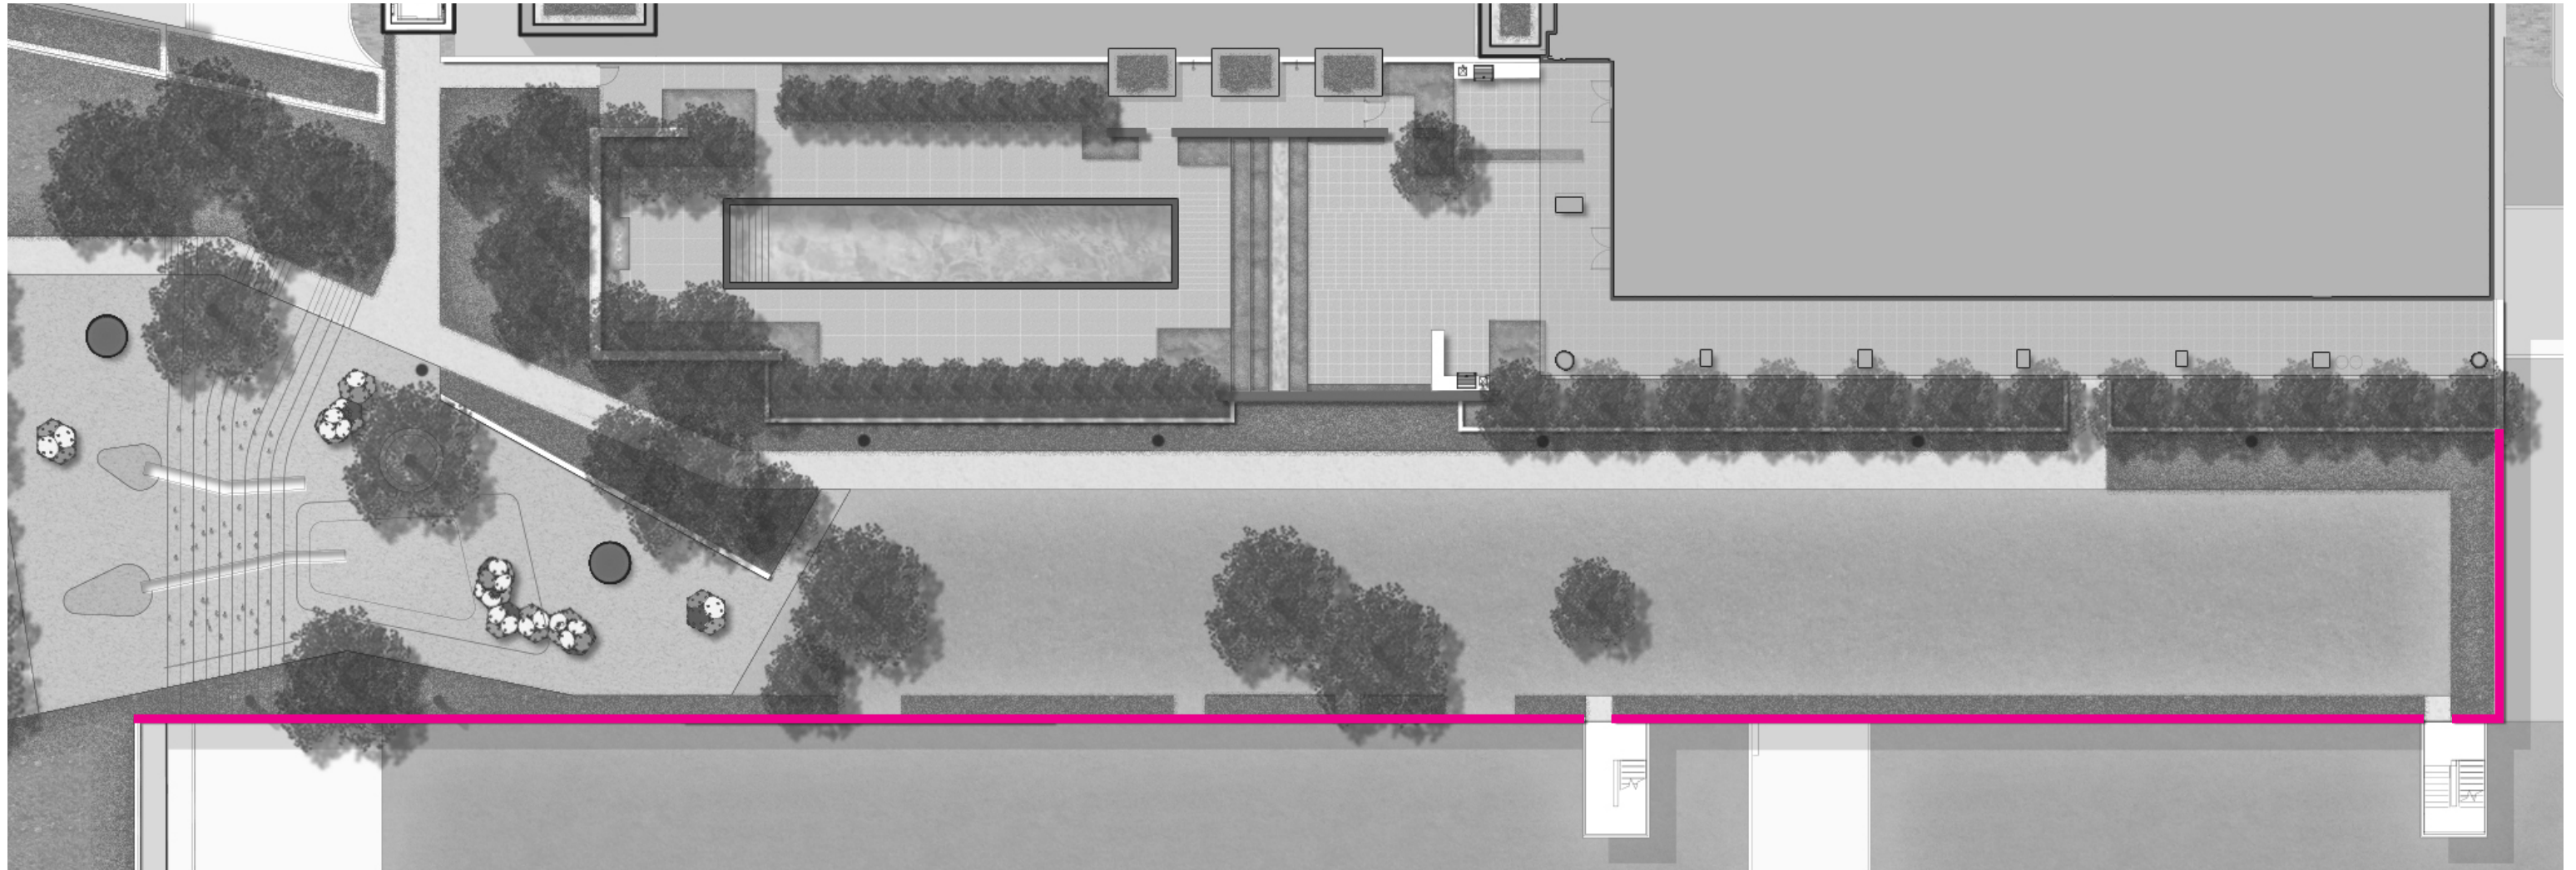

Outdoor Shower and Wood Screen

Alternate: Bath houses combined into a single, 3 room structure

OCULUS **ARQUITECTONICA**

Temporary Fencing - Omega Fence, 4' high

OCULUS **ARQUITECTONICA**

PREPARED FOR: **Hines** 