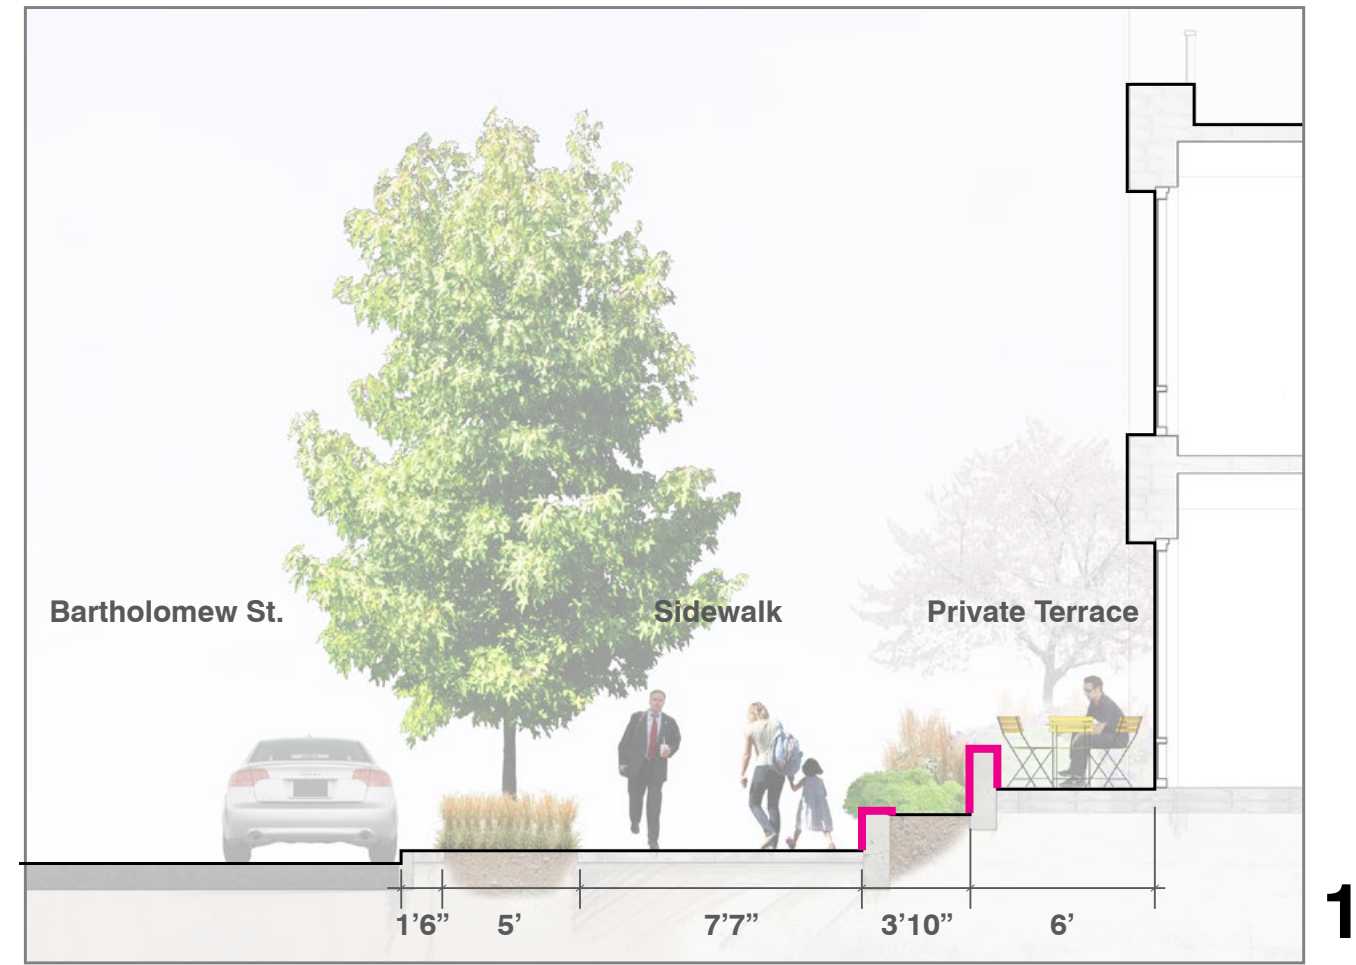

Street Light - 'Washington Globe' #16

OCULUS ARQUITECTONICA

Private Terrace and Stairs - Poured concrete w/ saw-cut joints, med gray

Planter Walls - Poured concrete w/board finish, light gray

OCULUS **ARQUITECTONICA**