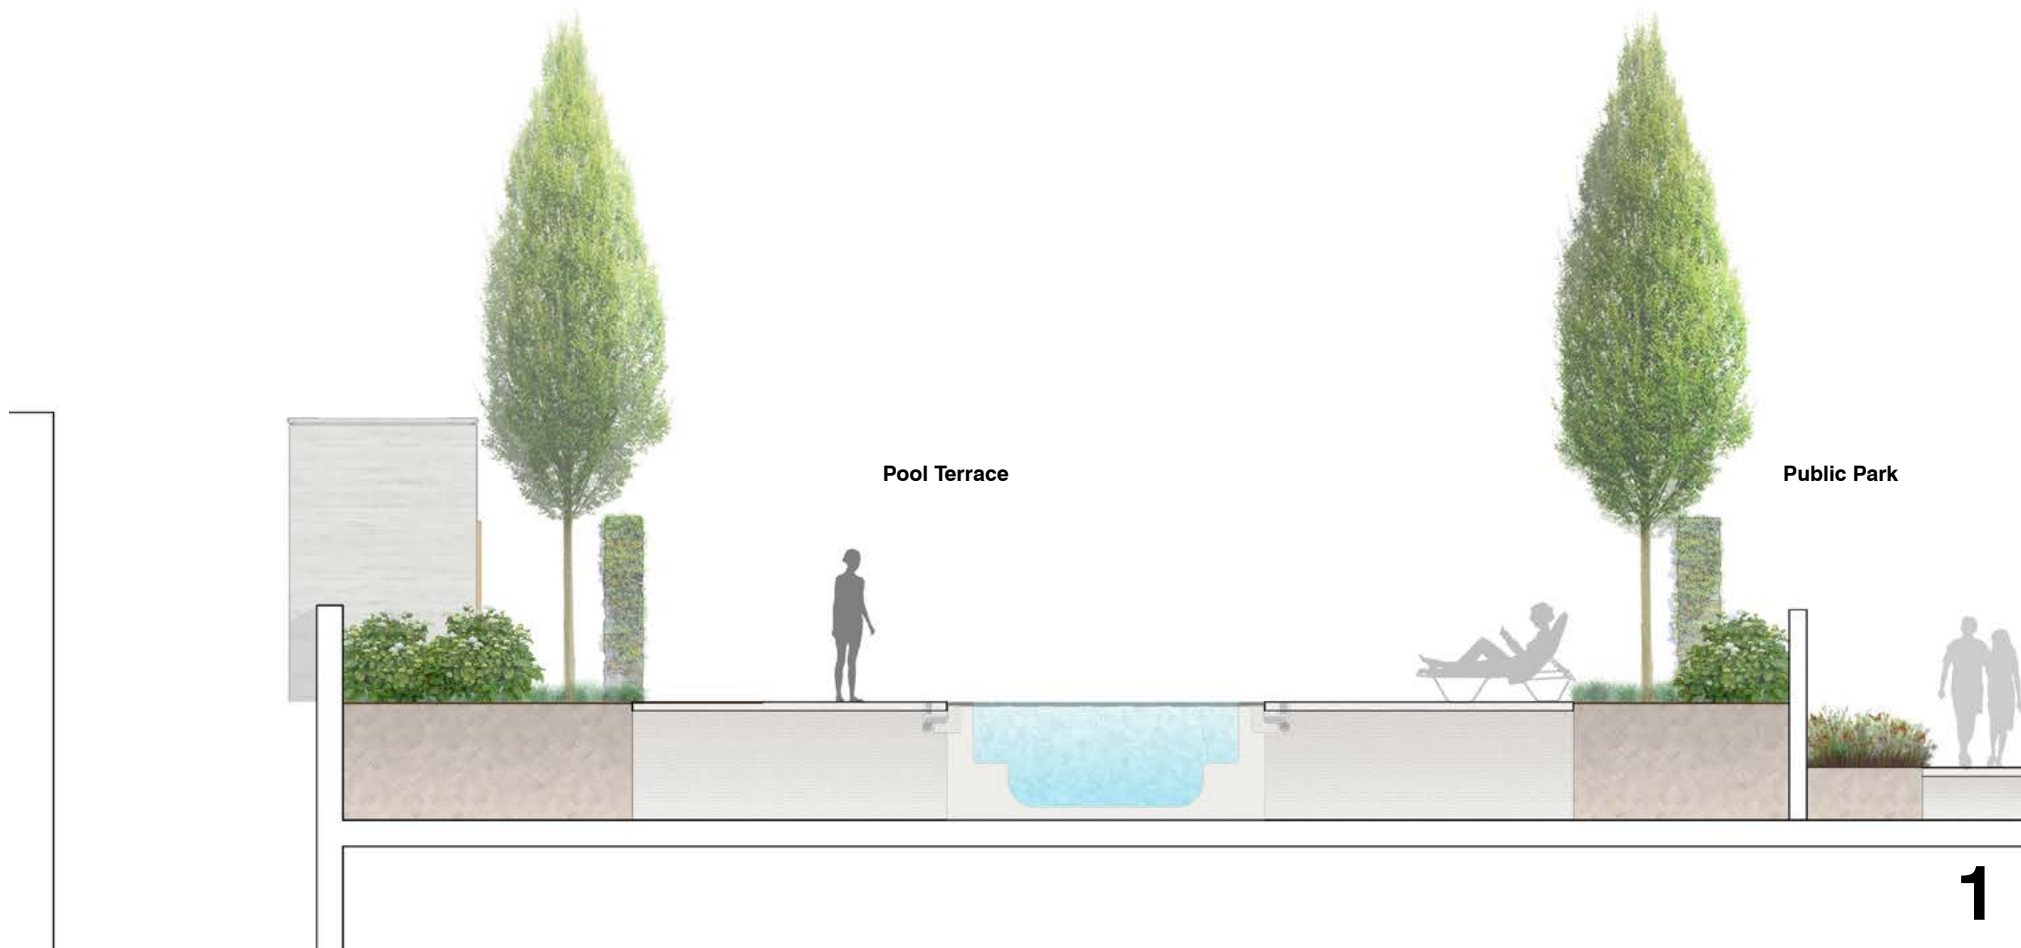

1

Pool Edge - 'Virgina Mist' Granite

1

OCULUS **ARQUITECTONICA**

PREPARED FOR:

Hines JM·ZELL

PROJECT:

**CARLYLE SOUTH
ALEXANDRIA, VIRGINIA**

PAGE NO.

Pool Terrace Section

DRAWING:

SCALE:

NTS

DATE:

2017-08-21