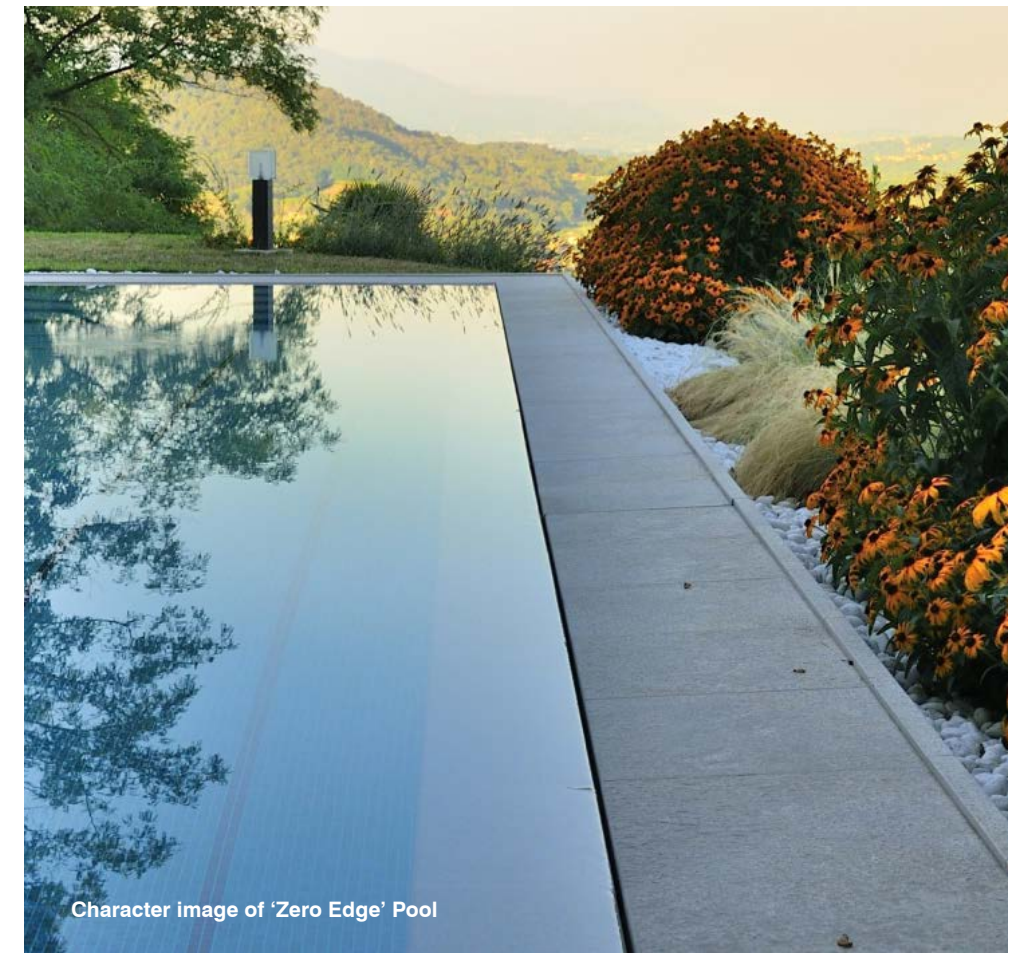

Character image of 'Zero Edge' Pool

OCULUS **ARQUITECTONICA**

PREPARED FOR:

Hines JM·ZELL

PROJECT:

**CARLYLE SOUTH
ALEXANDRIA, VIRGINIA**

PAGE NO.

Pool Terrace Section

DRAWING:

SCALE:

NTS

DATE:

2017-08-21