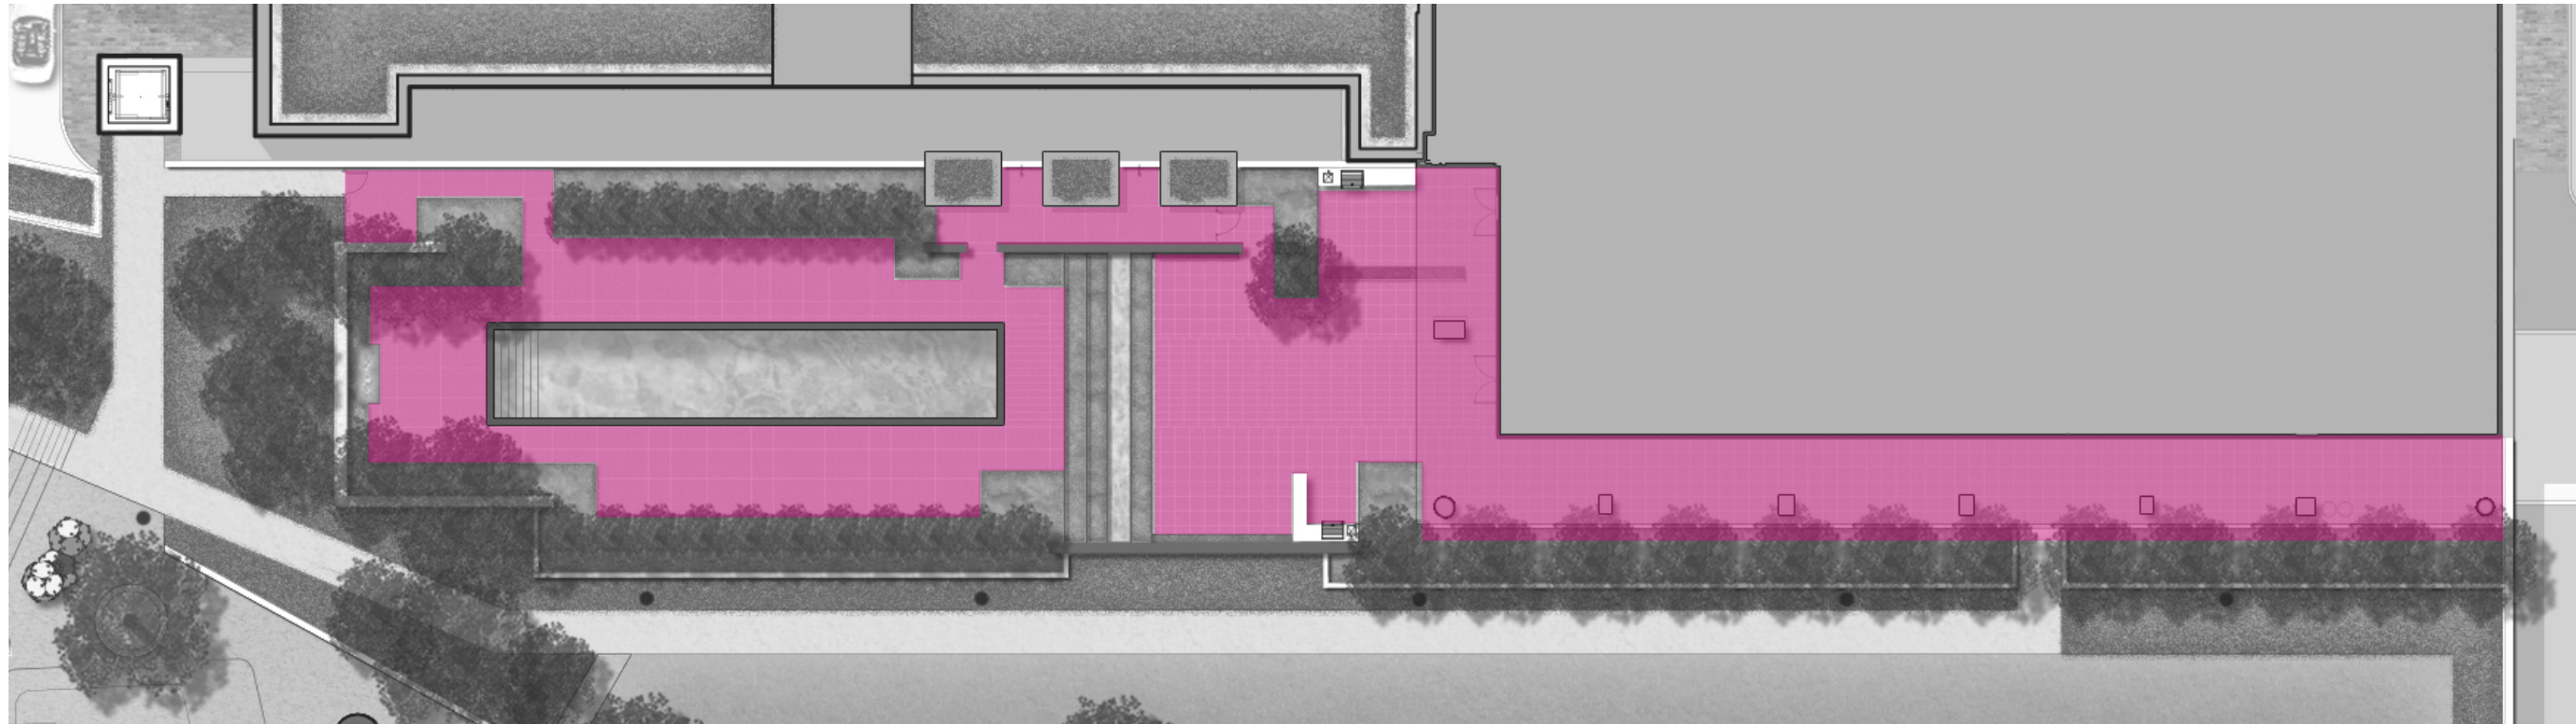

Porcelain Paving - "Mountain", 3/4" tile mortar set, by Mirage (Hanover). Alternate: Concrete pavers and CIP concrete.