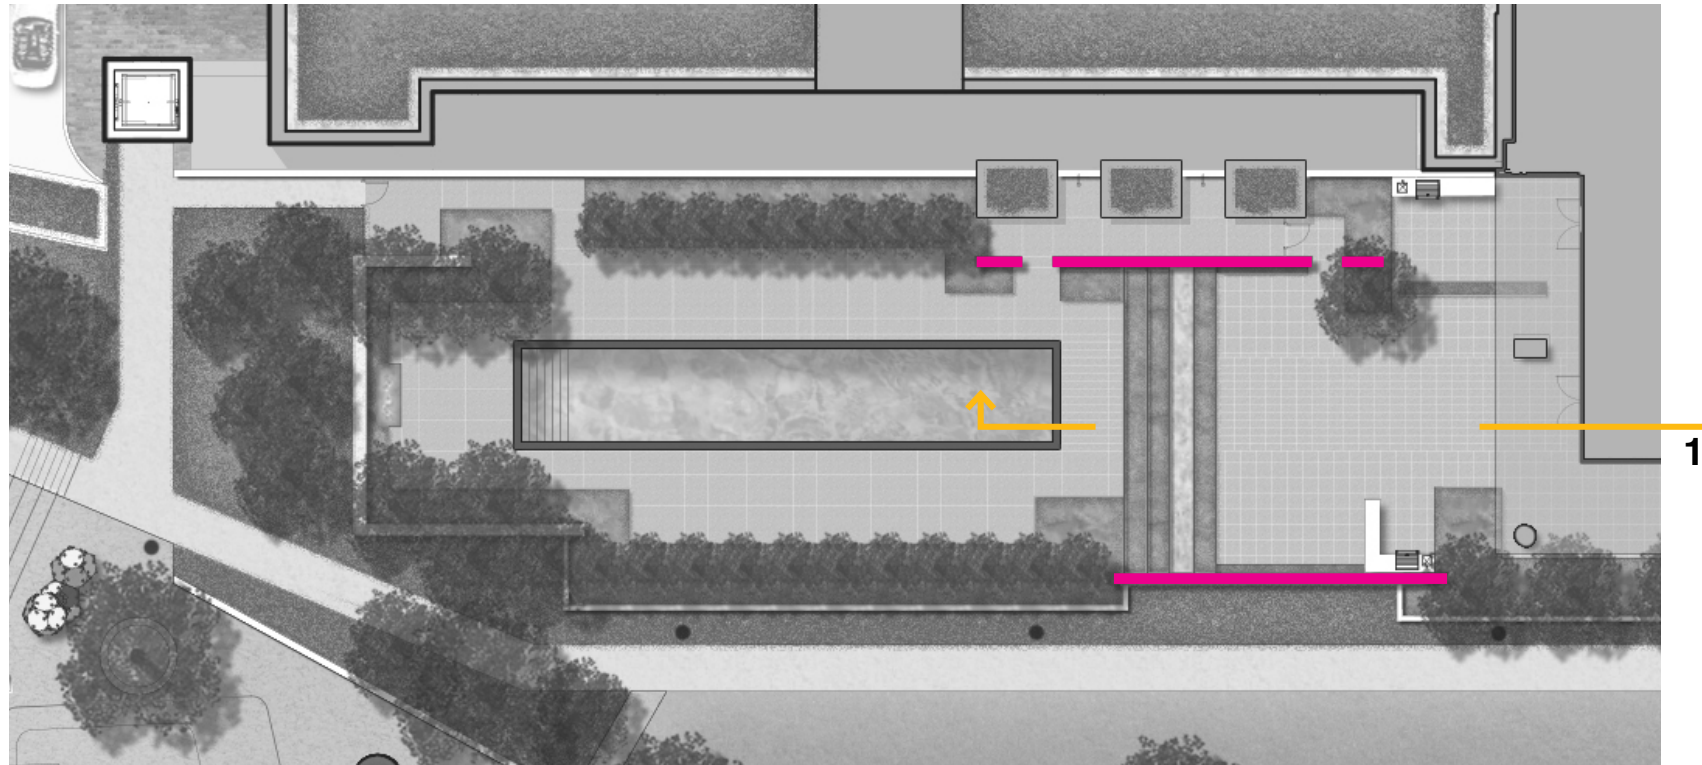

SCALE: NTS

DATE: 2017-08-21

Feature Wall Cladding - 'Terracotta Legestone' by StoneSource. Alternate: Whitewash architectural concrete finish, or board finish

Proposed Garage

Alternate: Remove grade change between pool terrace and amenity terrace, and provide 6' glass barrier.