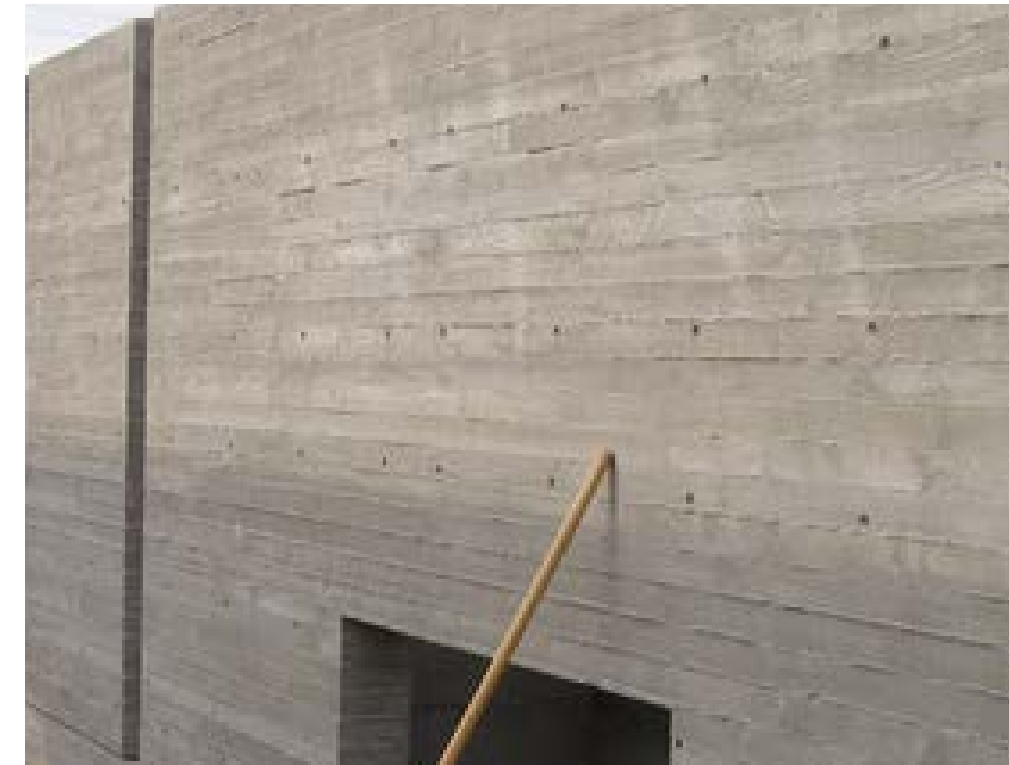

Outdoor Shower and Wood Screen

Alternate: Bath houses combined into a single, 3 room structure

OCULUS **ARQUITECTONICA**

Temporary Fencing - Omega Fence, 4' high

OCULUS **ARQUITECTONICA**

PREPARED FOR: **Hines** 