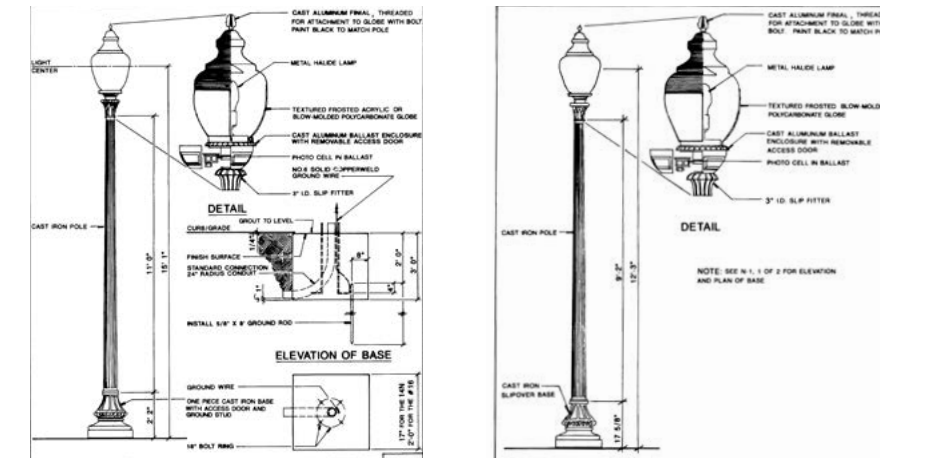

Street Light - 'Washington Globe' #16

OCULUS ARQUITECTONICA

Private Terrace and Stairs - Poured concrete w/ saw-cut joints, med gray

Planter Walls - Poured concrete w/board finish, light gray

OCULUS **ARQUITECTONICA**