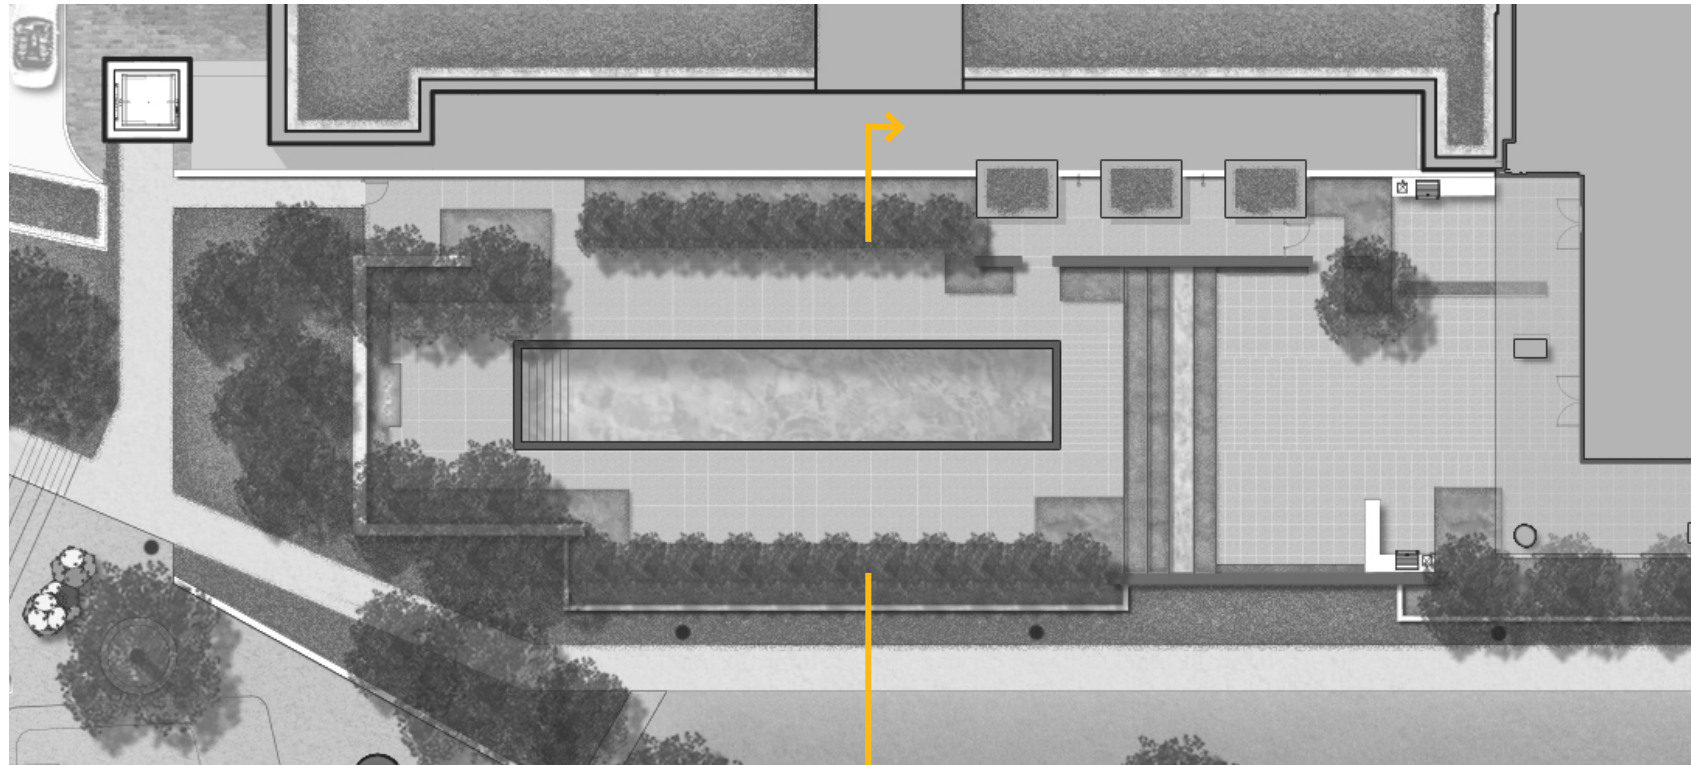

1

1

OCULUS **ARQUITECTONICA**

PREPARED FOR:

Hines JM·ZELL

PROJECT:

**CARLYLE SOUTH
ALEXANDRIA, VIRGINIA**

PAGE NO.

Pool Terrace Section

DRAWING:

SCALE:

NTS

DATE:

2017-08-21