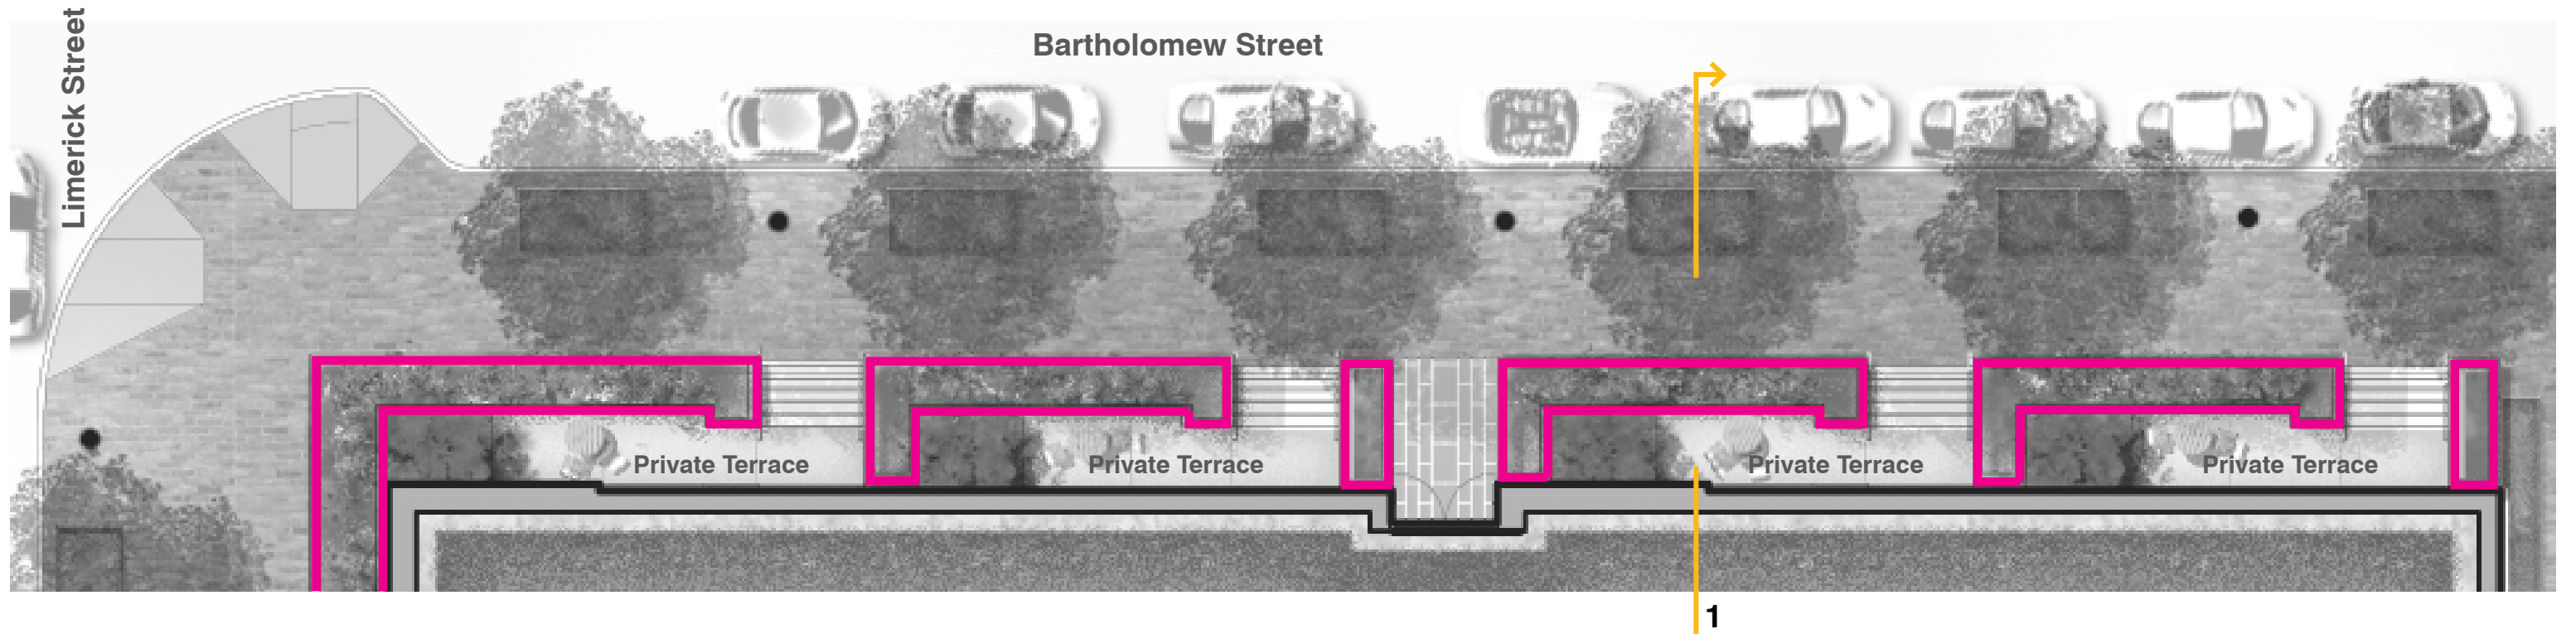

Street Light - 'Washington Globe' #16

OCULUS ARQUITECTONICA

Private Terrace and Stairs - Poured concrete w/ saw-cut joints, med gray

Planter Walls - Poured concrete w/board finish, light gray

OCULUS **ARQUITECTONICA**