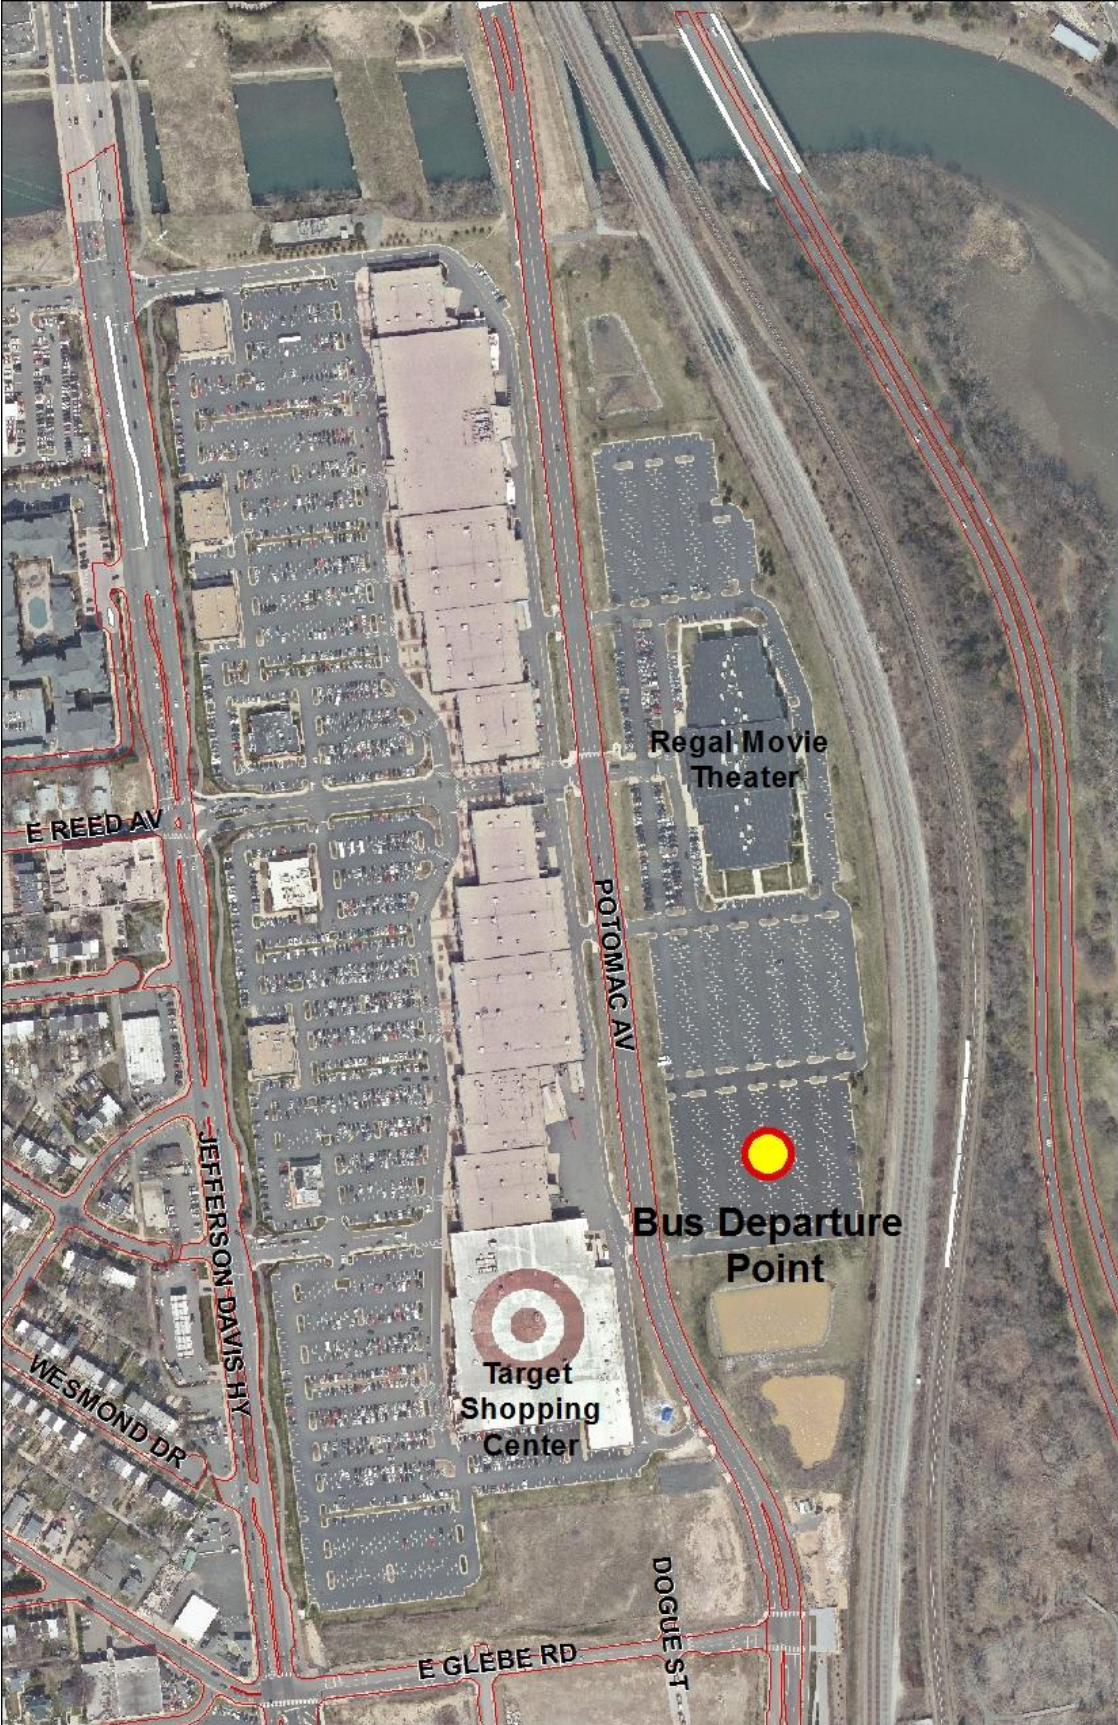

Regal Movie Theater

E REED AV

POTOMAC AV

Bus Departure Point

JEFFERSON DAVIS HWY

Target Shopping Center

WESMOND DR

E GLEBE RD

DOGUE ST