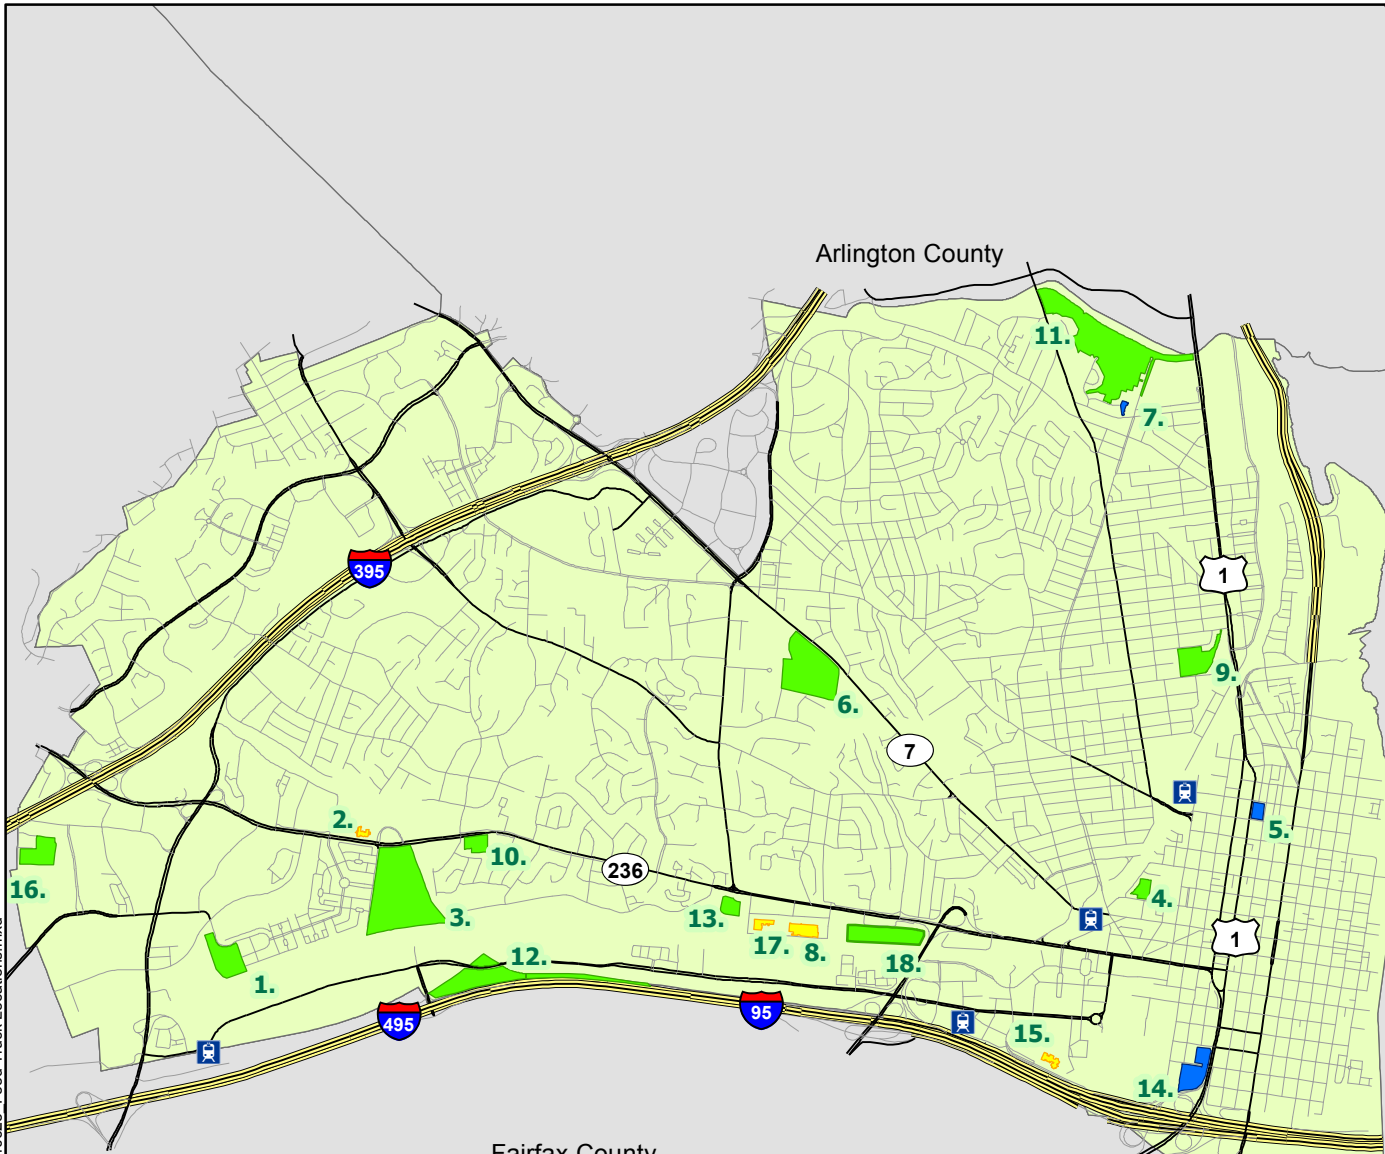

APPROVED FOOD TRUCK VENDOR SITES ON PUBLIC PARKING LOTS

- 1. Armistead L. Boothe Park
- 2. Beatley Library
- 3. Ben Brenman Park
- 4. Buchanan Park
- 5. Charles Houston Recreation Center
- 6. Chinquapin Park & Recreation Center
- 7. Cora Kelly Recreation Center
- 8. DASH Facility
- 9. Eugene Simpson Stadium Park
- 10. Ewald Park
- 11. Four Mile Run Park
- 12. Joseph Hensley Park
- 13. Lockett Field & Skate Park
- 14. Nannie J. Lee Recreation Center & Lee Center
- 15. Public Safety Center
- 16. Stevenson Park
- 17. Traffic & Carpenter Shop
- 18. Witter Recreational Fields

NOTE: Click on the parking lot name to see a map of the permitted vending area.

- Parks
- Recreation Centers
- Other Public Facilities

Date: 06-25-2014