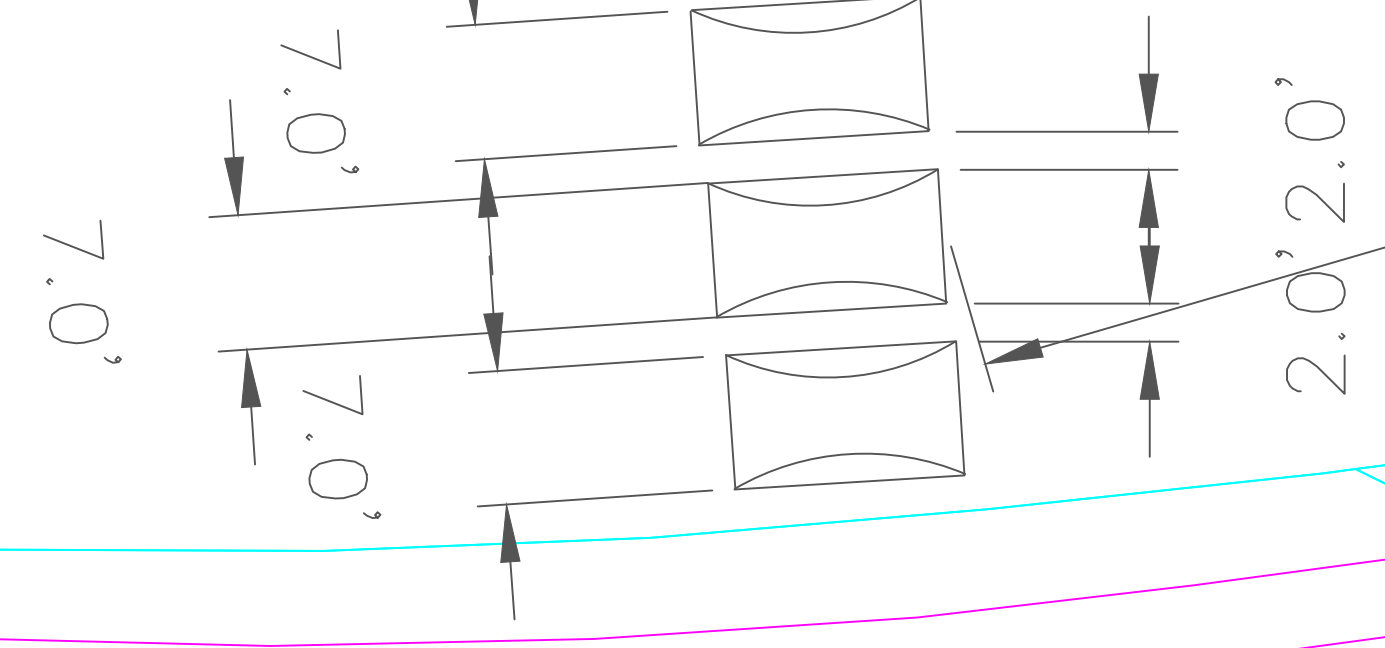

Trinity Drive

1303 Trinity Drive

1302 Trinity Drive

1300 Trinity Drive

500 Canterbury Ln

Canterbury Lane

150.0'

Project: Trinity Drive Speed Cushion Installation

Designer: Cuong T. Nguyen

30% Completion

Scale: 1" : 10'

Project: Trinity Drive Speed Cushion Installation

Designer: Cuong T. Nguyen

30% Completion

Scale: 1" : 10'