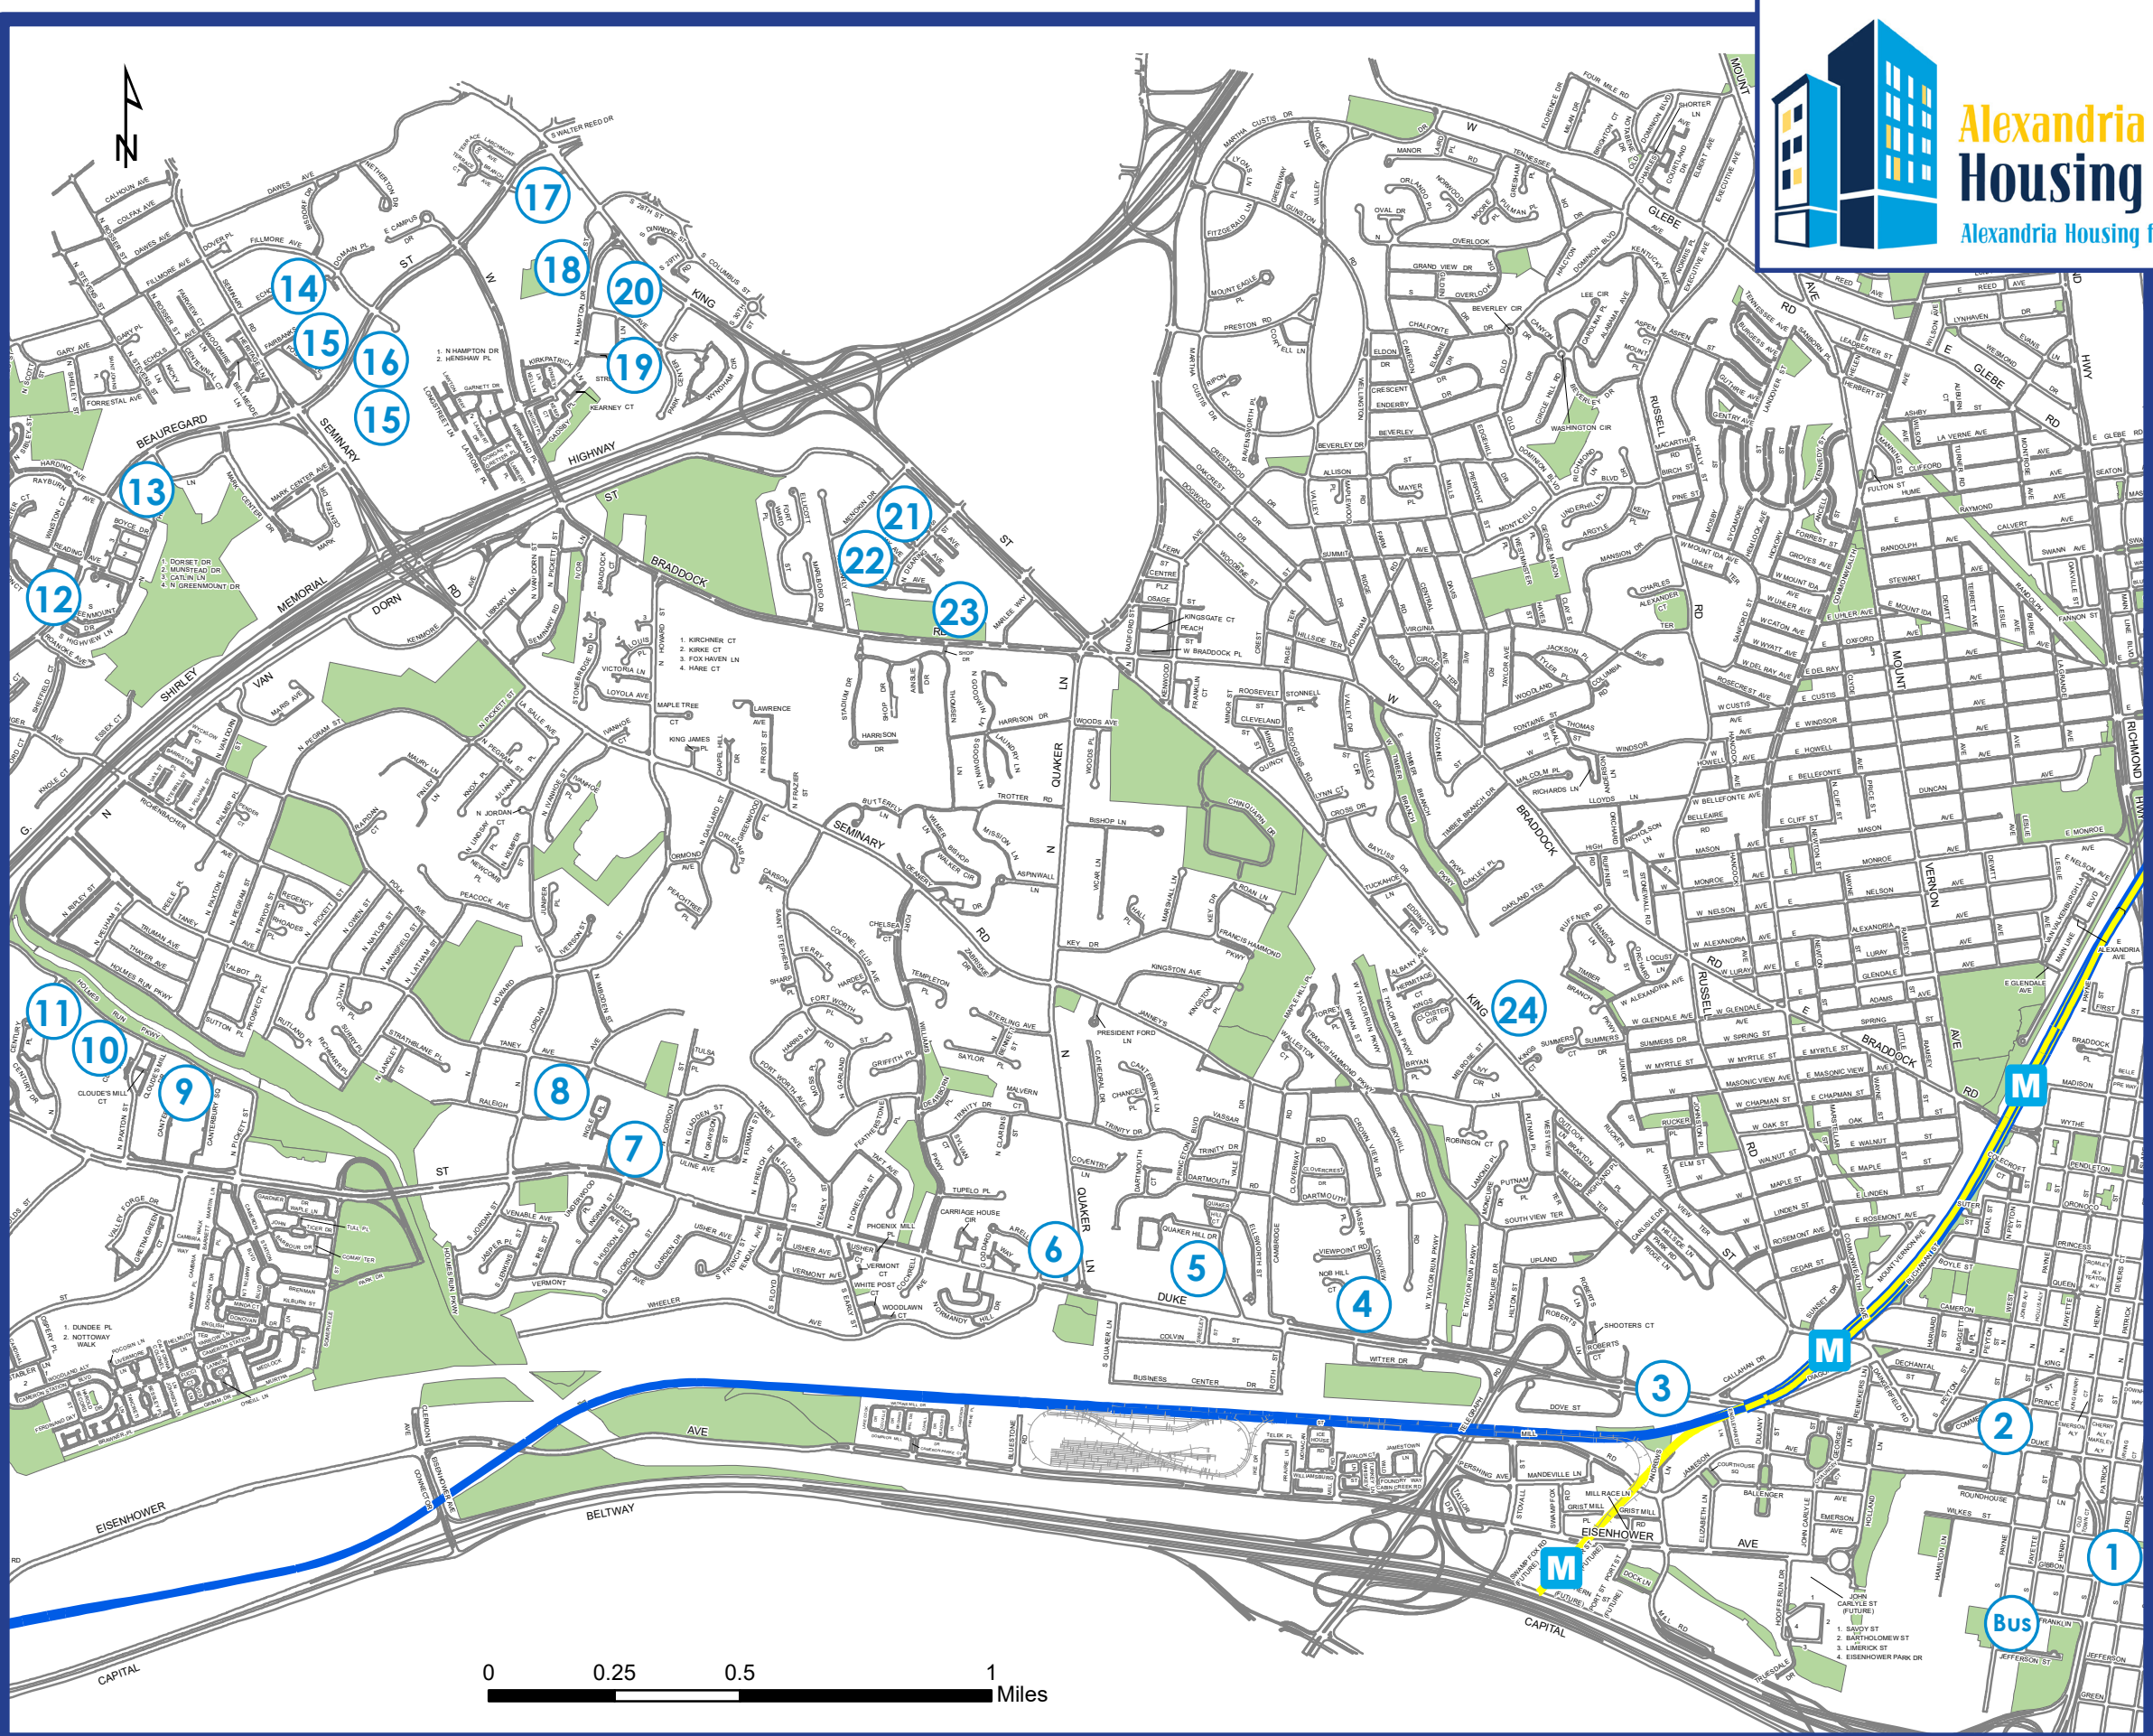

Duke Street Beauregard, and Beyond Bus Tour

- ① South Patrick Street Housing Affordability Strategy
- ② Beasley Square
- ③ Future Duke Street Small Area Plan
- ④ Longview Terrace & Ellsworth Apts
- ⑤ ARHA-Cameron Valley & Quaker Hill
- ⑥ ARHA-Arell Court
- ⑦ The Fields of Alexandria
- ⑧ Foxchase
- ⑨ Canterbury Square
- ⑩ ParcView
- ⑪ Claridge House
- ⑫ Beauregard Small Area Plan
- ⑬ Ferdinand T. Day Elementary School
- ⑭ St James Plaza
- ⑮ The Hermitage and Goodwin House
- ⑯ The Spire
- ⑰ The Nexus
- ⑱ ARHA--28th Street
- ⑲ The Avana
- ⑳ Park Center/Ford Avenue
- ㉑ Waypoint at Fairlington
- ㉒ Braddock Lee Apartments
- ㉓ Minnie Howard High School Campus
- ㉔ Silverado Memory Care