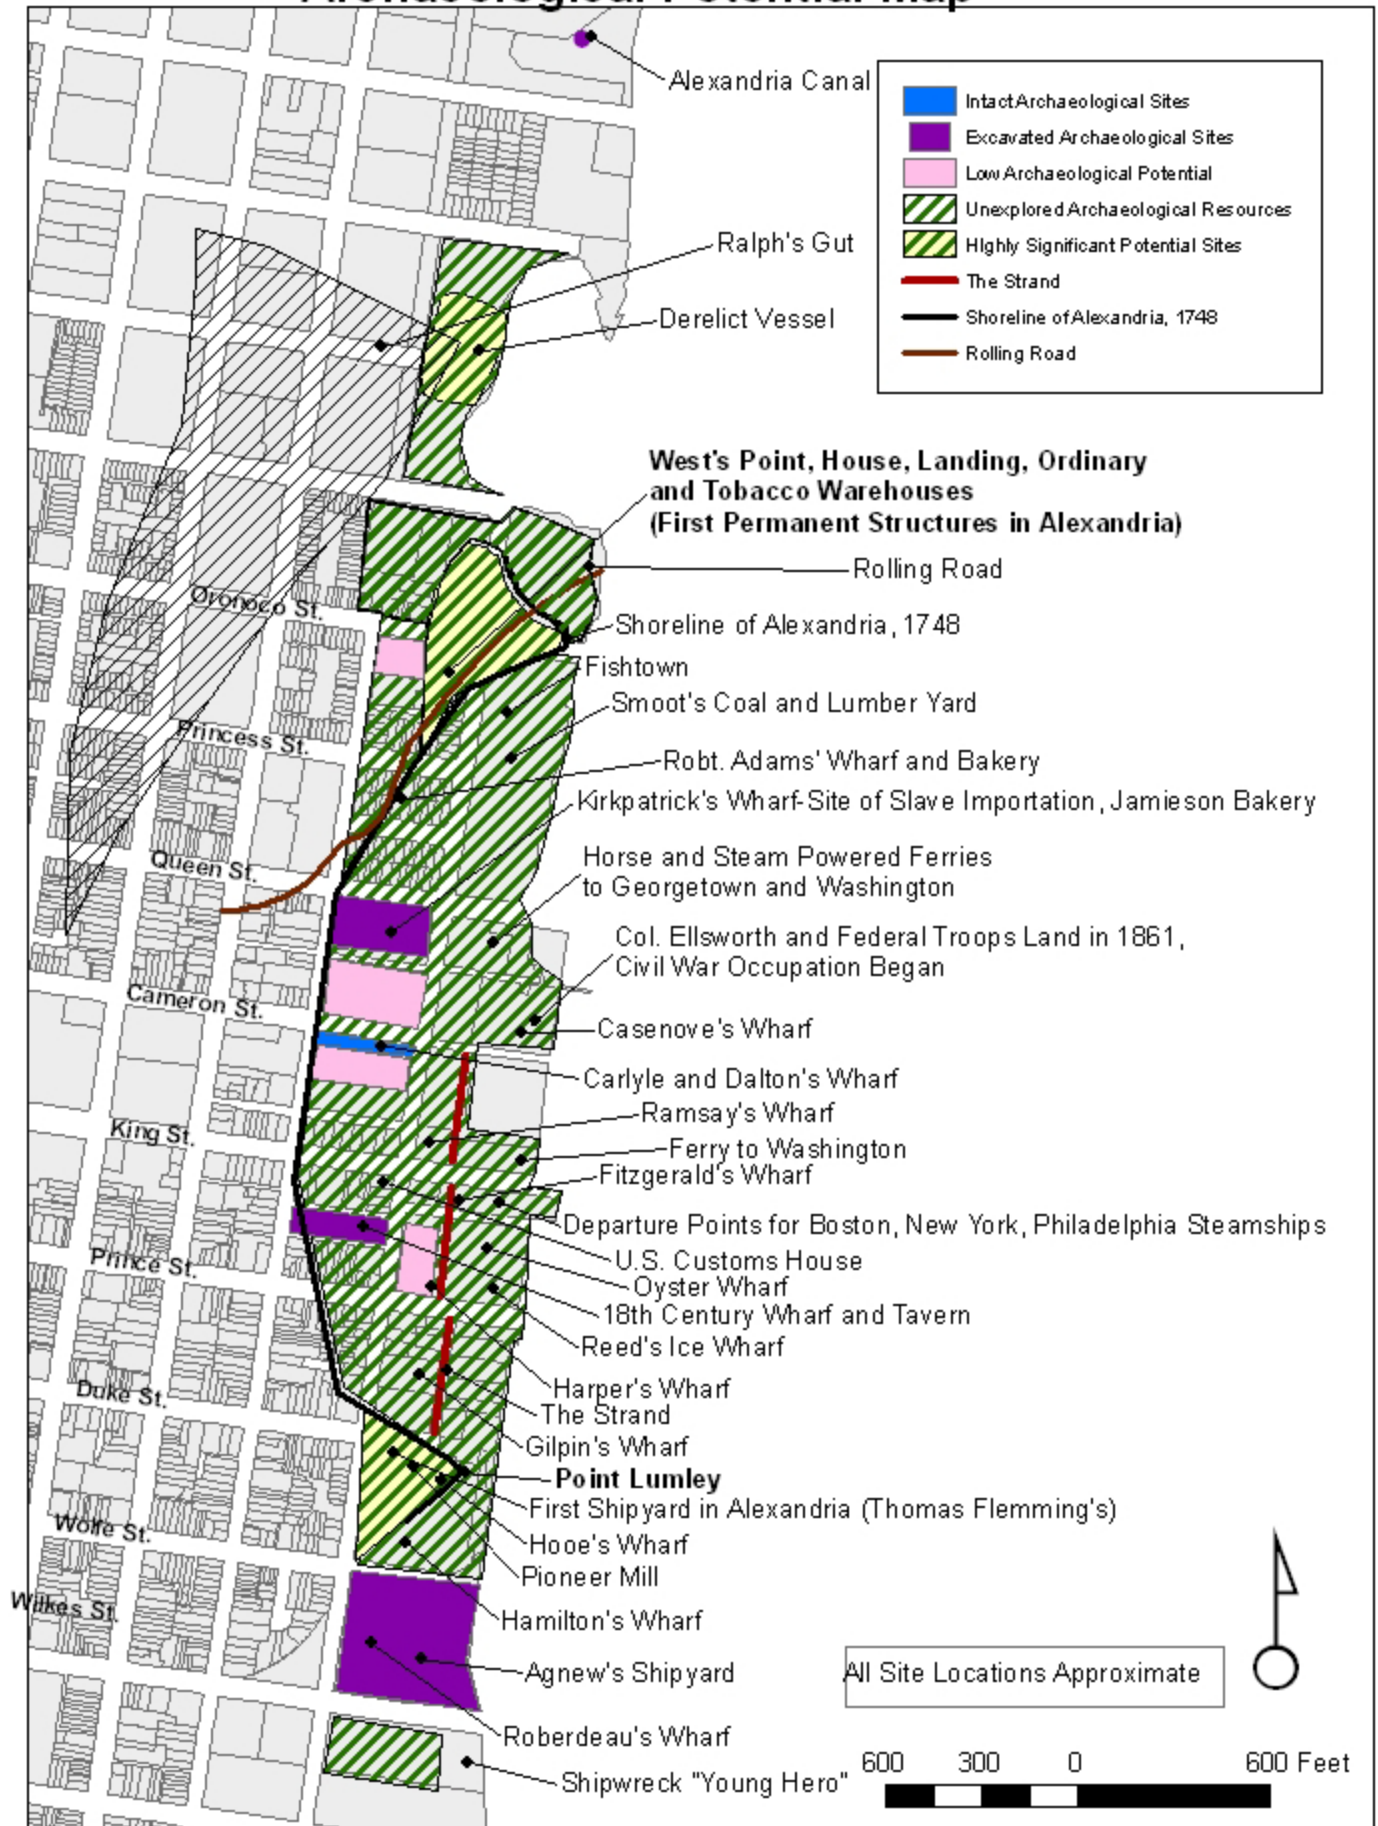

Alexandria Waterfront Archaeological Potential Map

Map by OHA/Alexandria Archaeology
City of Alexandria, Virginia