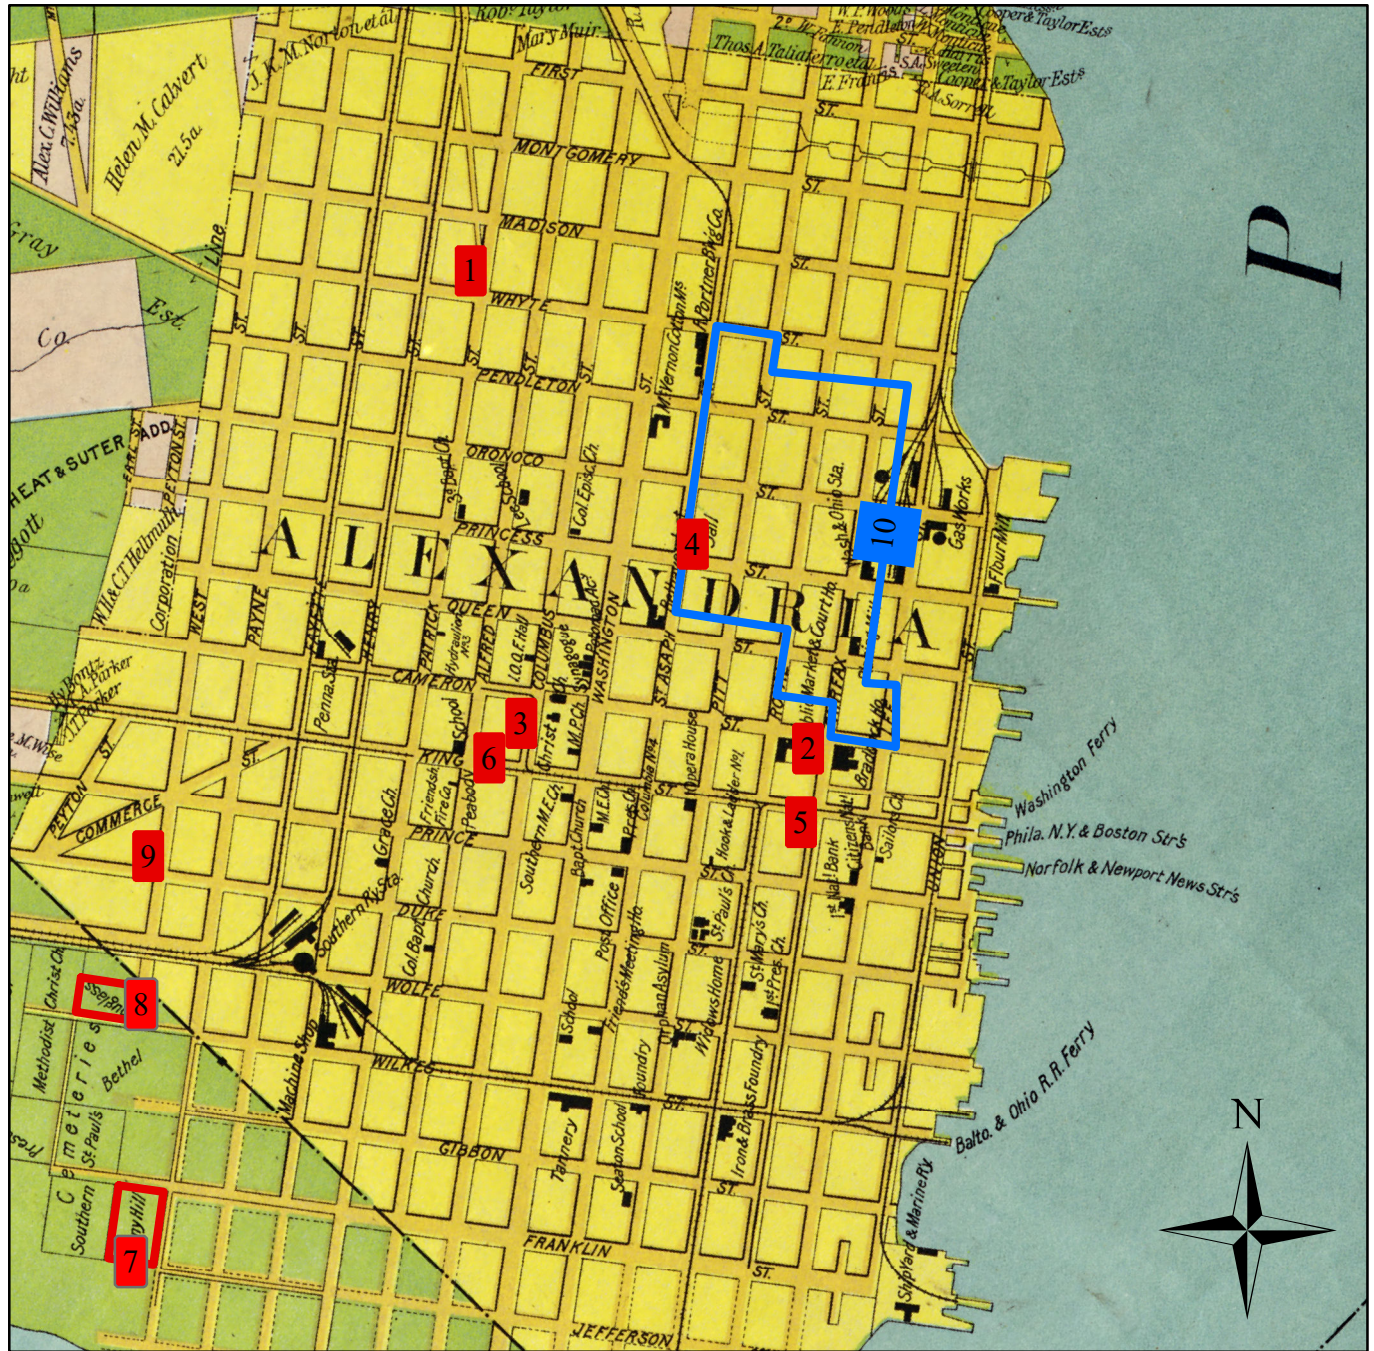

# Benjamin Thomas August 8, 1899

0 1,400 Feet

- 1- Thomas & Kloch Family Homes
- 2- Alexandria Police Station
- 3- Mayor Simpson's Home
- 4- Jail
- 5- Lynching Site
- 6- Demaine and Son Funeral Home
- 7- Penny Hill Cemetery
- 8- Douglass Cemetery
- 9- Shiloh Baptist Church
- 10- The Berg Neighborhood

Howell & Taylor, Strum, G. P., Graham, A. B.,  
 Virginia Title Co & Howell & Taylor. (1900)  
 Map of Alexandria County, Virginia for the Virginia Title Co. Alexandria: The Company.  
 [Map] Retrieved from the Library of Congress, <https://www.loc.gov/item/89692758/>